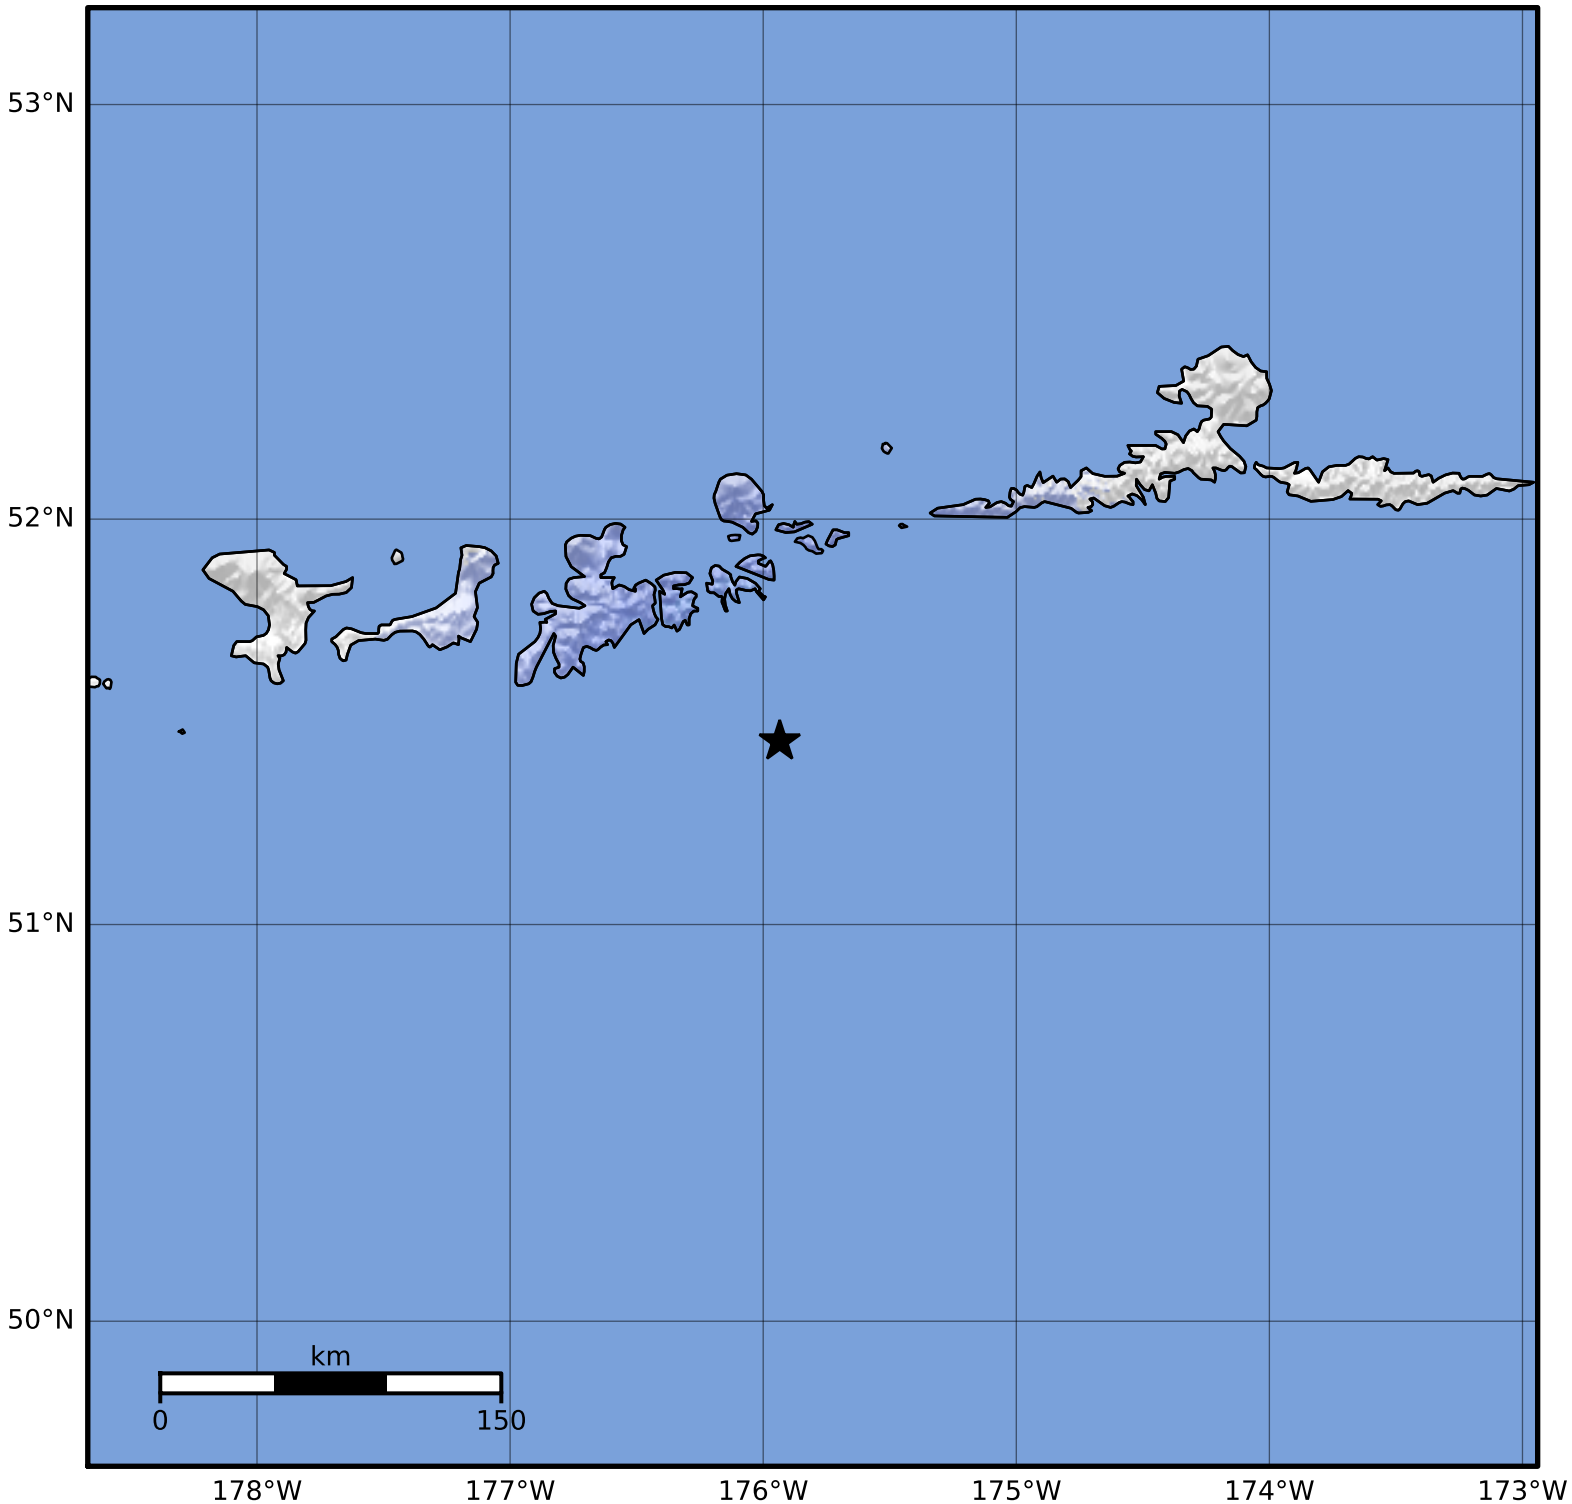

Macroseismic Intensity Map Alaska Earthquake Center
 ShakeMap: 68 km (42 miles) SE of Adak
 Jun 06, 2023 00:12:00 UTC M4.2 N51.45 W175.93 Depth: 23.7km ID:ak02377ng26o

SHAKING	Not felt	Weak	Light	Moderate	Strong	Very strong	Severe	Violent	Extreme
DAMAGE	None	None	None	Very light	Light	Moderate	Moderate/heavy	Heavy	Very heavy
PGA(%g)	<0.0464	0.297	2.76	6.2	11.5	21.5	40.1	74.7	>139
PGV(cm/s)	<0.0215	0.135	1.41	4.65	9.64	20	41.4	85.8	>178
INTENSITY	I	II-III	IV	V	VI	VII	VIII	IX	X+

Scale based on Worden et al. (2012)

Version 2: Processed 2023-06-06T18:18:00Z

△ Seismic Instrument ○ Reported Intensity

★ Epicenter