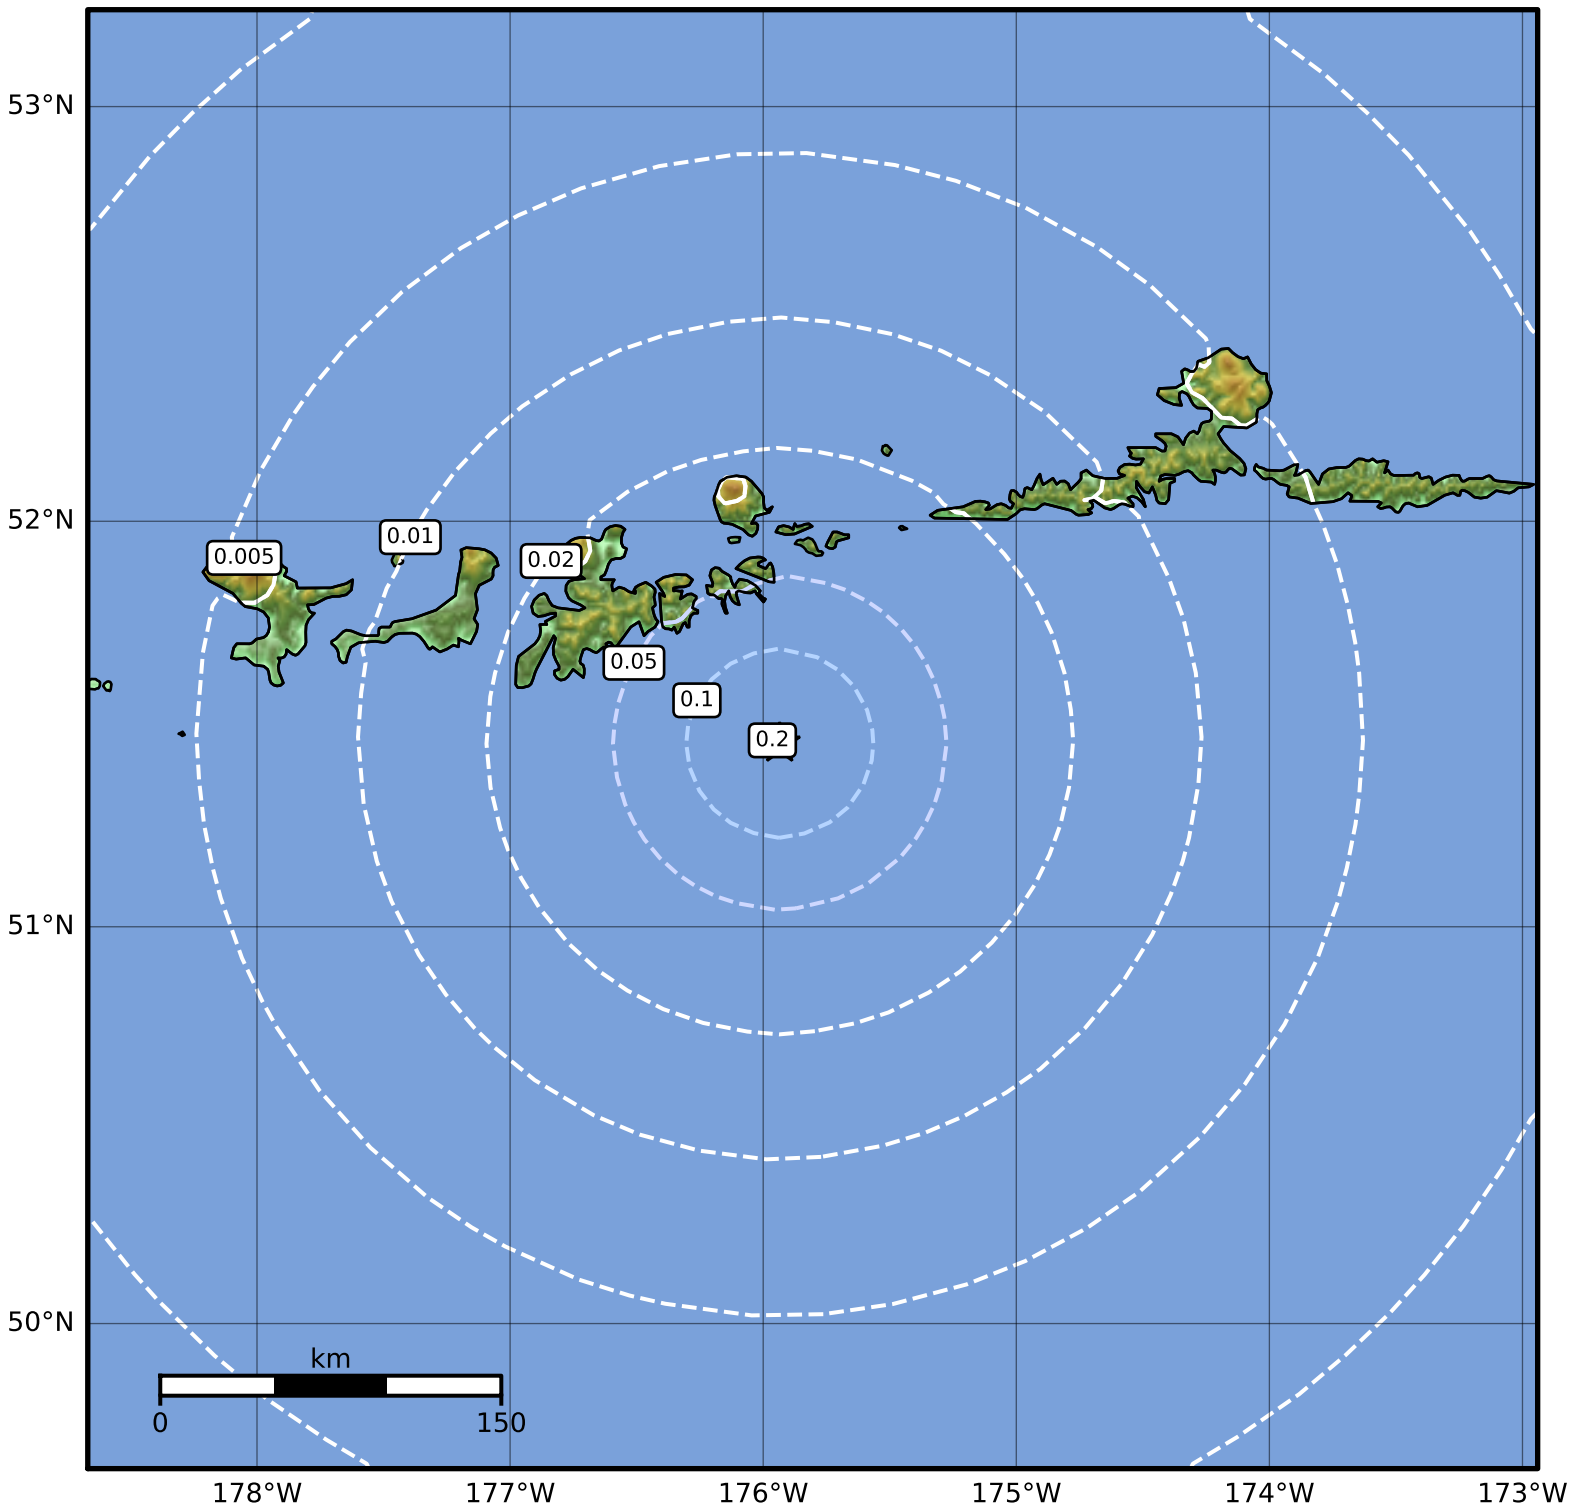

Peak Ground Velocity Map Alaska Earthquake Center
ShakeMap: 68 km (42 miles) SE of Adak
Jun 06, 2023 00:12:00 UTC M4.2 N51.45 W175.93 Depth: 23.7km ID:ak02377ng26o

PGV (cm/s)	0.1	0.2	0.5	1	2	5	10	20	50	100	200
-------------------	------------	------------	------------	----------	----------	----------	-----------	-----------	-----------	------------	------------

Scale based on Worden et al. (2012)

Version 2: Processed 2023-06-06T18:18:00Z

△ Seismic Instrument ○ Reported Intensity

★ Epicenter