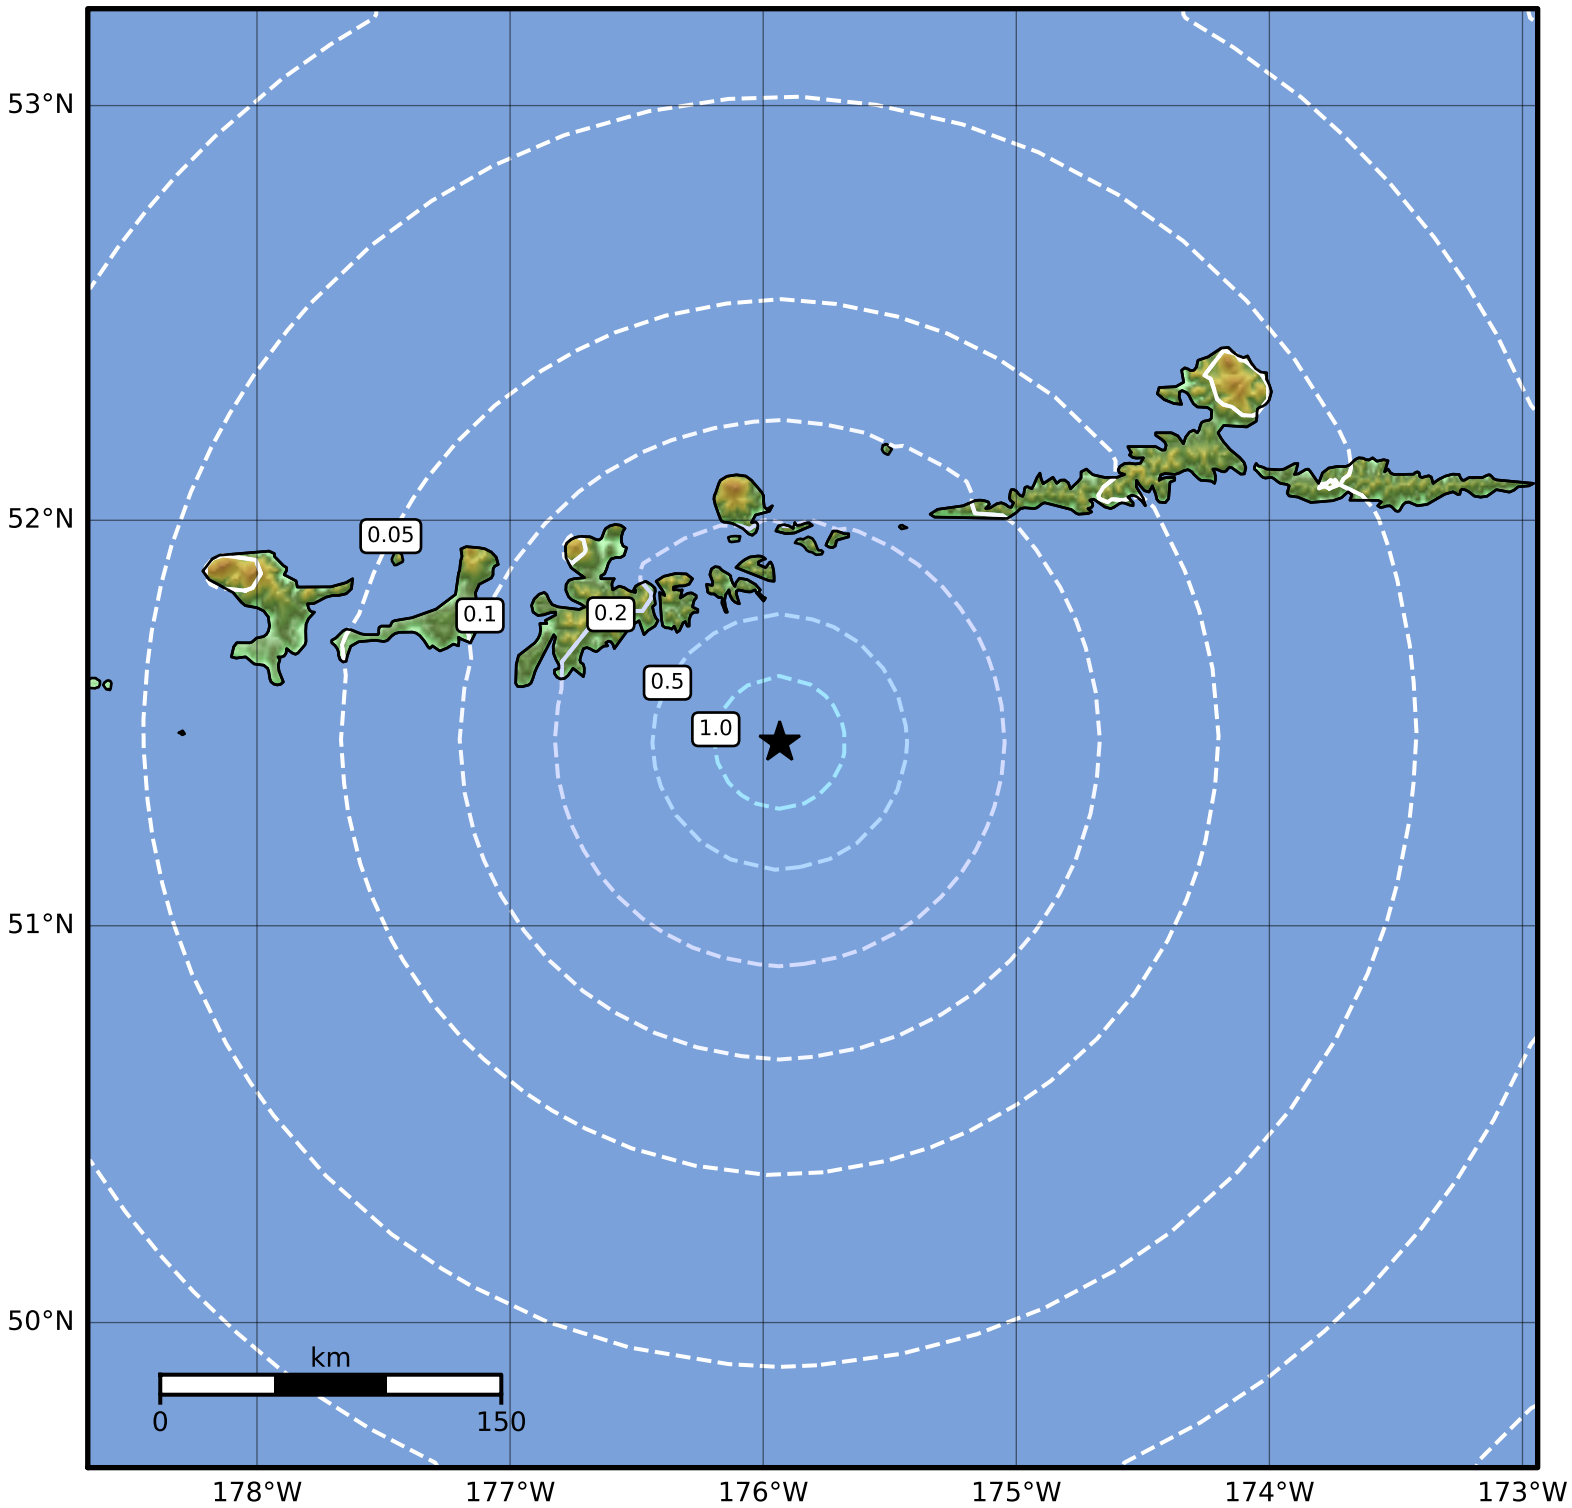

0.3 Second Peak Spectral Acceleration Map Alaska Earthquake Center
 ShakeMap: 68 km (42 miles) SE of Adak
 Jun 06, 2023 00:12:00 UTC M4.2 N51.45 W175.93 Depth: 23.7km ID:ak02377ng26o

SA(0.3) (%g)	0.1	0.2	0.5	1	2	5	10	20	50	100	200
---------------------	------------	------------	------------	----------	----------	----------	-----------	-----------	-----------	------------	------------

Scale based on Worden et al. (2012)

Version 2: Processed 2023-06-06T18:18:00Z

△ Seismic Instrument ○ Reported Intensity

★ Epicenter