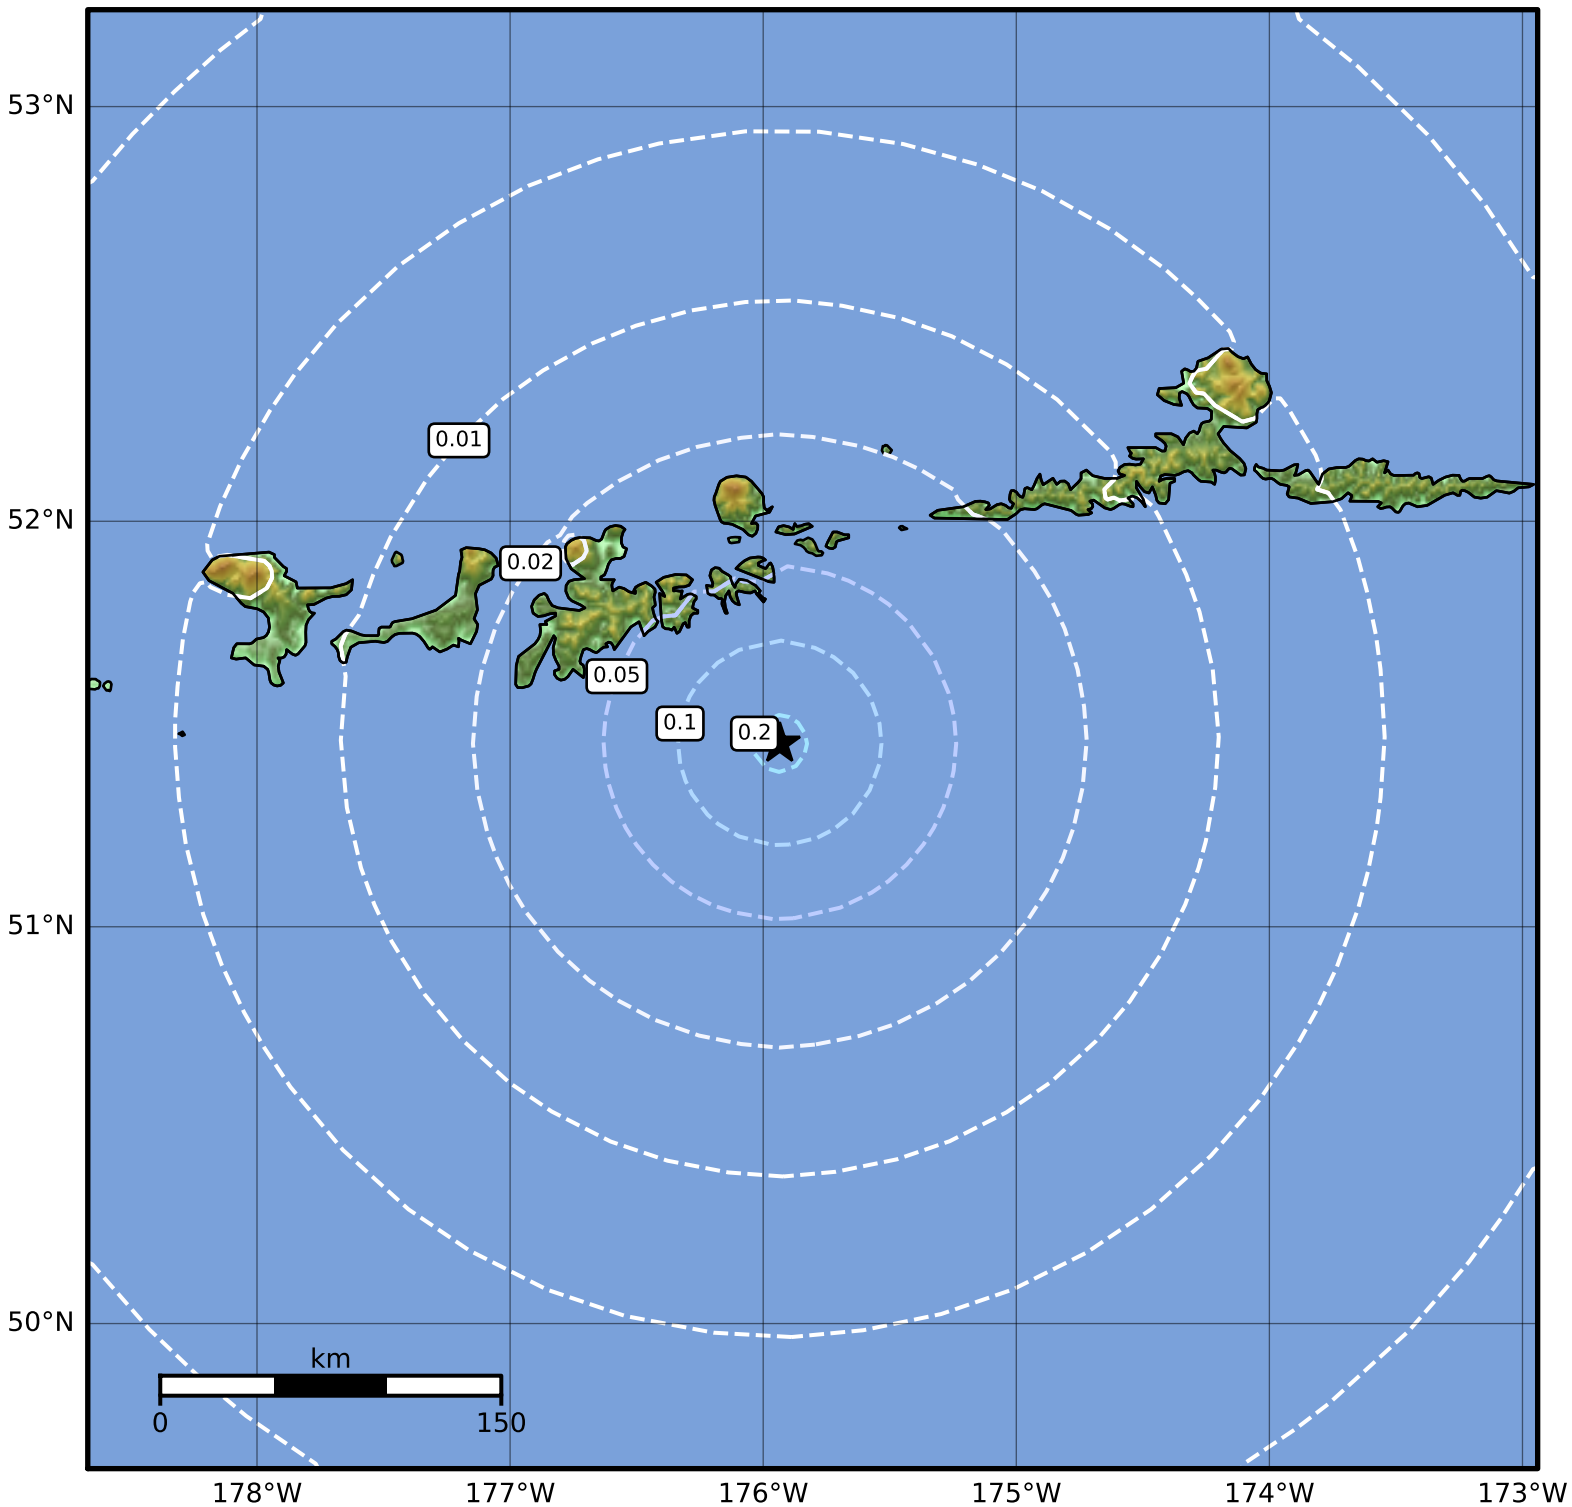

1.0 Second Peak Spectral Acceleration Map Alaska Earthquake Center
ShakeMap: 68 km (42 miles) SE of Adak
Jun 06, 2023 00:12:00 UTC M4.2 N51.45 W175.93 Depth: 23.7km ID:ak02377ng26o

SA(1.0) (%g)	0.1	0.2	0.5	1	2	5	10	20	50	100	200
--------------	-----	-----	-----	---	---	---	----	----	----	-----	-----

Scale based on Worden et al. (2012)

Version 2: Processed 2023-06-06T18:18:00Z

△ Seismic Instrument ○ Reported Intensity

★ Epicenter