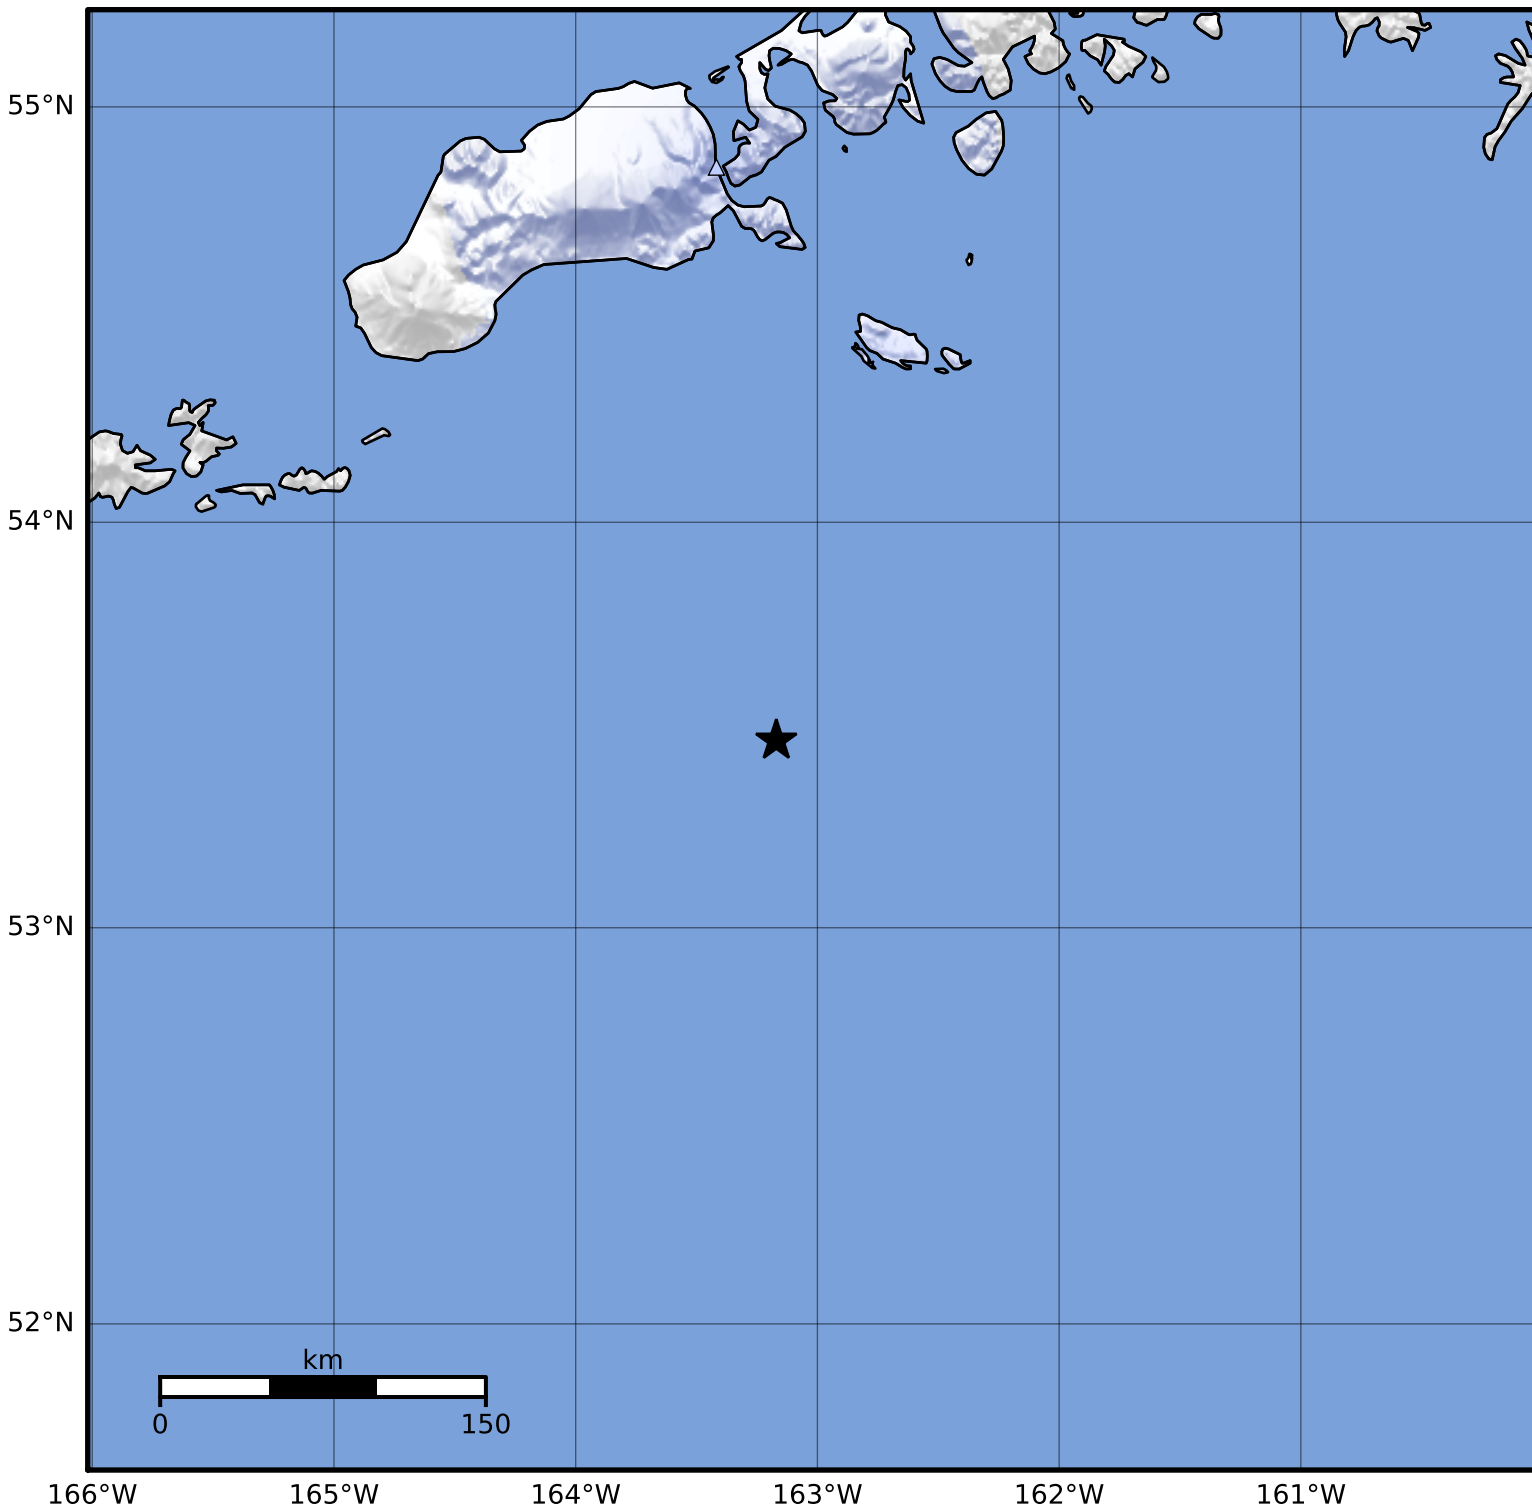

Macroseismic Intensity Map Alaska Earthquake Center
 ShakeMap: 155 km (96 miles) S of False Pass
 Jun 06, 2023 16:06:50 UTC M4.2 N53.46 W163.17 Depth: 13.3km ID:ak02377wxtsp

SHAKING	Not felt	Weak	Light	Moderate	Strong	Very strong	Severe	Violent	Extreme
DAMAGE	None	None	None	Very light	Light	Moderate	Moderate/heavy	Heavy	Very heavy
PGA(%g)	<0.0464	0.297	2.76	6.2	11.5	21.5	40.1	74.7	>139
PGV(cm/s)	<0.0215	0.135	1.41	4.65	9.64	20	41.4	85.8	>178
INTENSITY	I	II-III	IV	V	VI	VII	VIII	IX	X+

Scale based on Worden et al. (2012)

Version 2: Processed 2023-06-06T19:11:53Z

△ Seismic Instrument ○ Reported Intensity

★ Epicenter