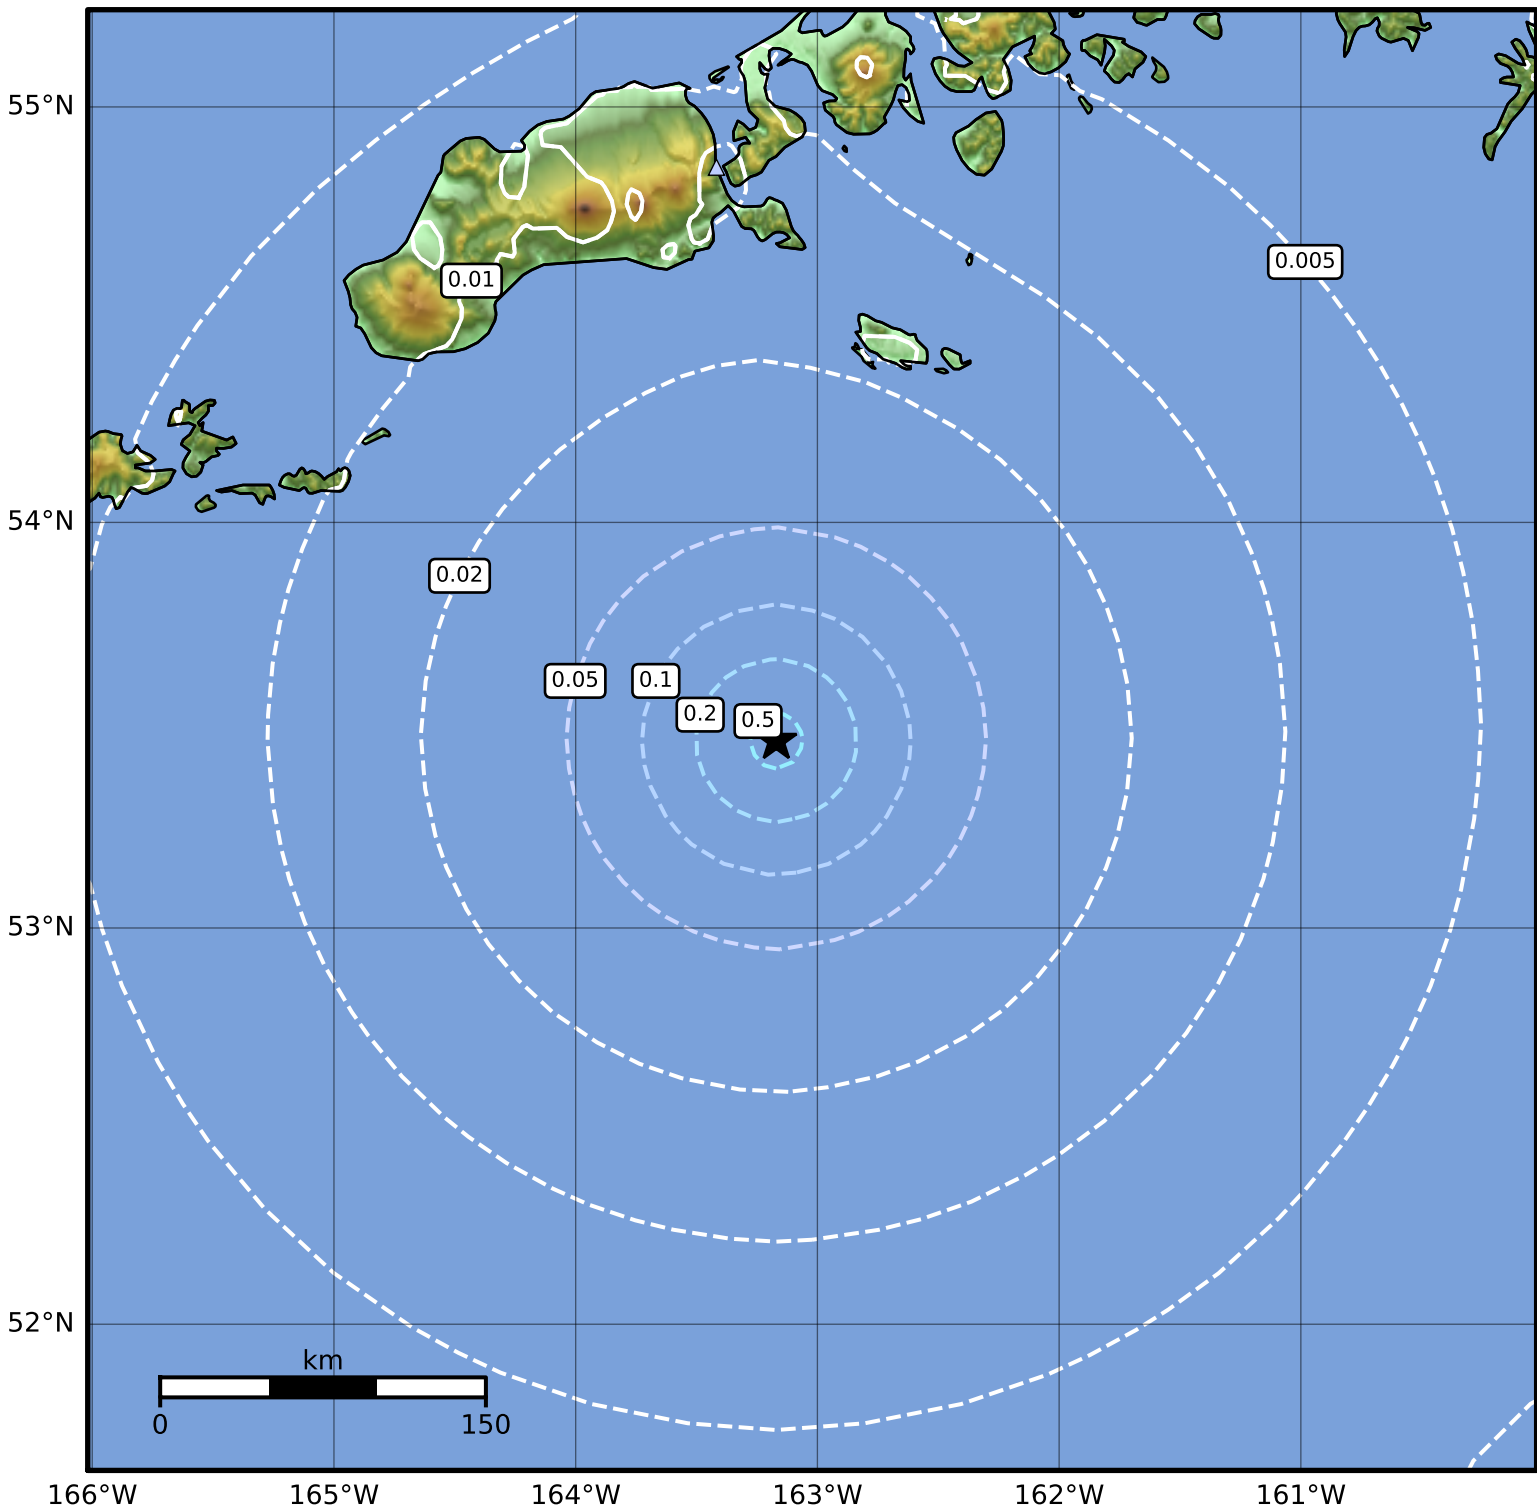

Peak Ground Velocity Map Alaska Earthquake Center  
 ShakeMap: 155 km (96 miles) S of False Pass  
 Jun 06, 2023 16:06:50 UTC M4.2 N53.46 W163.17 Depth: 13.3km ID:ak02377wxtsp

PGV (cm/s)	0.1	0.2	0.5	1	2	5	10	20	50	100	200
Color	Light Blue	Light Cyan	Light Green	Light Green	Light Green	Light Green	Yellow	Orange	Red	Red	Red

Scale based on Worden et al. (2012)

Version 2: Processed 2023-06-06T19:11:53Z

△ Seismic Instrument ○ Reported Intensity

★ Epicenter