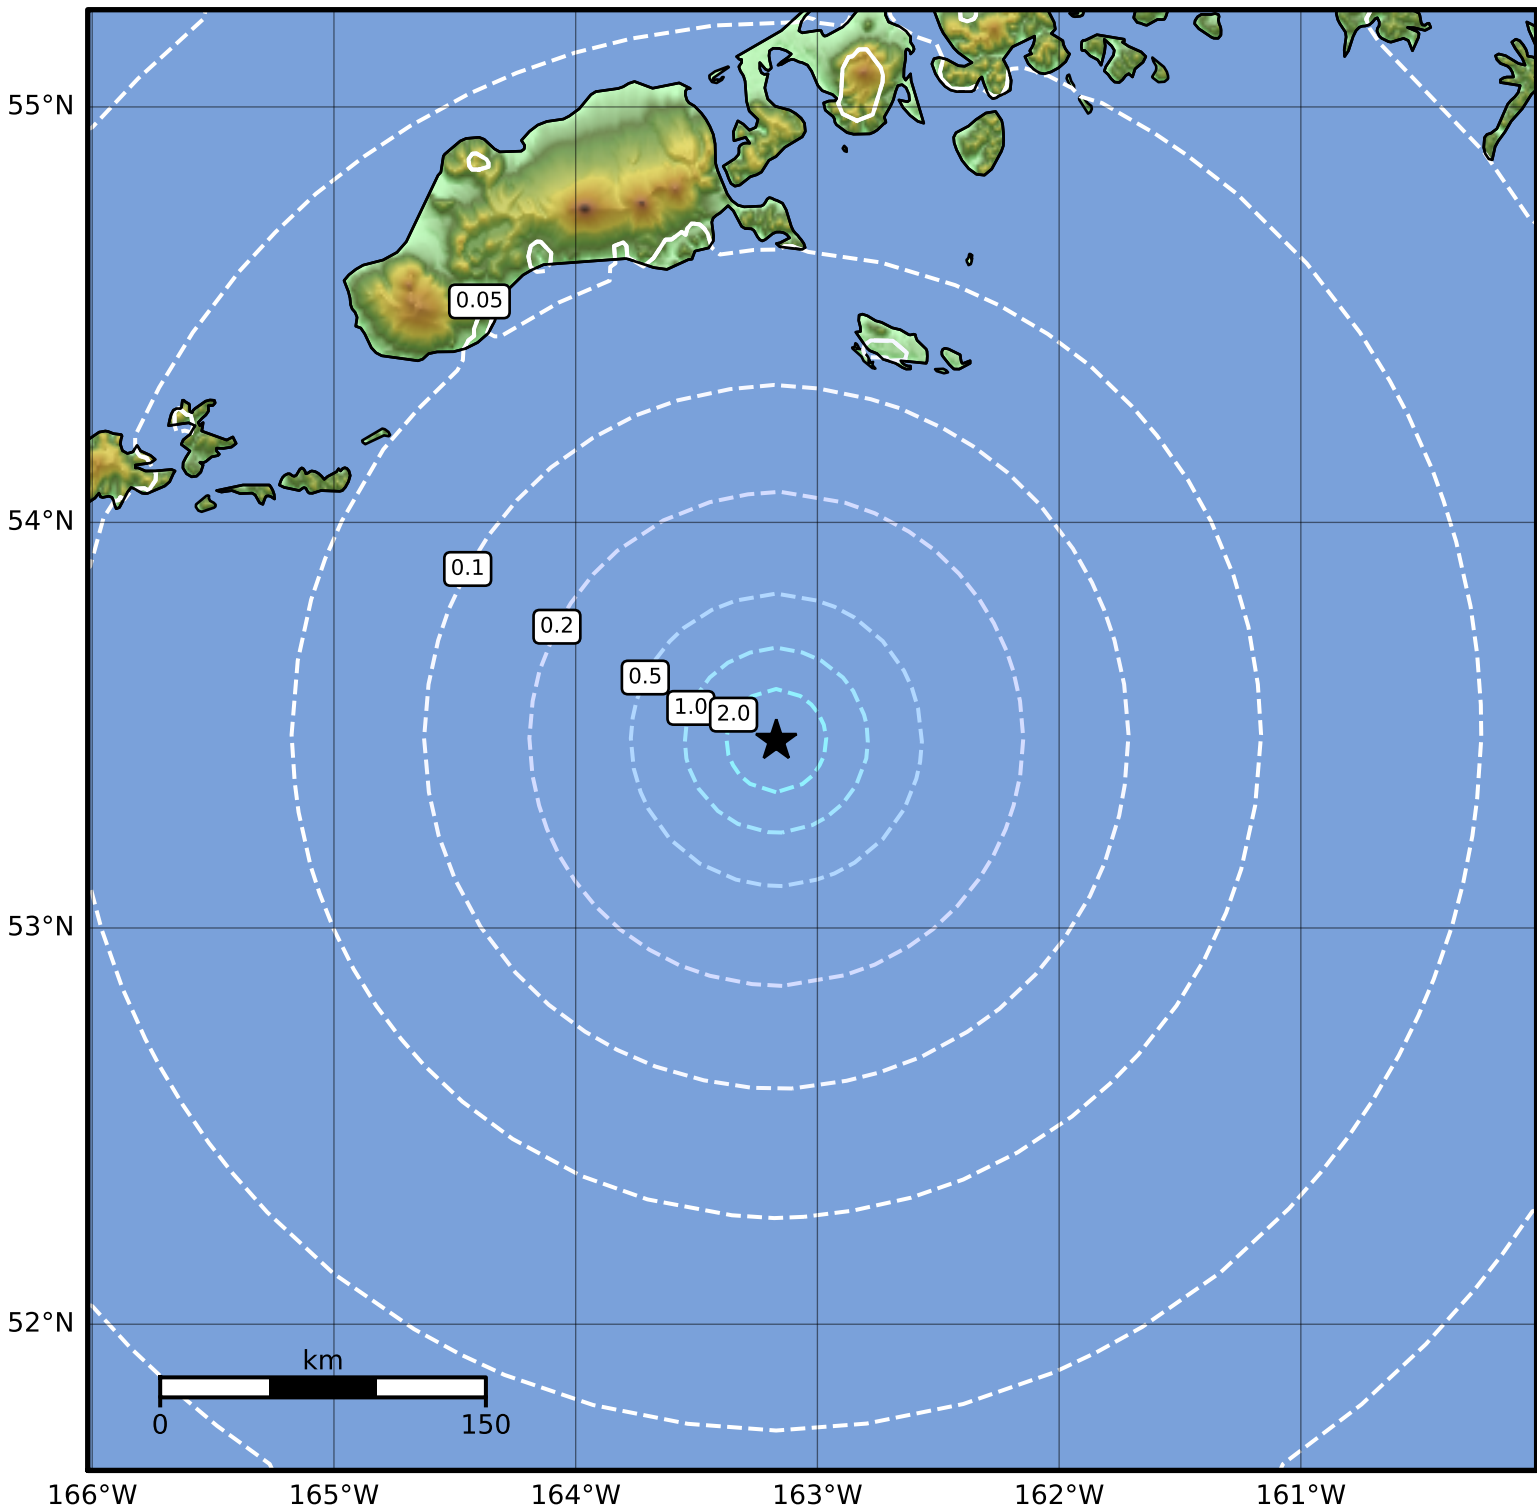

0.3 Second Peak Spectral Acceleration Map Alaska Earthquake Center
 ShakeMap: 155 km (96 miles) S of False Pass
 Jun 06, 2023 16:06:50 UTC M4.2 N53.46 W163.17 Depth: 13.3km ID:ak02377wxtsp

SA(0.3) (%g)	0.1	0.2	0.5	1	2	5	10	20	50	100	200
---------------------	------------	------------	------------	----------	----------	----------	-----------	-----------	-----------	------------	------------

Scale based on Worden et al. (2012)

Version 2: Processed 2023-06-06T19:11:53Z

△ Seismic Instrument ○ Reported Intensity

★ Epicenter