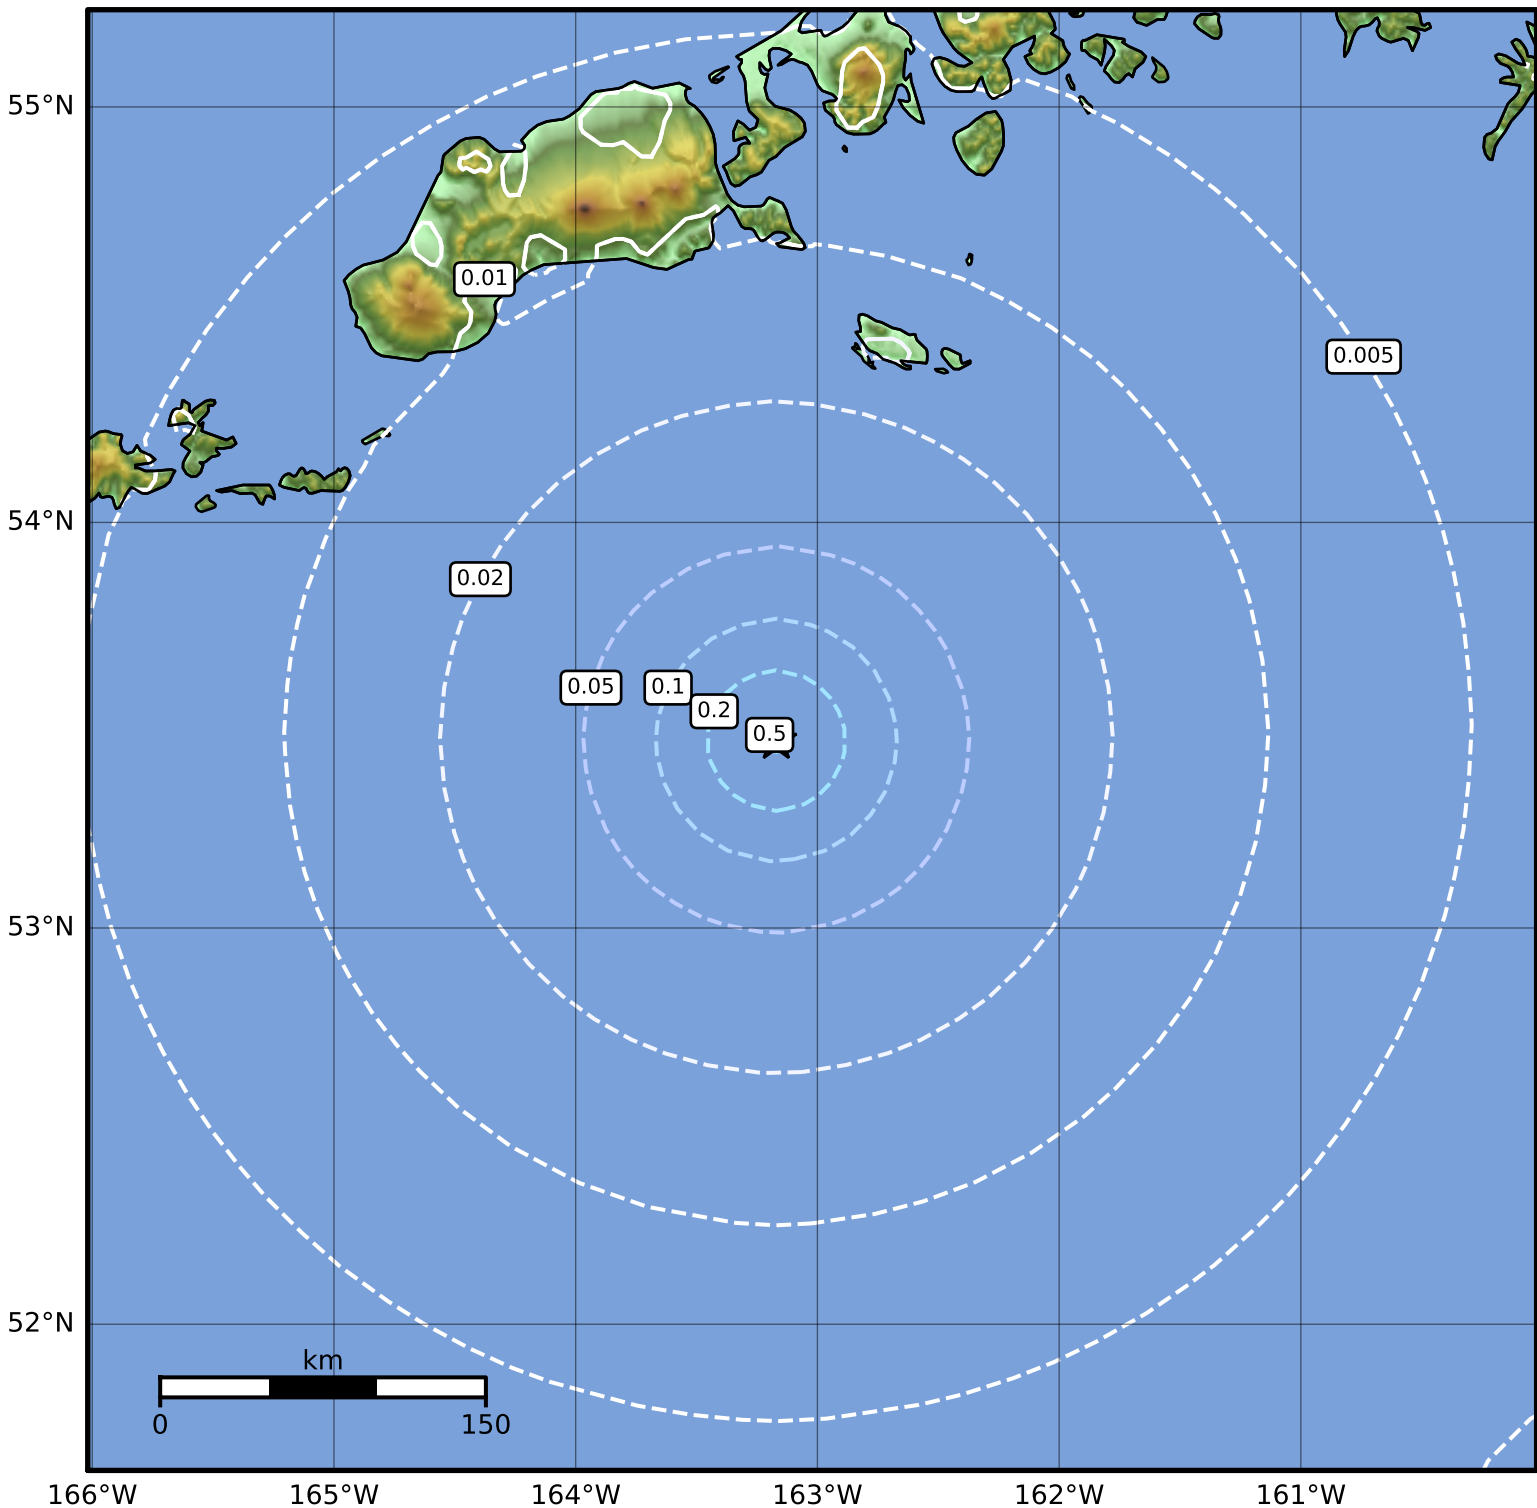

1.0 Second Peak Spectral Acceleration Map Alaska Earthquake Center
 ShakeMap: 155 km (96 miles) S of False Pass
 Jun 06, 2023 16:06:50 UTC M4.2 N53.46 W163.17 Depth: 13.3km ID:ak02377wxtsp

SA(1.0) (%g)	0.1	0.2	0.5	1	2	5	10	20	50	100	200
---------------------	------------	------------	------------	----------	----------	----------	-----------	-----------	-----------	------------	------------

Scale based on Worden et al. (2012)

Version 2: Processed 2023-06-06T19:11:53Z

△ Seismic Instrument ○ Reported Intensity

★ Epicenter