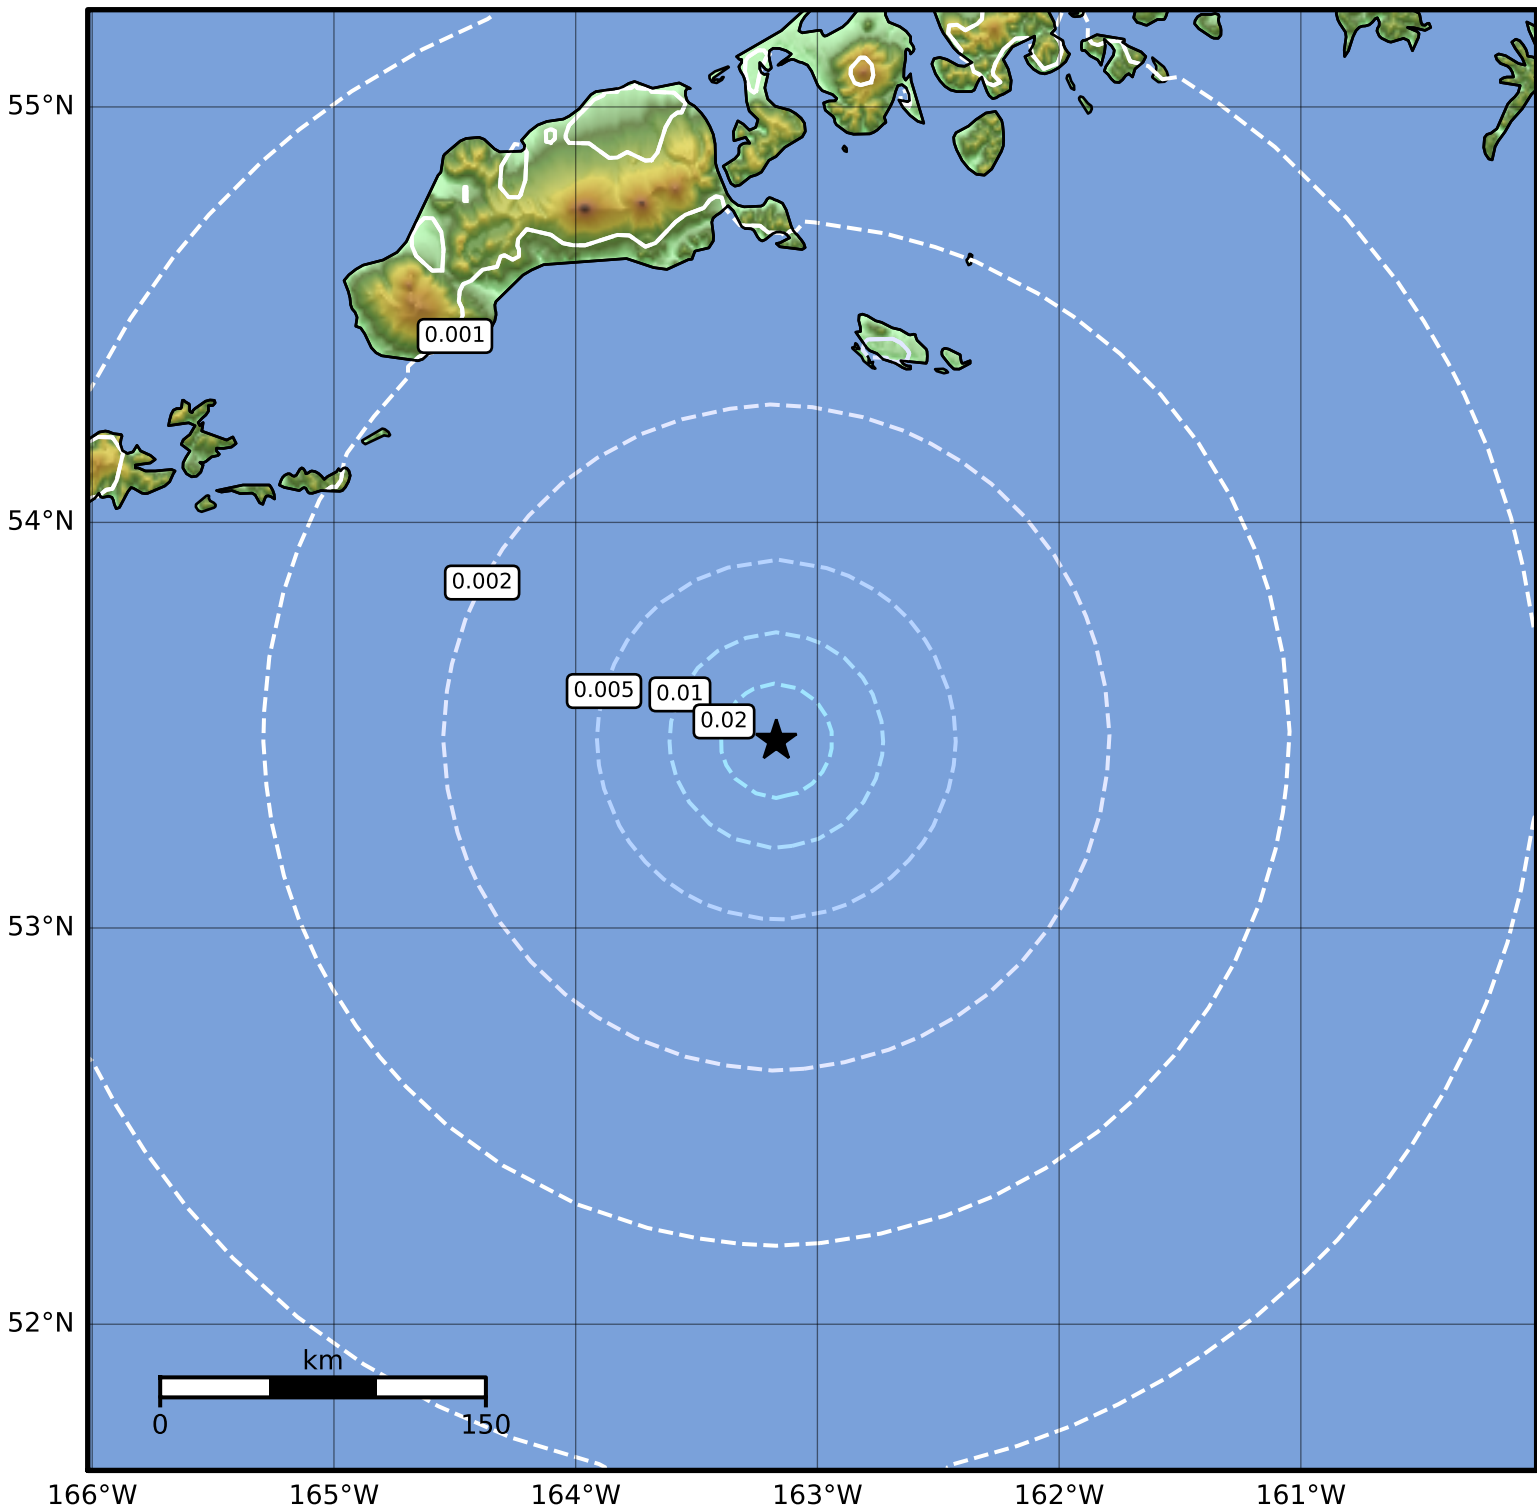

3.0 Second Peak Spectral Acceleration Map Alaska Earthquake Center
 ShakeMap: 155 km (96 miles) S of False Pass
 Jun 06, 2023 16:06:50 UTC M4.2 N53.46 W163.17 Depth: 13.3km ID:ak02377wxtsp

SA(3.0) (%g)	0.1	0.2	0.5	1	2	5	10	20	50

Scale based on Worden et al. (2012)

Version 2: Processed 2023-06-06T19:11:53Z

△ Seismic Instrument ○ Reported Intensity

★ Epicenter