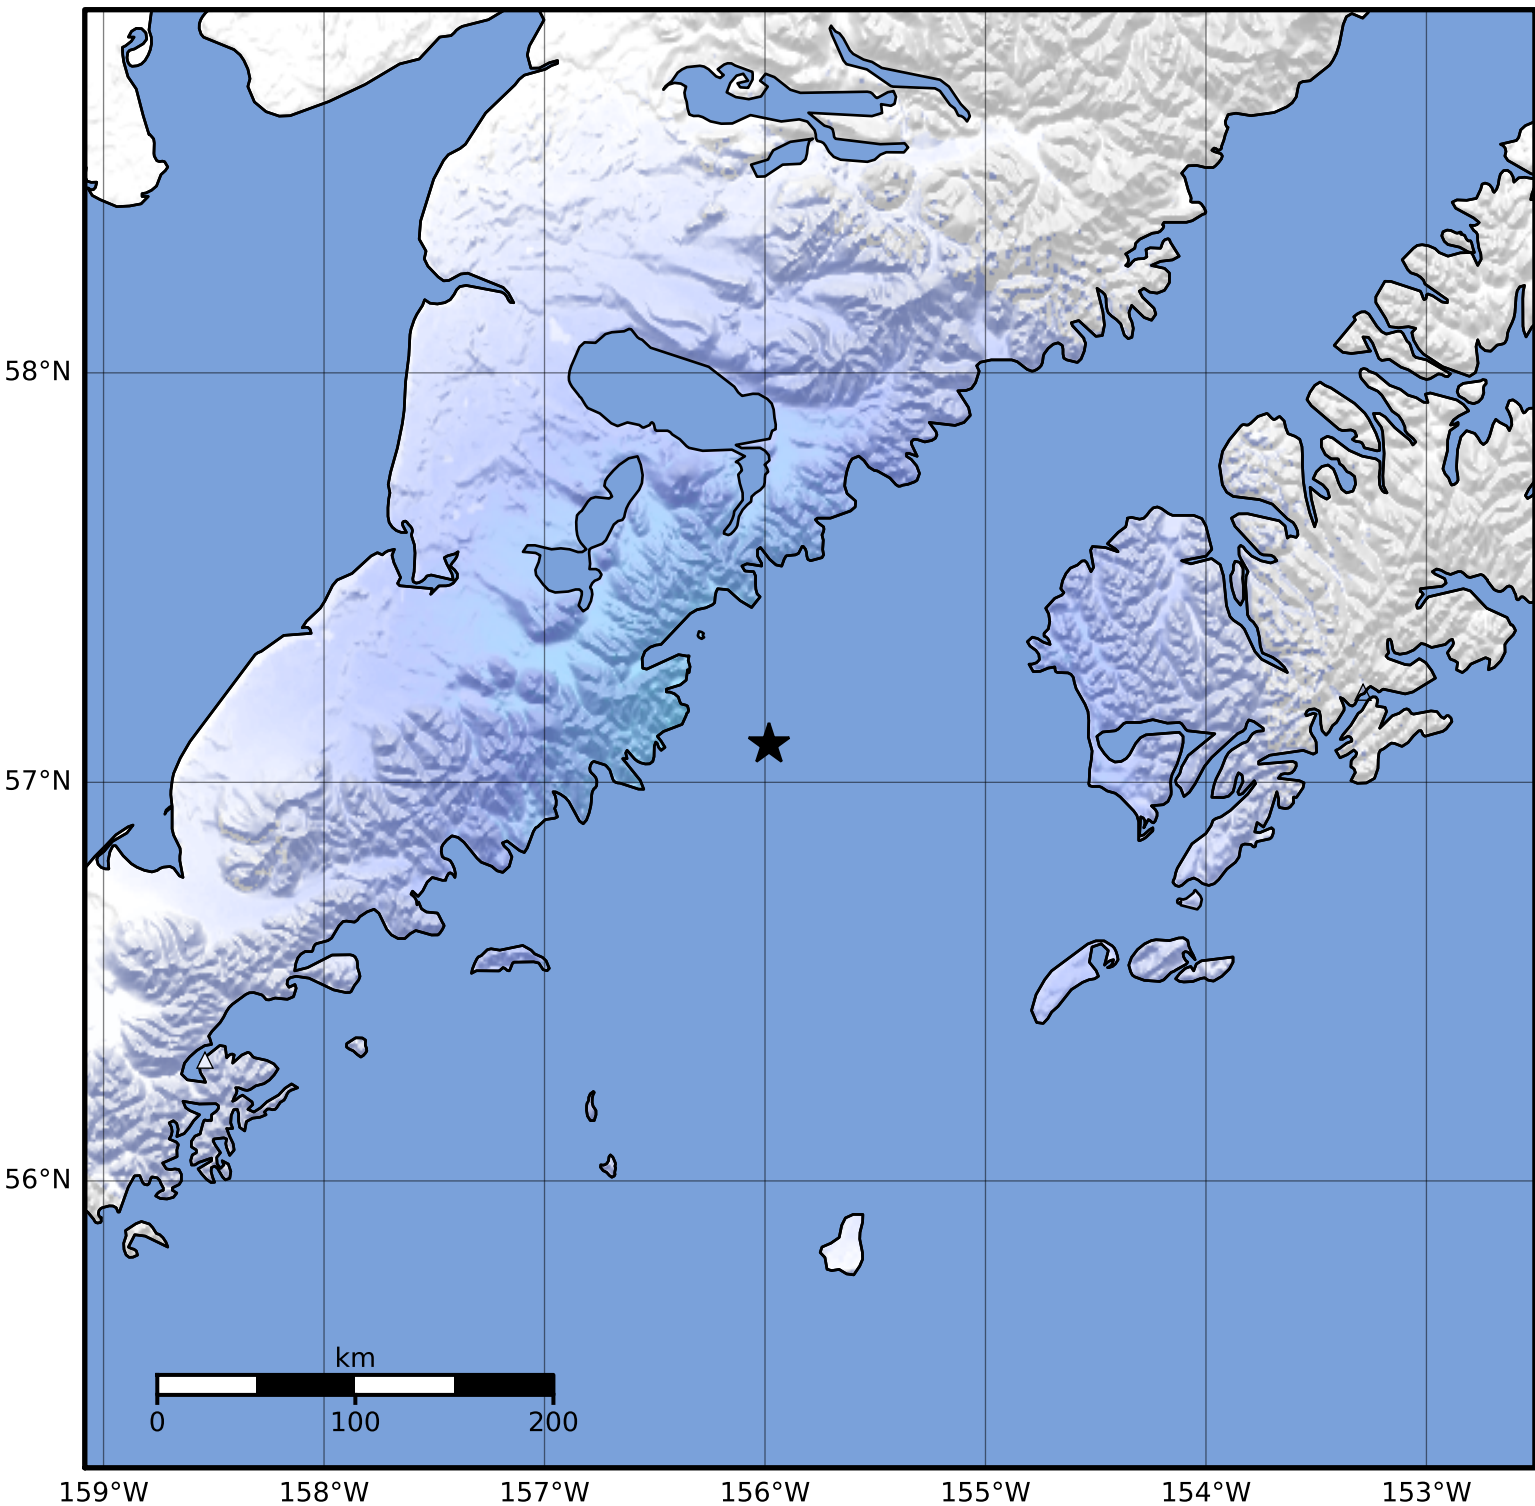

Macroseismic Intensity Map Alaska Earthquake Center
 ShakeMap: 106 km (66 miles) WSW of Karluk
 Jun 07, 2023 00:56:37 UTC M4.3 N57.09 W155.98 Depth: 2.5km ID:ak02379b8wum

SHAKING	Not felt	Weak	Light	Moderate	Strong	Very strong	Severe	Violent	Extreme
DAMAGE	None	None	None	Very light	Light	Moderate	Moderate/heavy	Heavy	Very heavy
PGA(%g)	<0.0464	0.297	2.76	6.2	11.5	21.5	40.1	74.7	>139
PGV(cm/s)	<0.0215	0.135	1.41	4.65	9.64	20	41.4	85.8	>178
INTENSITY	I	II-III	IV	V	VI	VII	VIII	IX	X+

Scale based on Worden et al. (2012)

Version 2: Processed 2023-06-07T01:30:42Z

△ Seismic Instrument ○ Reported Intensity

★ Epicenter