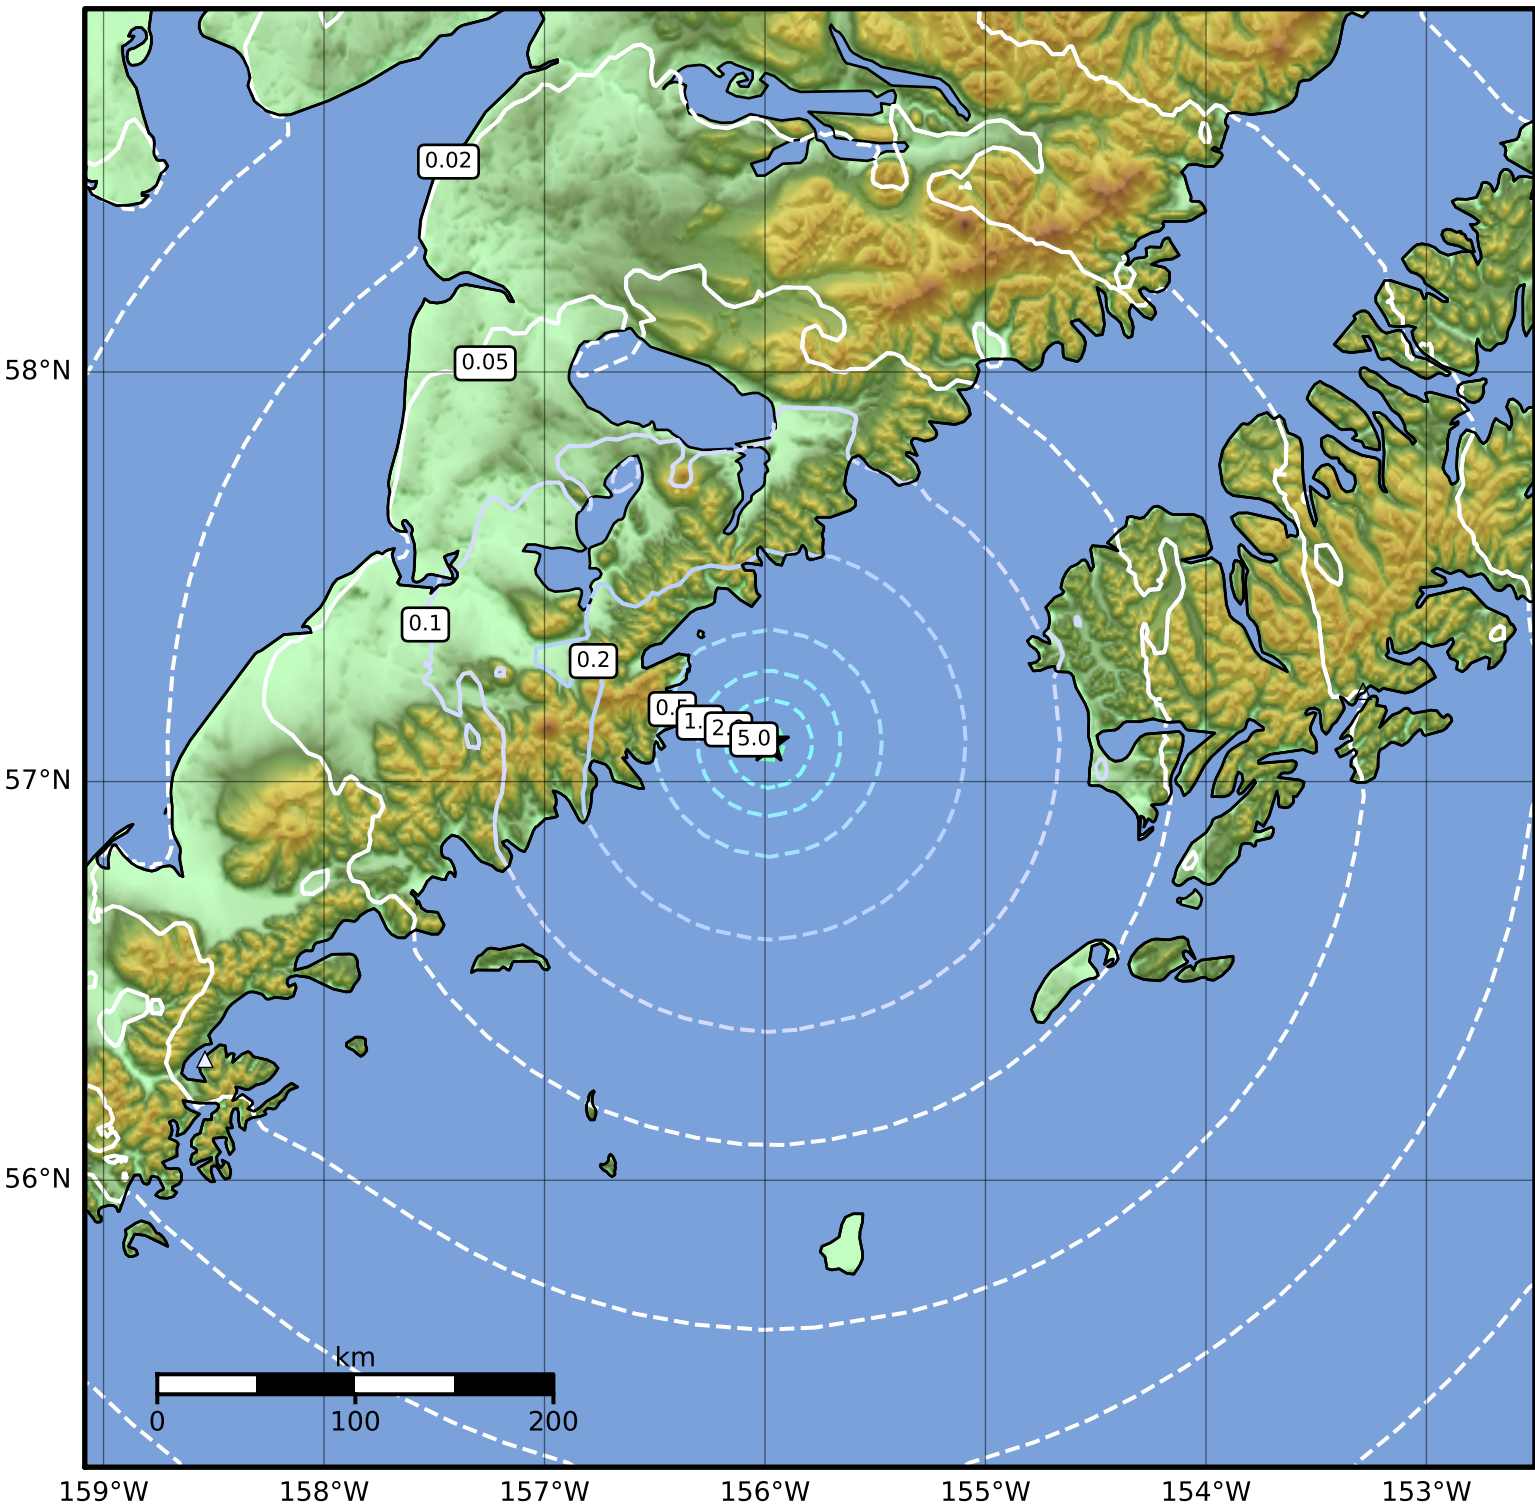

Peak Ground Acceleration Map Alaska Earthquake Center
 ShakeMap: 106 km (66 miles) WSW of Karluk
 Jun 07, 2023 00:56:37 UTC M4.3 N57.09 W155.98 Depth: 2.5km ID:ak02379b8wum

PGA (%g)	0.1	0.2	0.5	1	2	5	10	20	50	100	200
----------	-----	-----	-----	---	---	---	----	----	----	-----	-----

Scale based on Worden et al. (2012)

Version 2: Processed 2023-06-07T01:30:42Z

△ Seismic Instrument ○ Reported Intensity

★ Epicenter