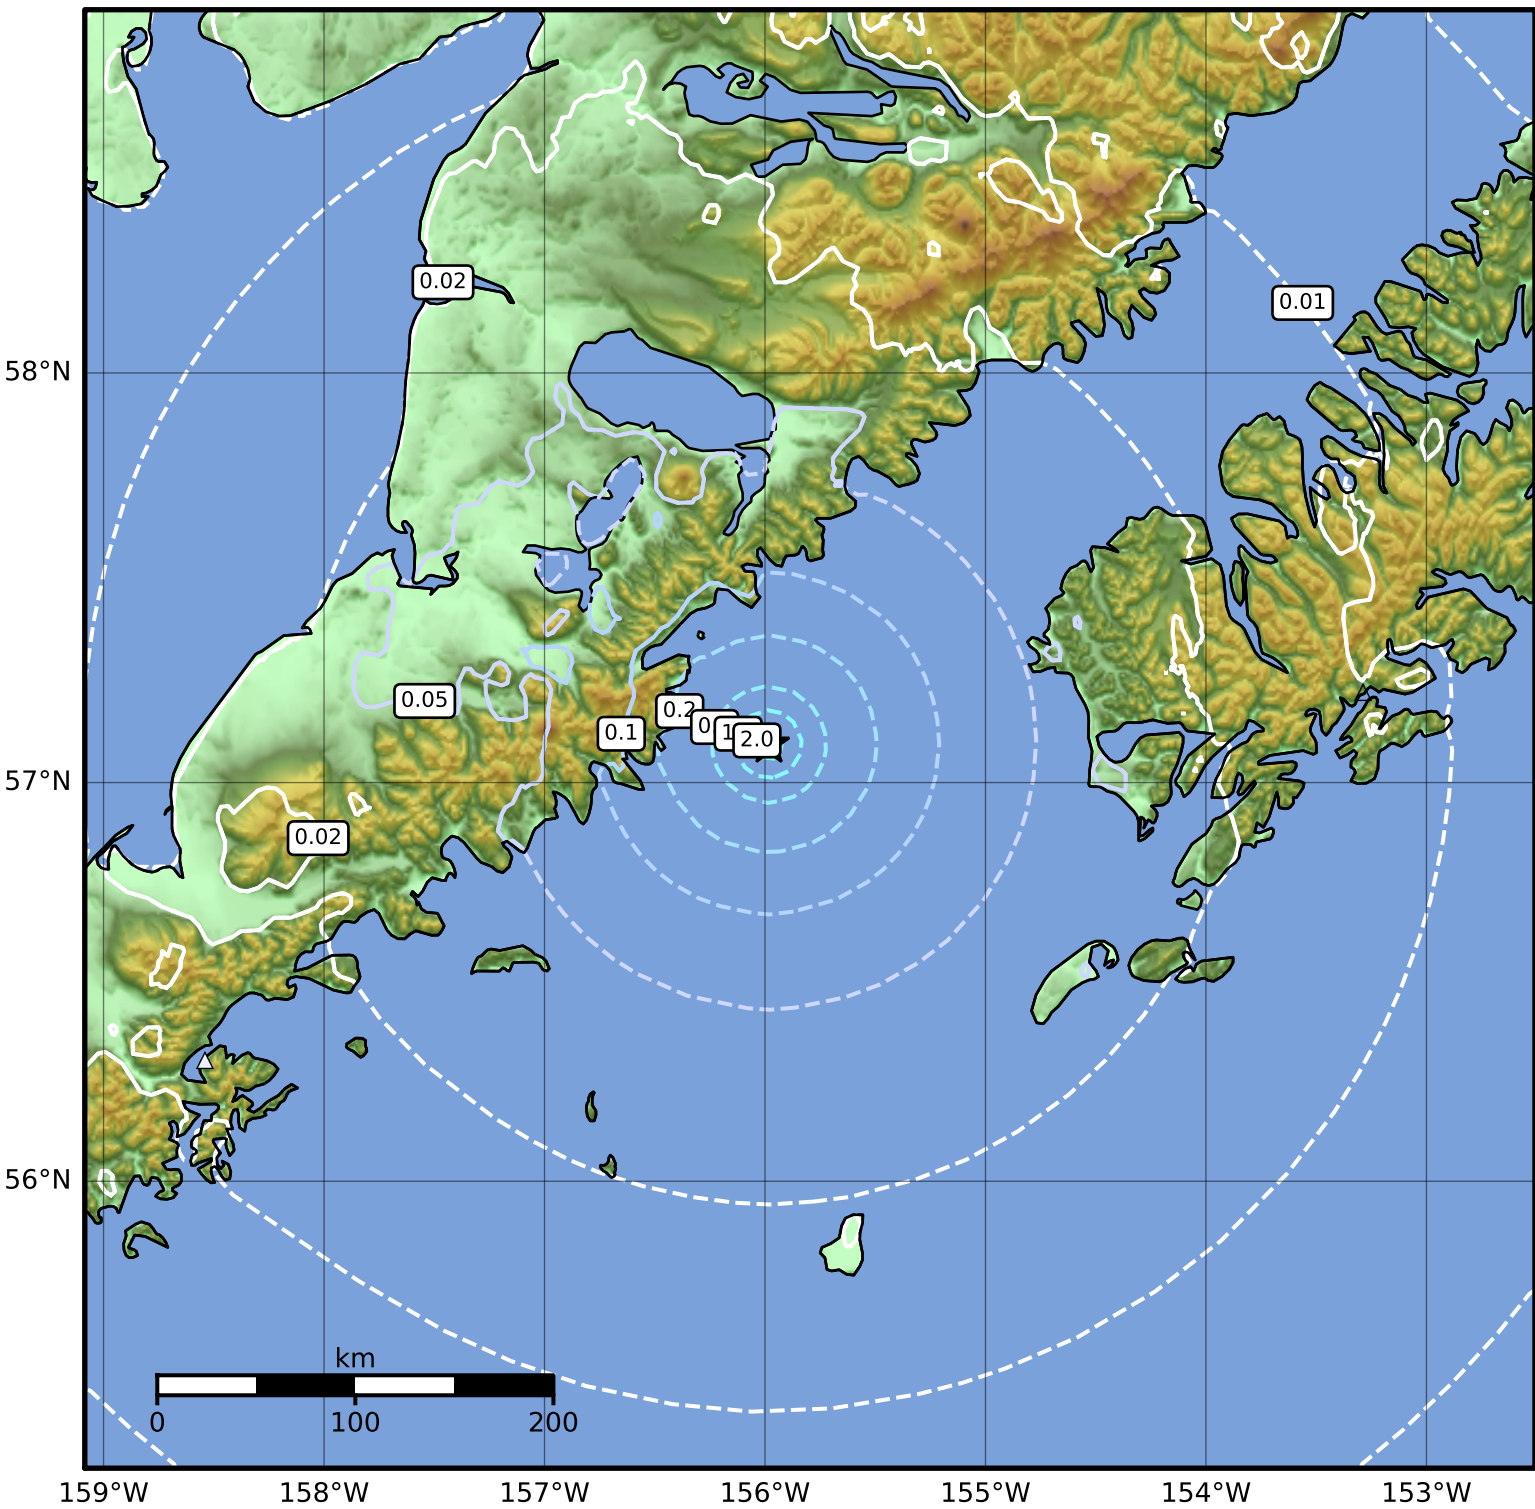

Peak Ground Velocity Map Alaska Earthquake Center
ShakeMap: 106 km (66 miles) WSW of Karluk
Jun 07, 2023 00:56:37 UTC M4.3 N57.09 W155.98 Depth: 2.5km ID:ak02379b8wum

PGV (cm/s)	0.1	0.2	0.5	1	2	5	10	20	50	100	200
------------	-----	-----	-----	---	---	---	----	----	----	-----	-----

Scale based on Worden et al. (2012)

△ Seismic Instrument ○ Reported Intensity

★ Epicenter

Version 2: Processed 2023-06-07T01:30:42Z