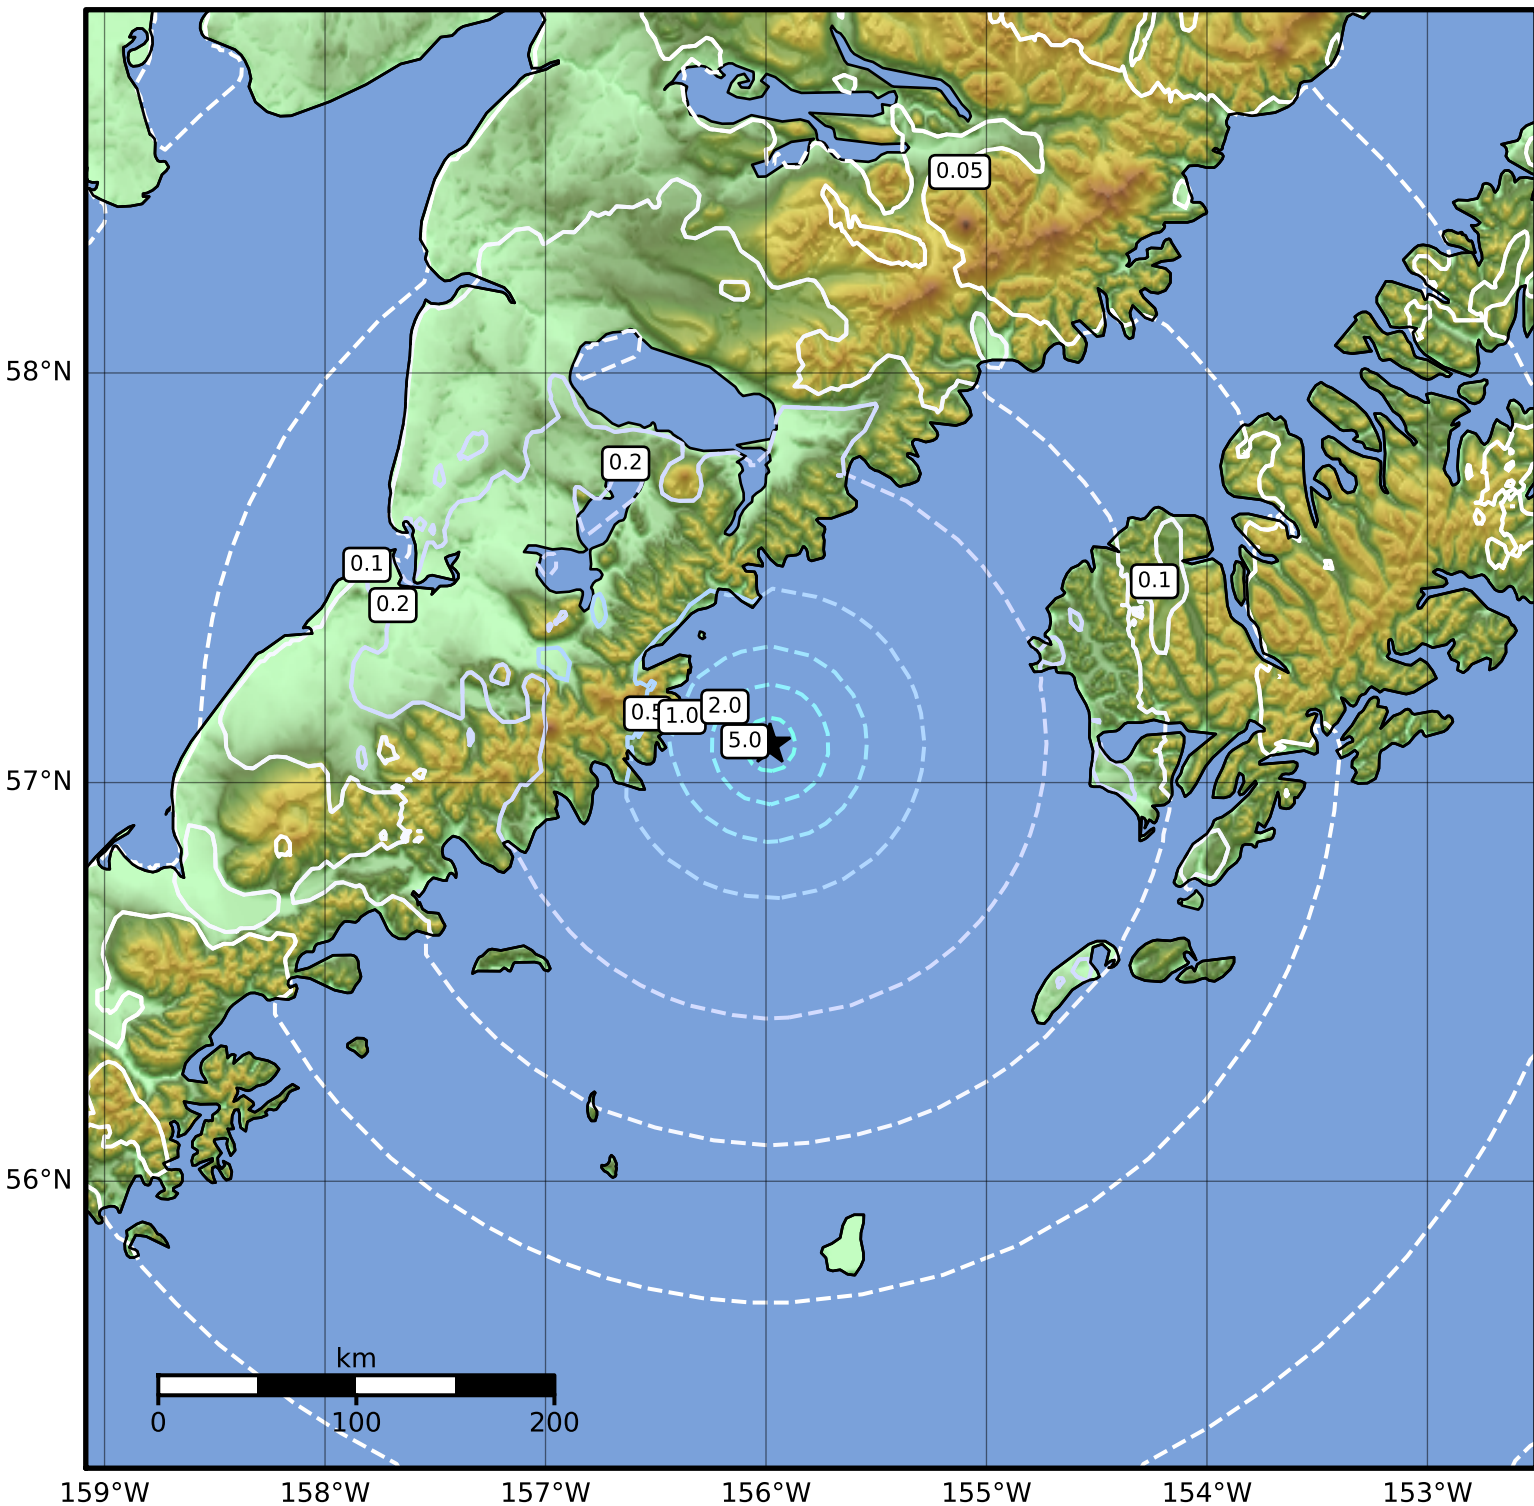

0.3 Second Peak Spectral Acceleration Map Alaska Earthquake Center
 ShakeMap: 106 km (66 miles) WSW of Karluk
 Jun 07, 2023 00:56:37 UTC M4.3 N57.09 W155.98 Depth: 2.5km ID:ak02379b8wum

SA(0.3) (%g)	0.1	0.2	0.5	1	2	5	10	20	50	100	200
--------------	-----	-----	-----	---	---	---	----	----	----	-----	-----

Scale based on Worden et al. (2012)

Version 2: Processed 2023-06-07T01:30:42Z

△ Seismic Instrument ○ Reported Intensity

★ Epicenter