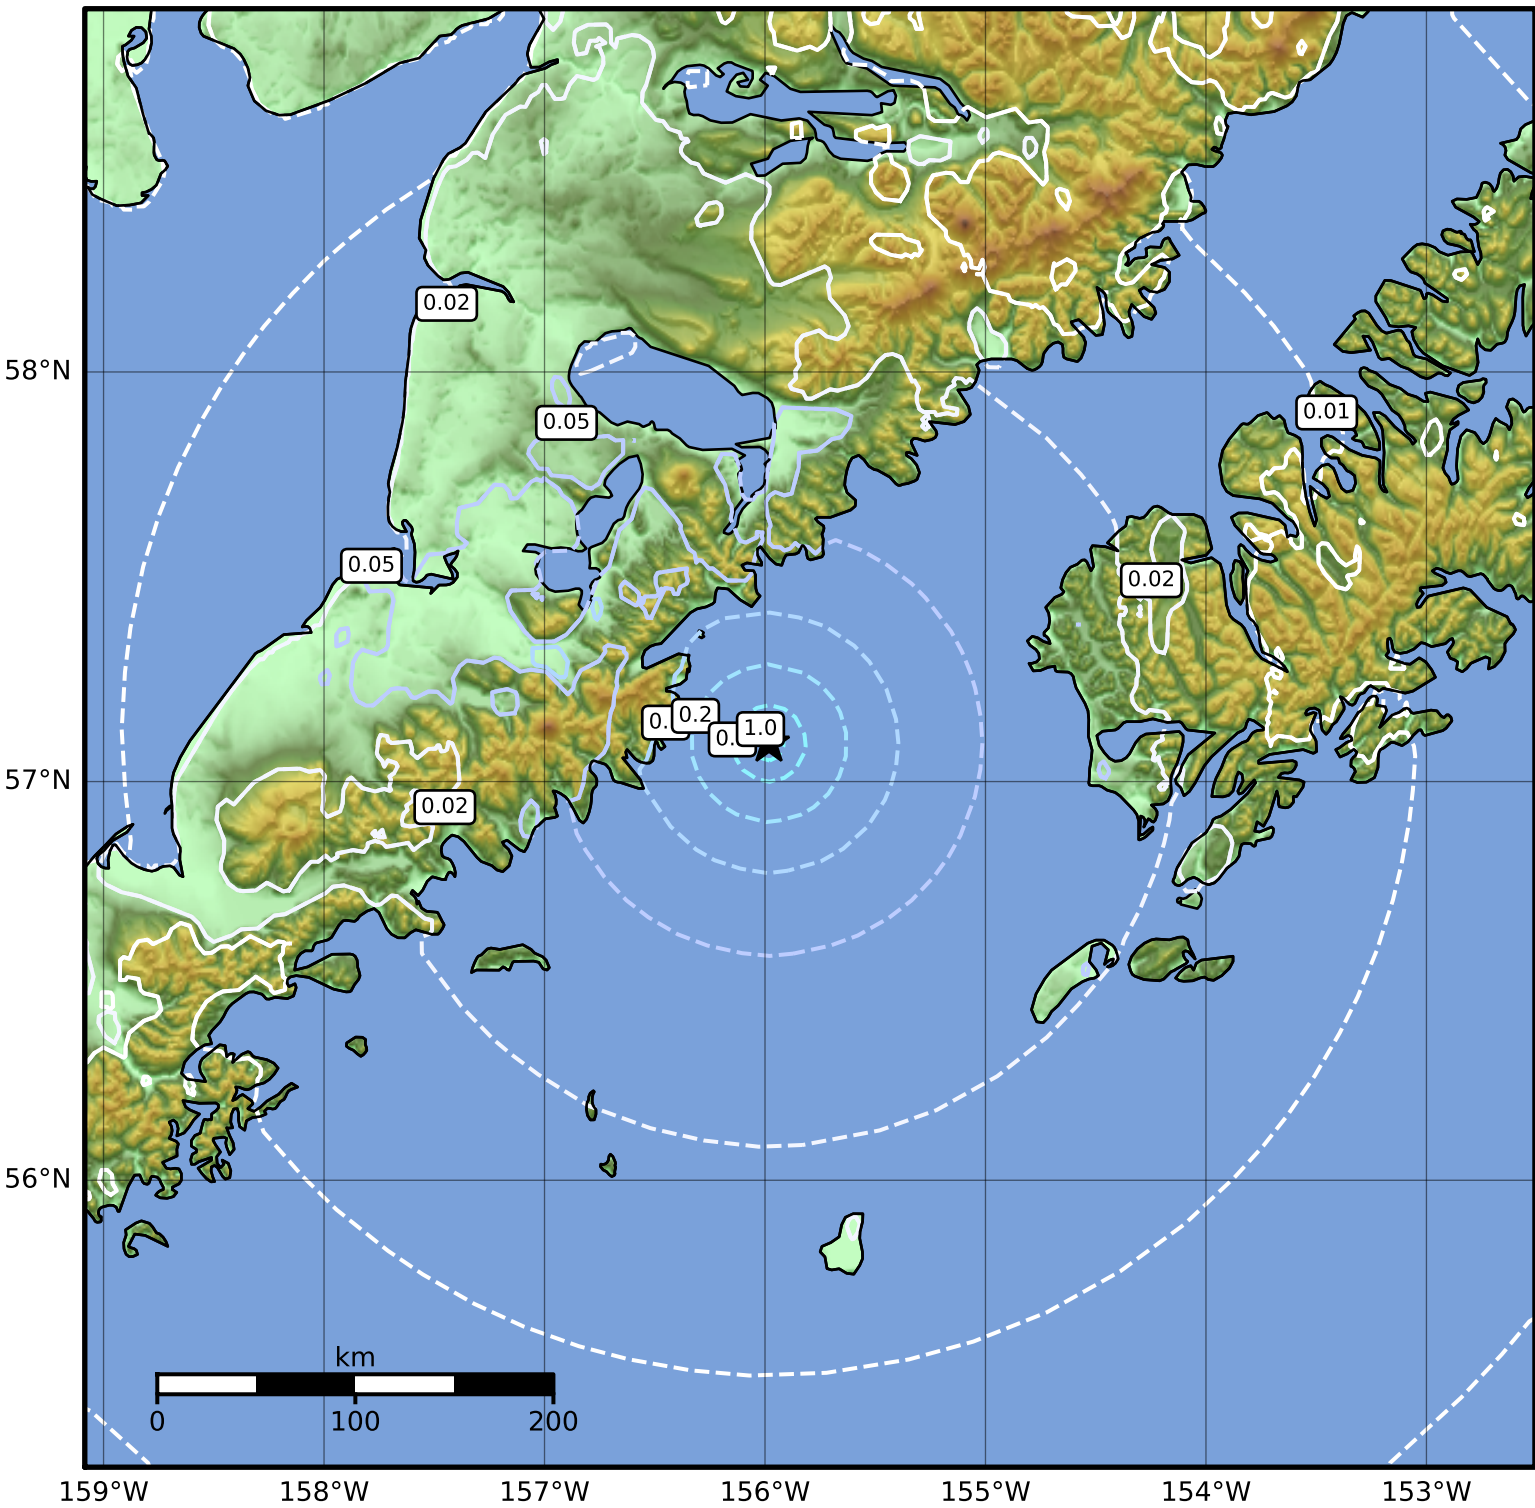

1.0 Second Peak Spectral Acceleration Map Alaska Earthquake Center
 ShakeMap: 106 km (66 miles) WSW of Karluk
 Jun 07, 2023 00:56:37 UTC M4.3 N57.09 W155.98 Depth: 2.5km ID:ak02379b8wum

SA(1.0) (%g)	0.1	0.2	0.5	1	2	5	10	20	50	100	200
--------------	-----	-----	-----	---	---	---	----	----	----	-----	-----

Scale based on Worden et al. (2012)

Version 2: Processed 2023-06-07T01:30:42Z

△ Seismic Instrument ○ Reported Intensity

★ Epicenter