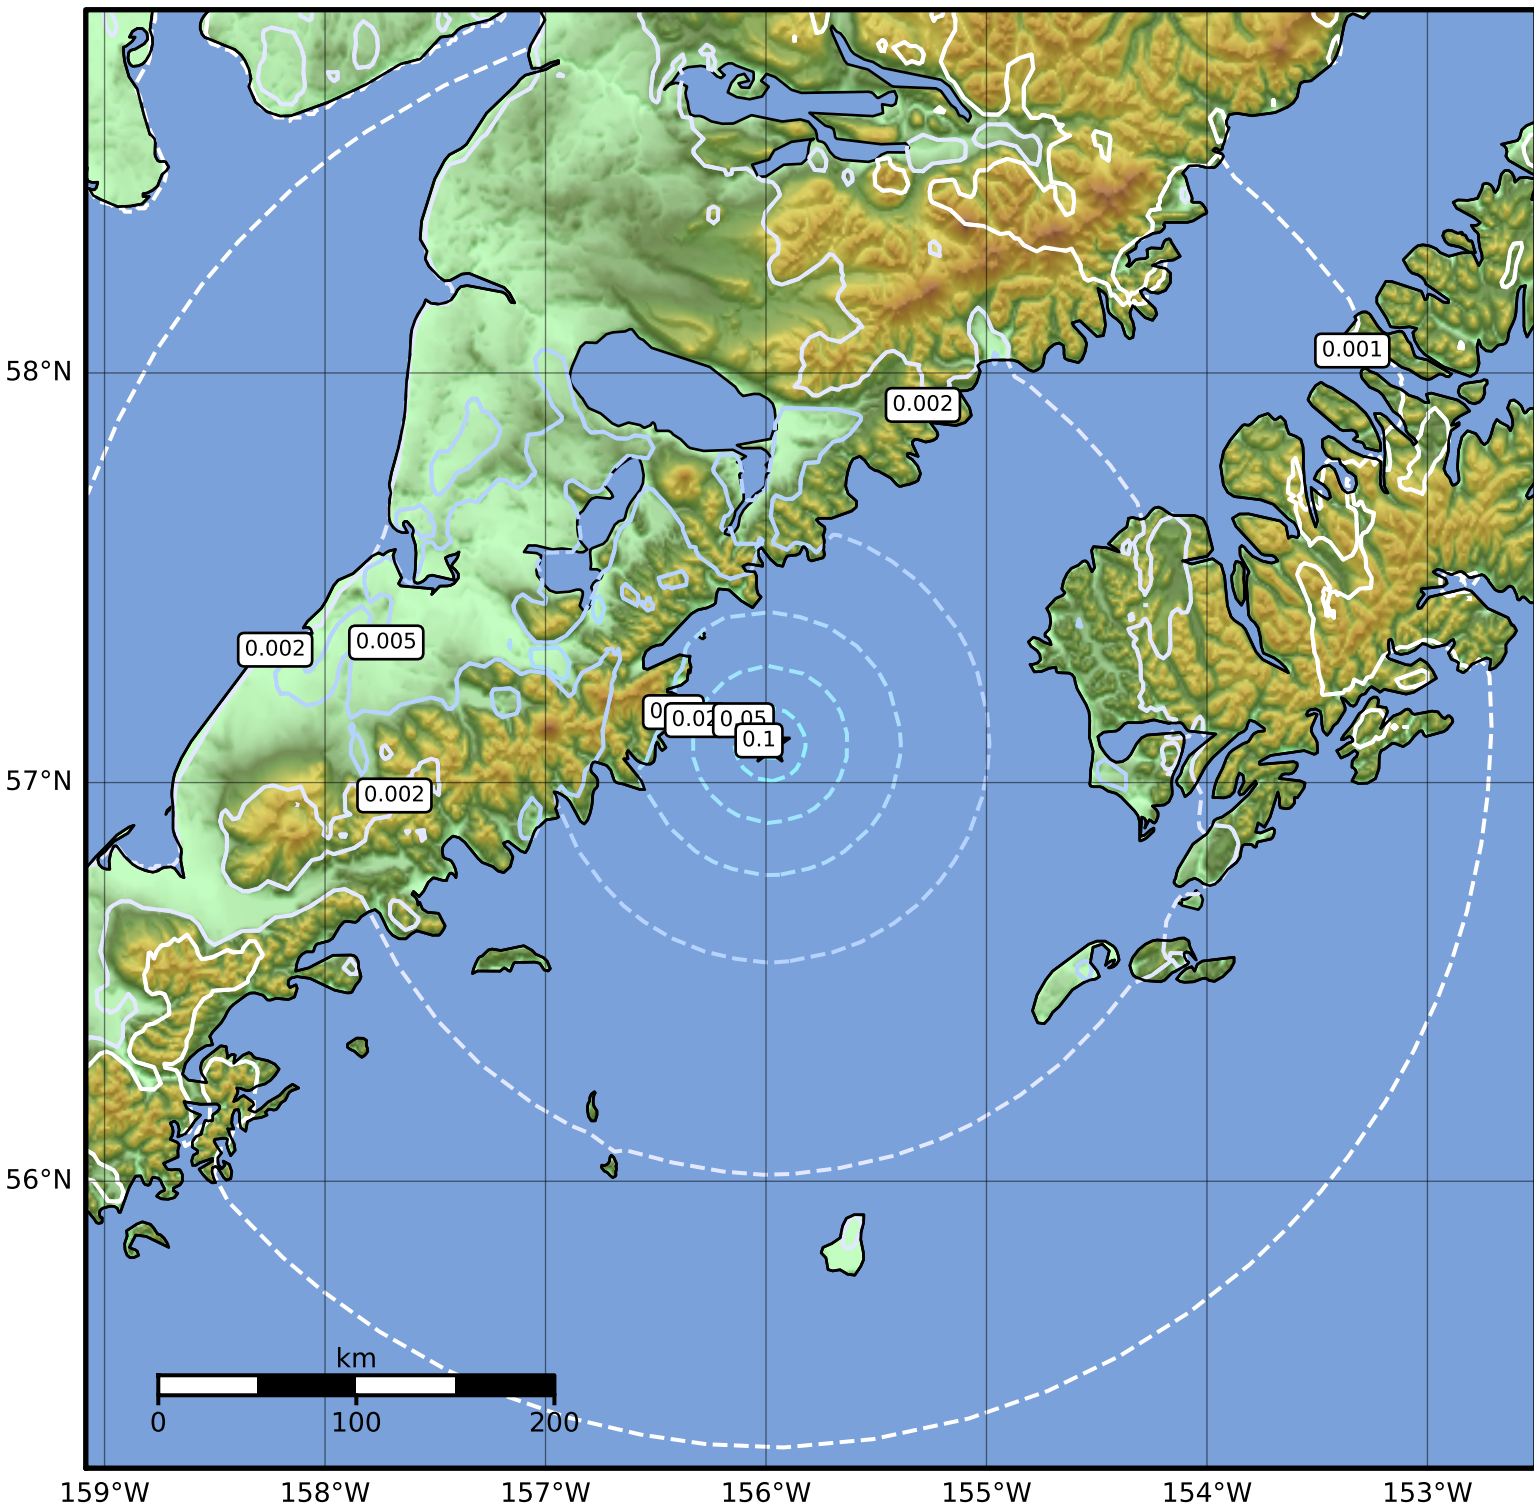

3.0 Second Peak Spectral Acceleration Map Alaska Earthquake Center
 ShakeMap: 106 km (66 miles) WSW of Karluk
 Jun 07, 2023 00:56:37 UTC M4.3 N57.09 W155.98 Depth: 2.5km ID:ak02379b8wum

Scale based on Worden et al. (2012)

Version 2: Processed 2023-06-07T01:30:42Z

△ Seismic Instrument ○ Reported Intensity

★ Epicenter