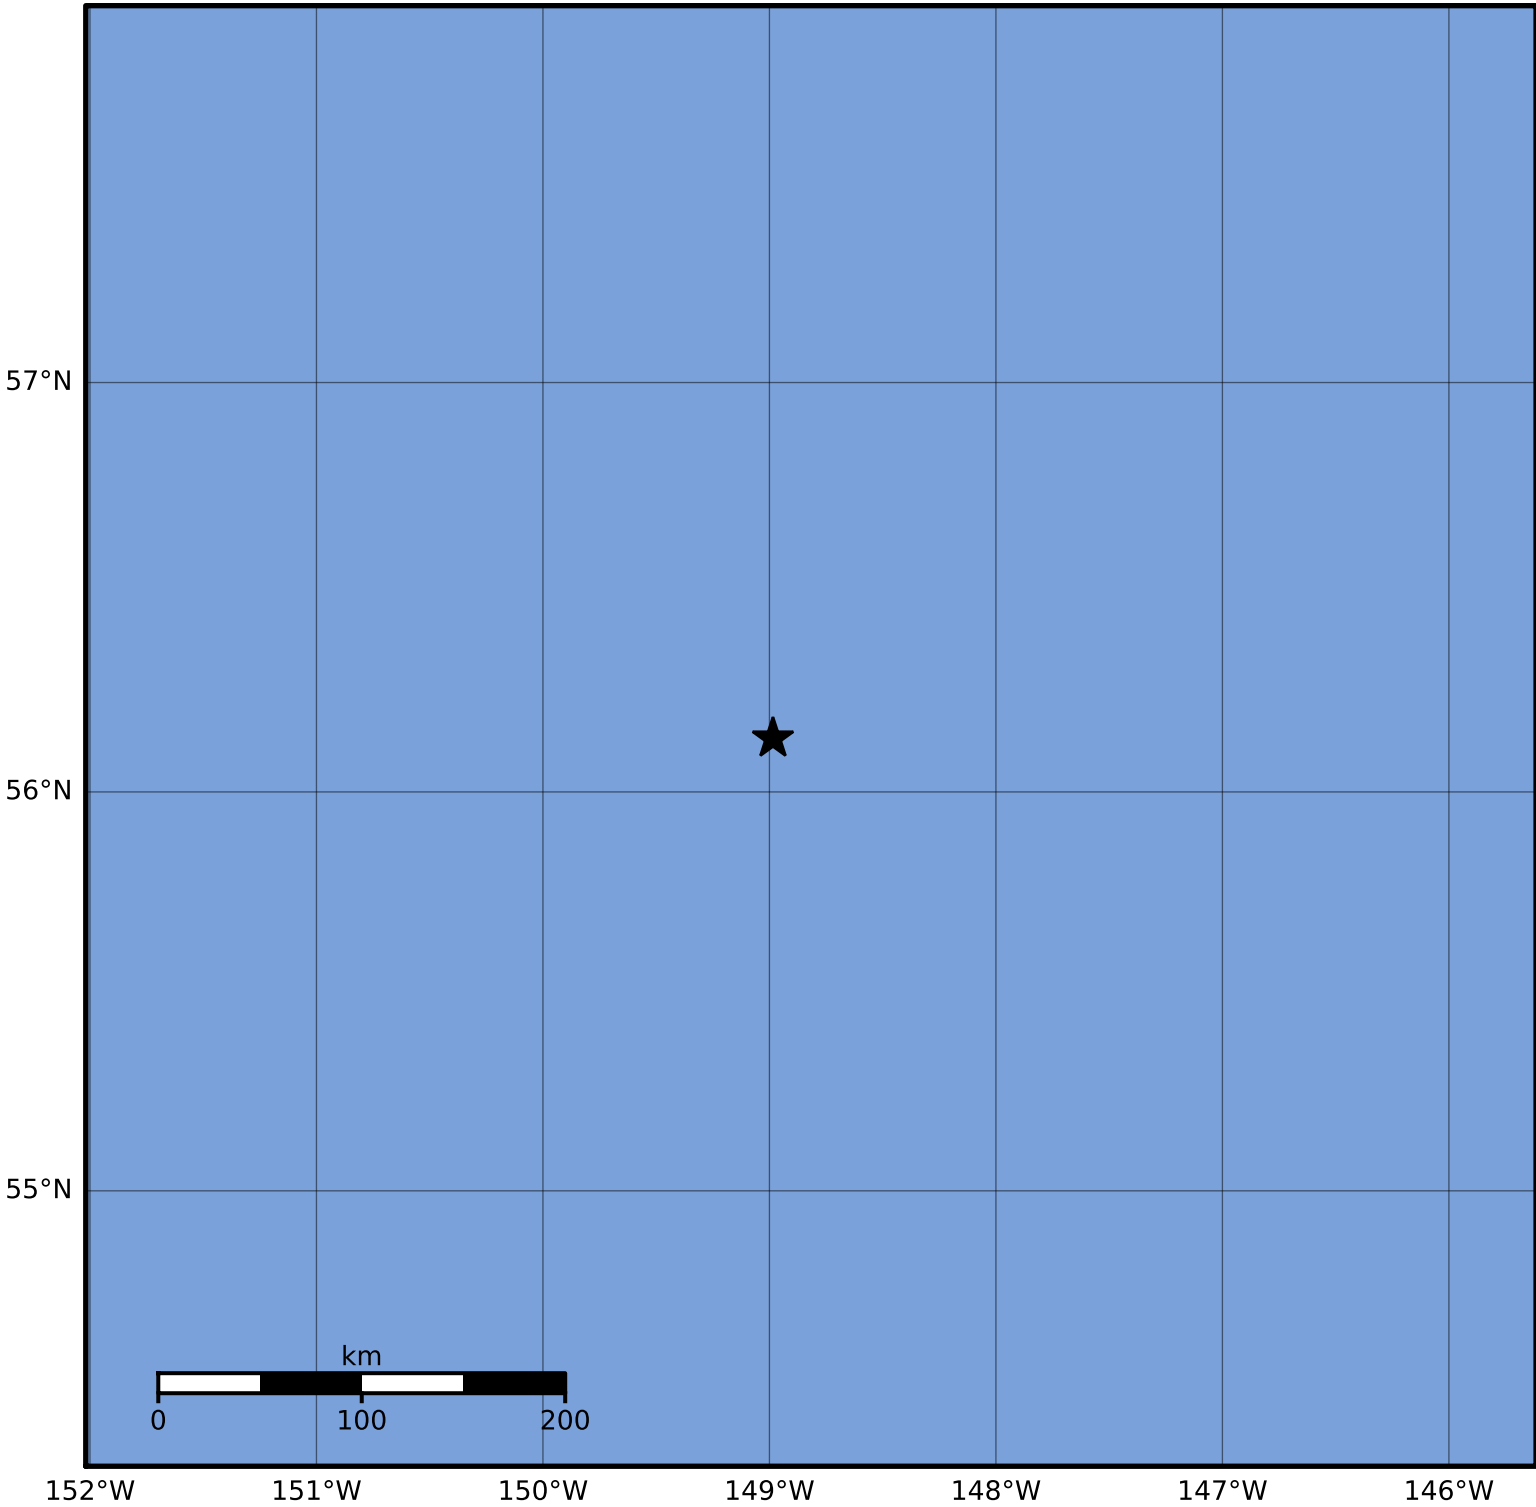

Macroseismic Intensity Map Alaska Earthquake Center
 ShakeMap: 277 km (172 miles) SE of Kodiak
 Jun 08, 2023 10:53:42 UTC M4.1 N56.13 W148.98 Depth: 8.4km ID:ak0237b4pyjp

SHAKING	Not felt	Weak	Light	Moderate	Strong	Very strong	Severe	Violent	Extreme
DAMAGE	None	None	None	Very light	Light	Moderate	Moderate/heavy	Heavy	Very heavy
PGA(%g)	<0.0464	0.297	2.76	6.2	11.5	21.5	40.1	74.7	>139
PGV(cm/s)	<0.0215	0.135	1.41	4.65	9.64	20	41.4	85.8	>178
INTENSITY	I	II-III	IV	V	VI	VII	VIII	IX	X+

Scale based on Worden et al. (2012)

Version 1: Processed 2023-06-08T11:15:14Z

△ Seismic Instrument ○ Reported Intensity

★ Epicenter