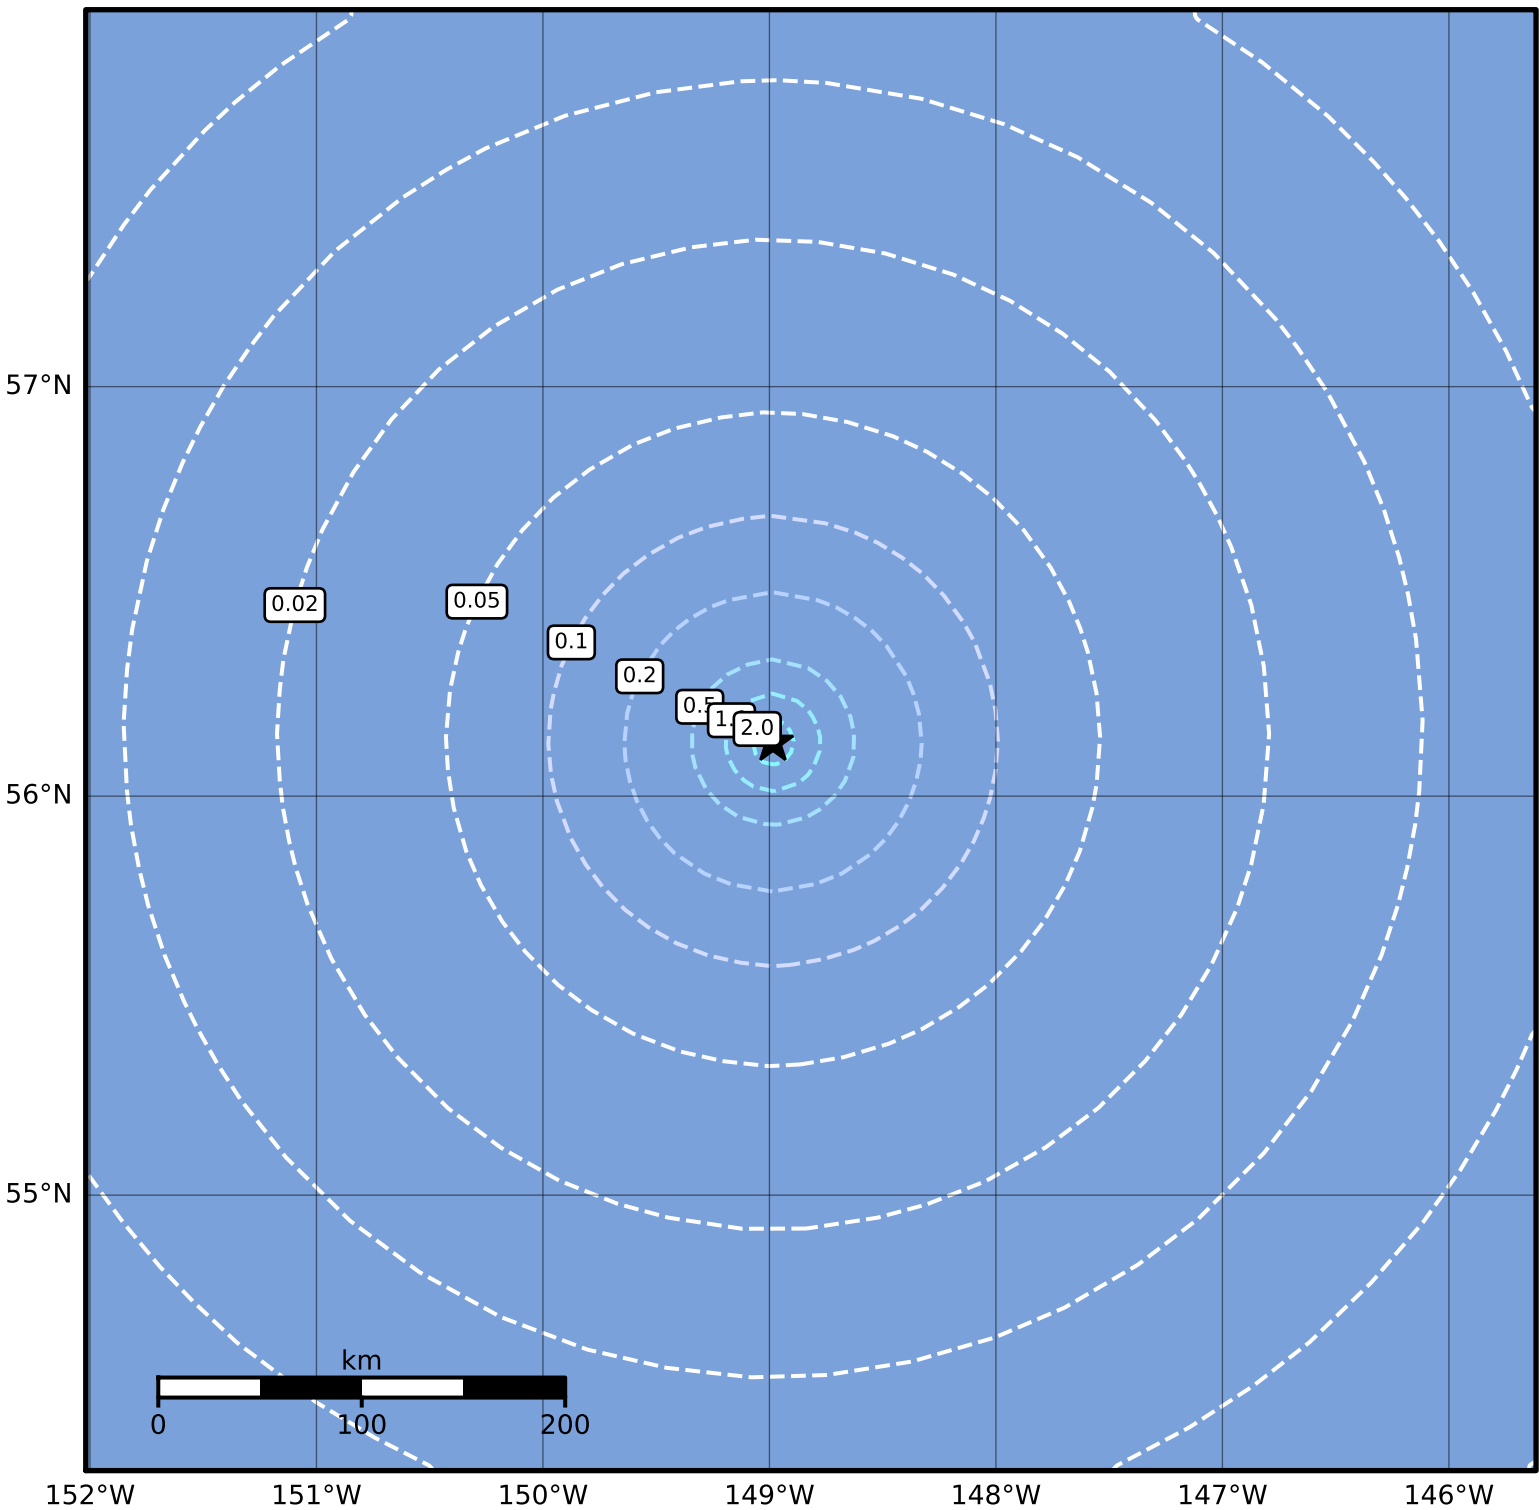

Peak Ground Acceleration Map Alaska Earthquake Center  
 ShakeMap: 277 km (172 miles) SE of Kodiak  
 Jun 08, 2023 10:53:42 UTC M4.1 N56.13 W148.98 Depth: 8.4km ID:ak0237b4pyjp

PGA (%g)	0.1	0.2	0.5	1	2	5	10	20	50	100	200

Scale based on Worden et al. (2012)

Version 1: Processed 2023-06-08T11:15:14Z

△ Seismic Instrument ○ Reported Intensity

★ Epicenter