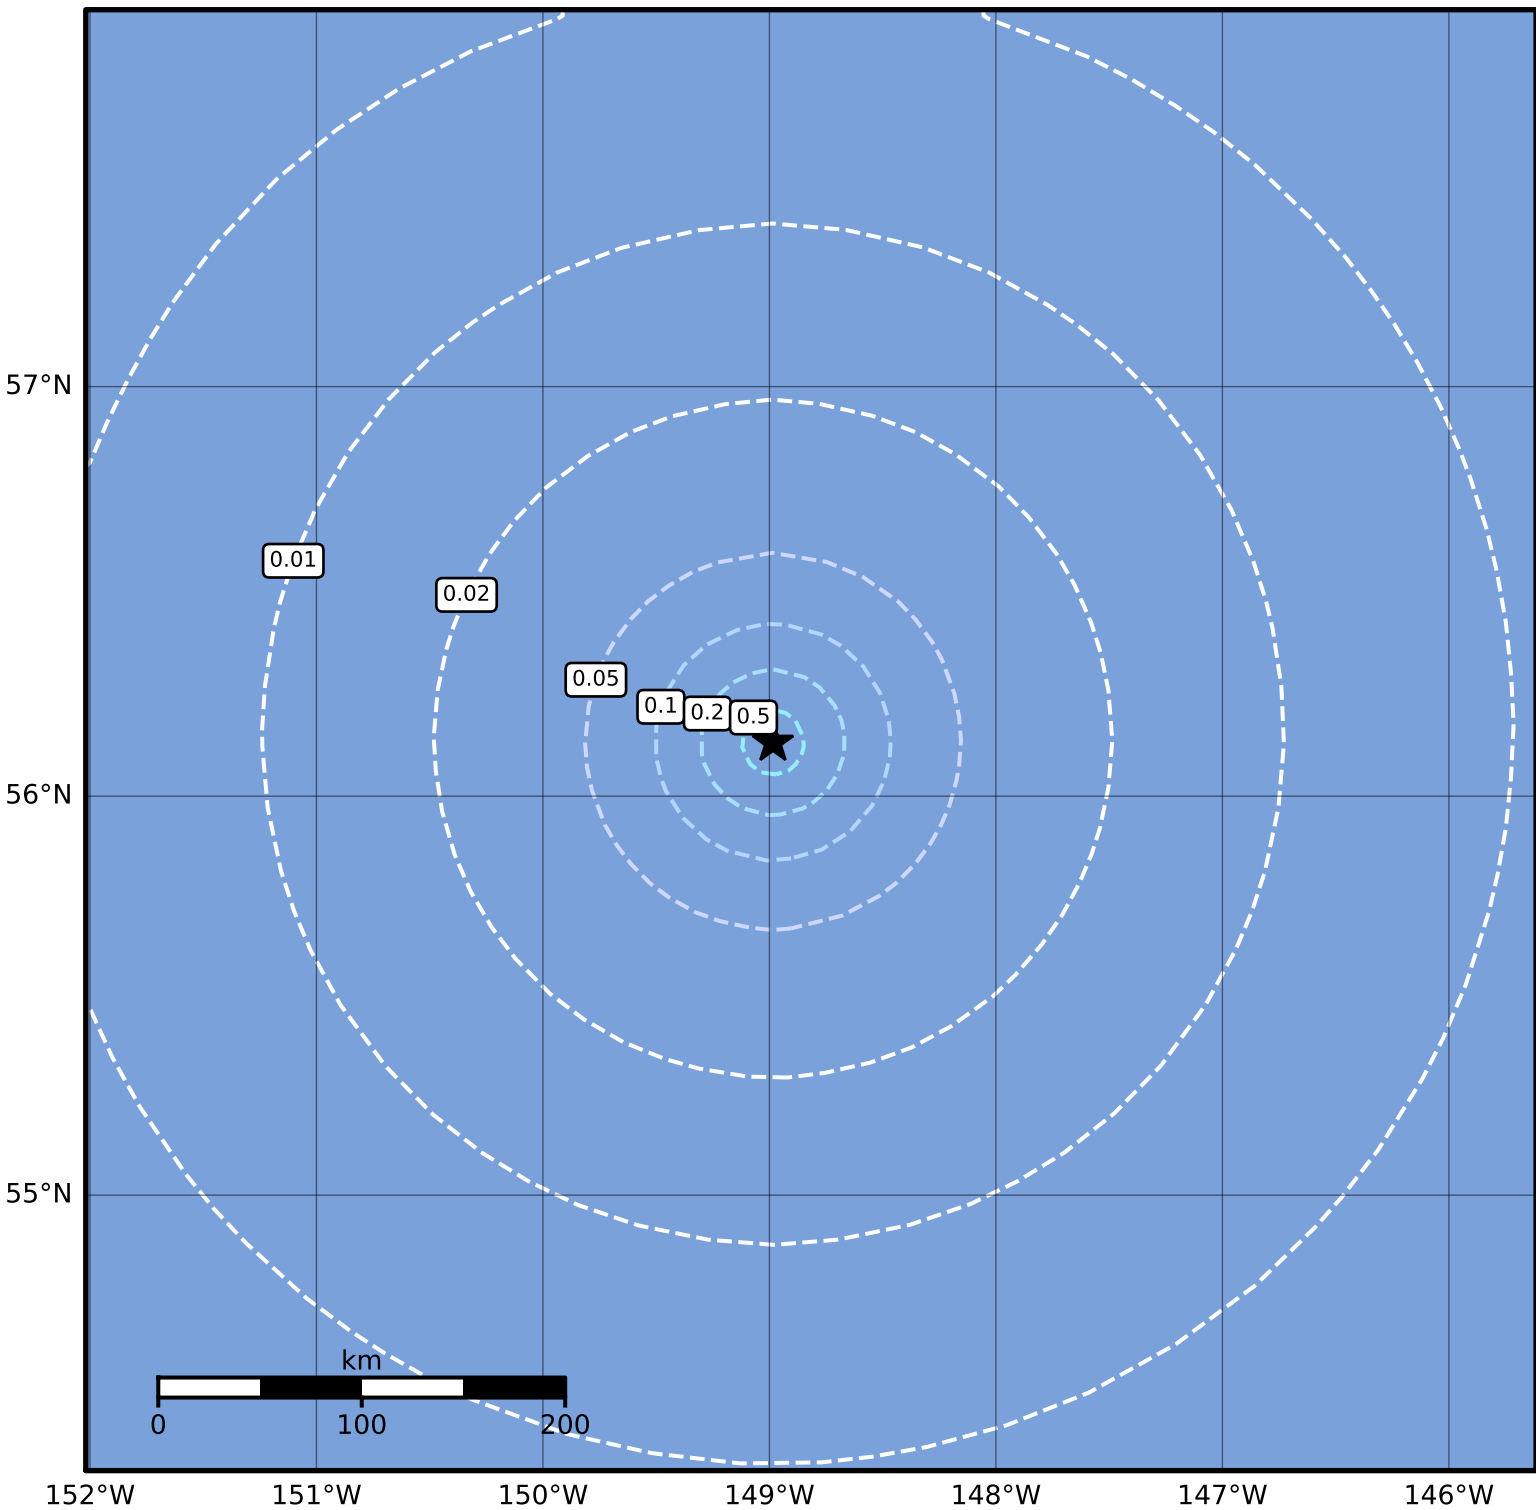

Peak Ground Velocity Map Alaska Earthquake Center
ShakeMap: 277 km (172 miles) SE of Kodiak
Jun 08, 2023 10:53:42 UTC M4.1 N56.13 W148.98 Depth: 8.4km ID:ak0237b4pyjp

Scale based on Worden et al. (2012)

Version 1: Processed 2023-06-08T11:15:14Z

△ Seismic Instrument ○ Reported Intensity

★ Epicenter