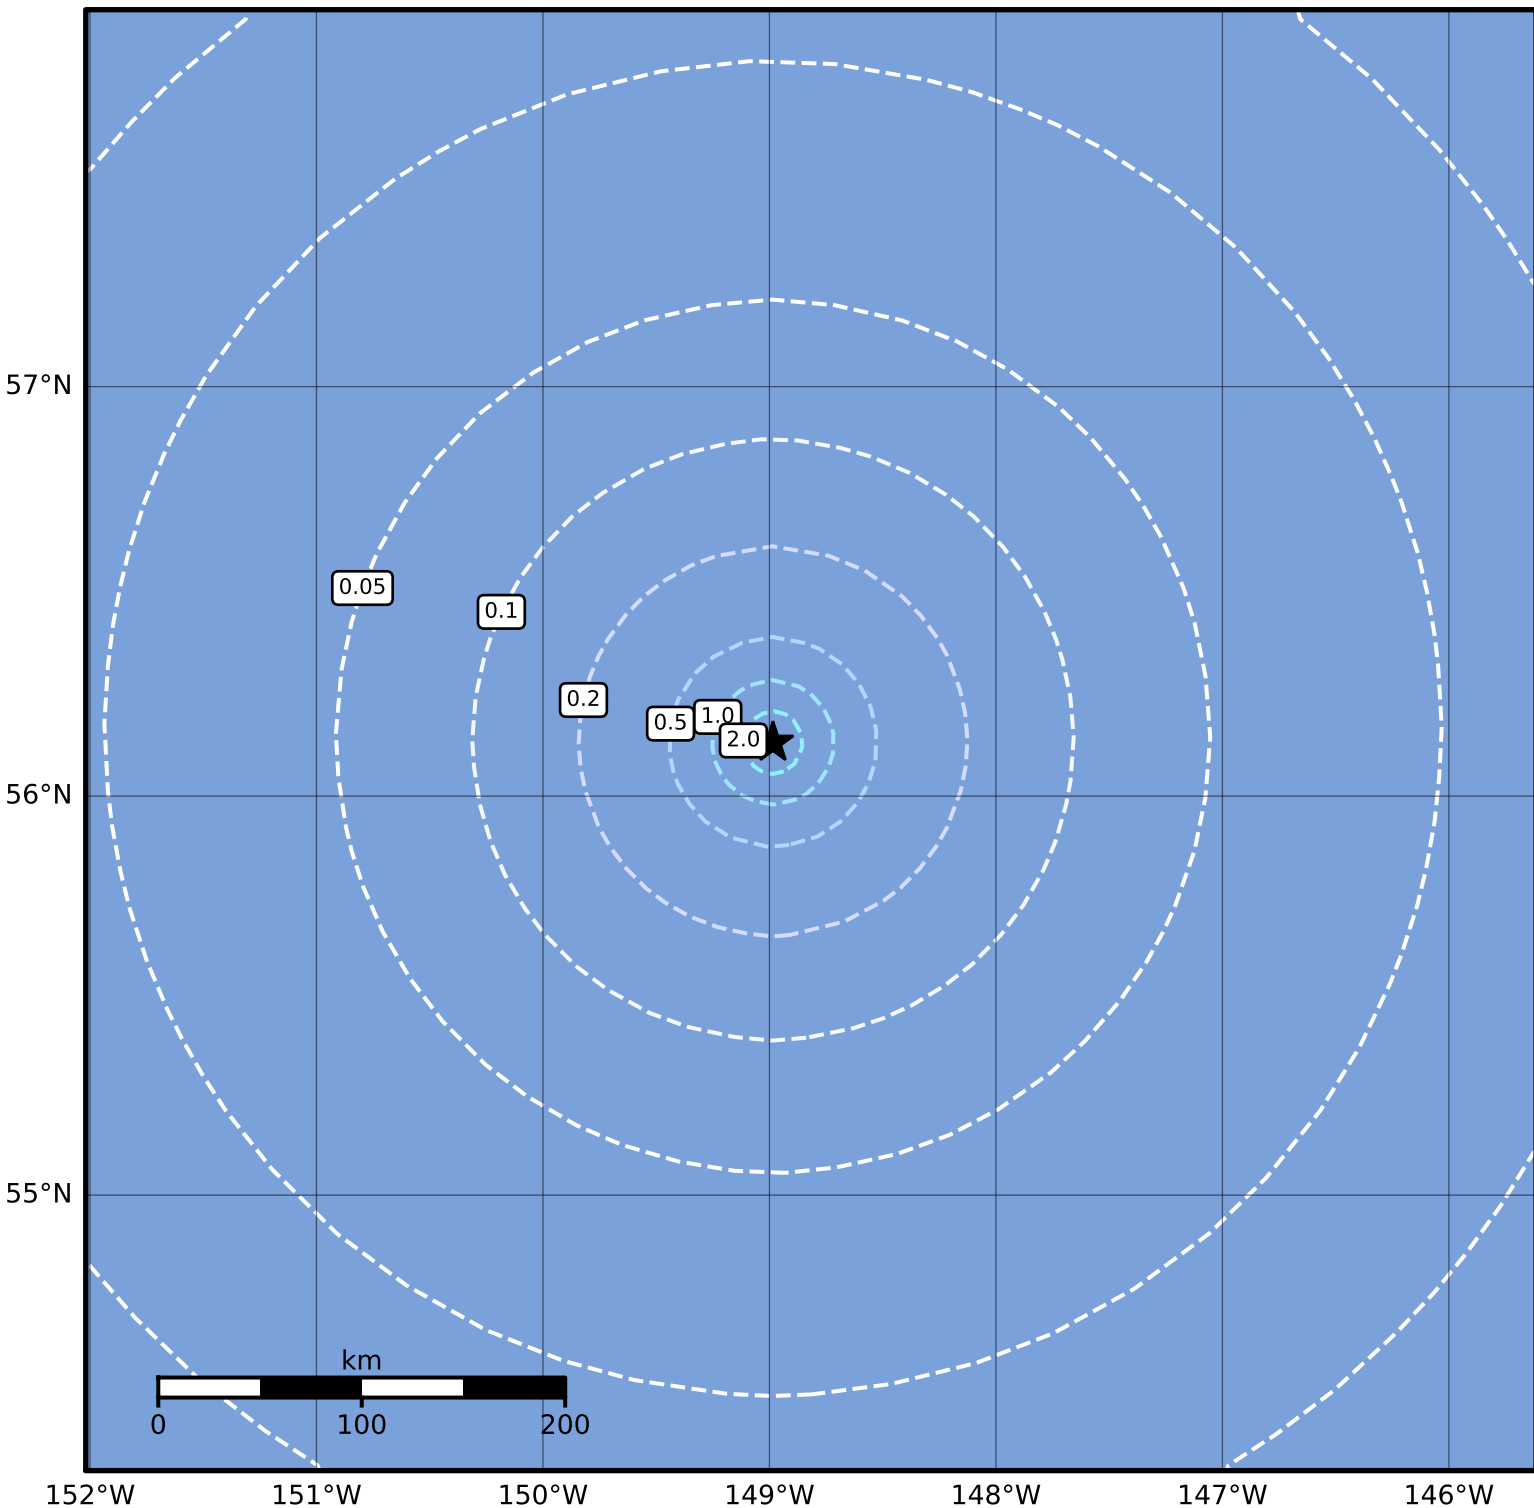

0.3 Second Peak Spectral Acceleration Map Alaska Earthquake Center  
 ShakeMap: 277 km (172 miles) SE of Kodiak  
 Jun 08, 2023 10:53:42 UTC M4.1 N56.13 W148.98 Depth: 8.4km ID:ak0237b4pyjp

<b>SA(0.3) (%g)</b>	<b>0.1</b>	<b>0.2</b>	<b>0.5</b>	<b>1</b>	<b>2</b>	<b>5</b>	<b>10</b>	<b>20</b>	<b>50</b>	<b>100</b>	<b>200</b>
---------------------	------------	------------	------------	----------	----------	----------	-----------	-----------	-----------	------------	------------

Scale based on Worden et al. (2012)

Version 1: Processed 2023-06-08T11:15:14Z

△ Seismic Instrument ○ Reported Intensity

★ Epicenter