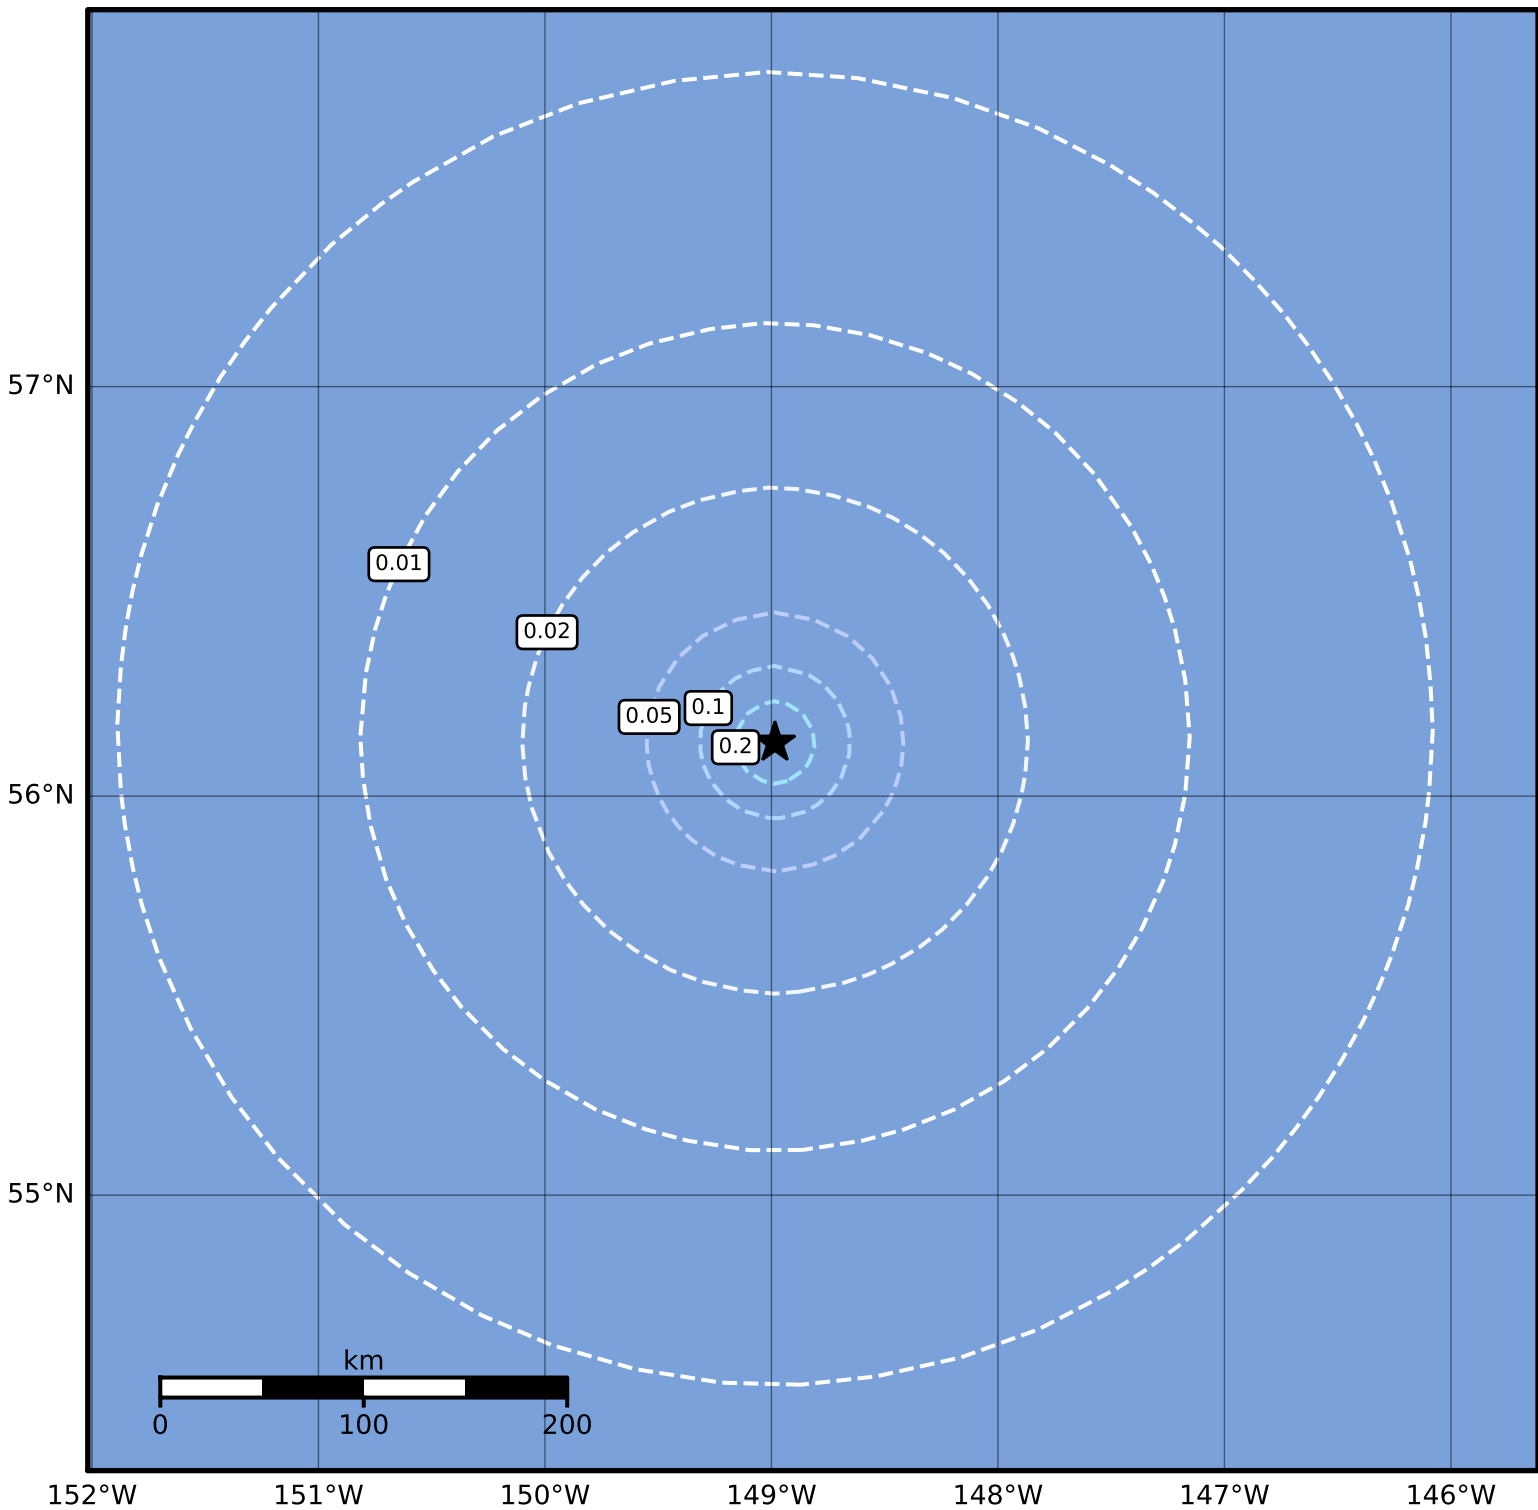

1.0 Second Peak Spectral Acceleration Map Alaska Earthquake Center
ShakeMap: 277 km (172 miles) SE of Kodiak
Jun 08, 2023 10:53:42 UTC M4.1 N56.13 W148.98 Depth: 8.4km ID:ak0237b4pyjp

Scale based on Worden et al. (2012)

Version 1: Processed 2023-06-08T11:15:14Z

△ Seismic Instrument ○ Reported Intensity

★ Epicenter