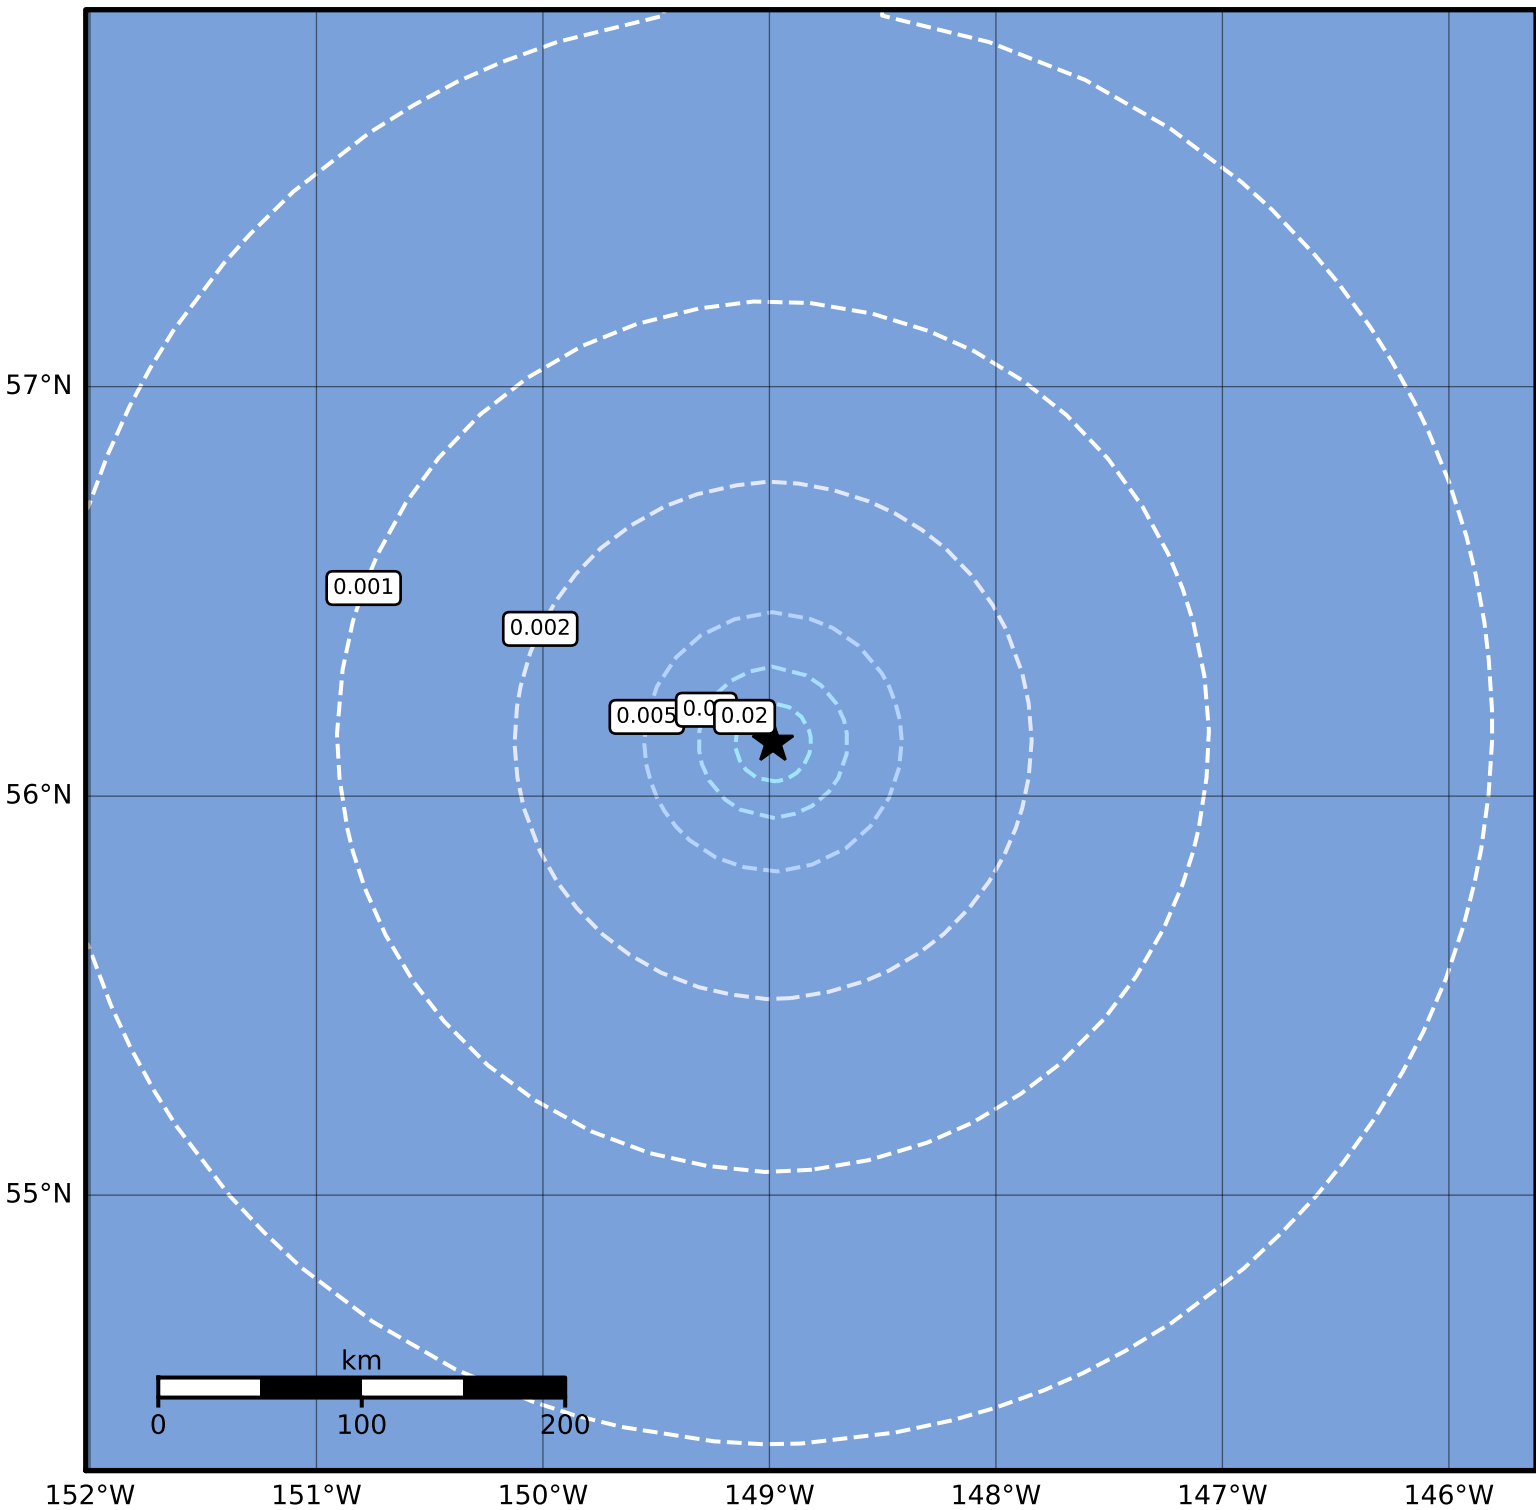

3.0 Second Peak Spectral Acceleration Map Alaska Earthquake Center
 ShakeMap: 277 km (172 miles) SE of Kodiak
 Jun 08, 2023 10:53:42 UTC M4.1 N56.13 W148.98 Depth: 8.4km ID:ak0237b4pyjp

Scale based on Worden et al. (2012)

Version 1: Processed 2023-06-08T11:15:14Z

△ Seismic Instrument ○ Reported Intensity

★ Epicenter