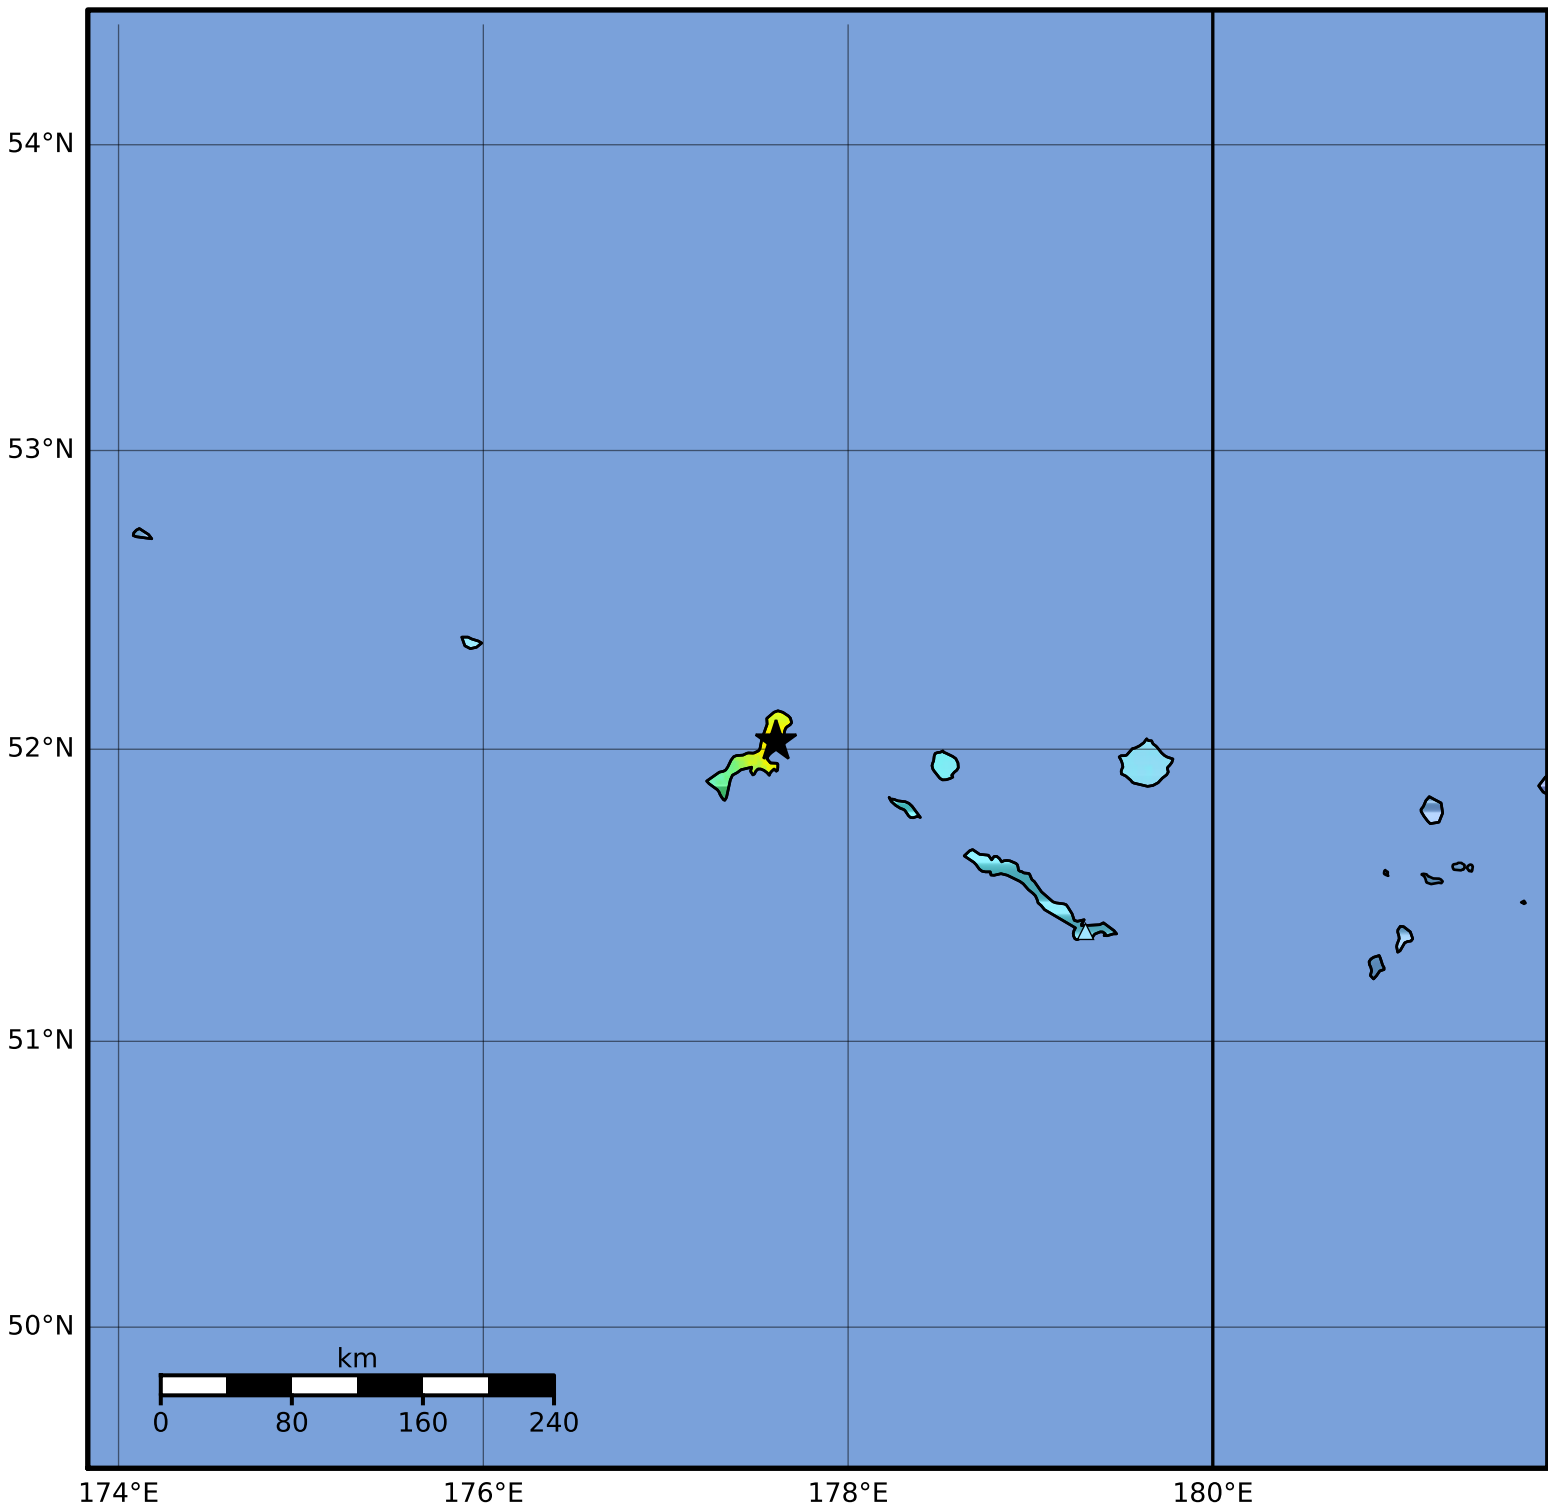

Macroseismic Intensity Map Alaska Earthquake Center
 ShakeMap: 111 km (69 miles) WNW of Amchitka
 Jun 08, 2023 20:31:43 UTC M5.7 N52.03 E177.60 Depth: 10.4km ID:ak0237bajlvt

SHAKING	Not felt	Weak	Light	Moderate	Strong	Very strong	Severe	Violent	Extreme
DAMAGE	None	None	None	Very light	Light	Moderate	Moderate/heavy	Heavy	Very heavy
PGA(%g)	<0.0464	0.297	2.76	6.2	11.5	21.5	40.1	74.7	>139
PGV(cm/s)	<0.0215	0.135	1.41	4.65	9.64	20	41.4	85.8	>178
INTENSITY	I	II-III	IV	V	VI	VII	VIII	IX	X+

Scale based on Worden et al. (2012)

Version 7: Processed 2023-06-08T21:20:46Z

△ Seismic Instrument ○ Reported Intensity

★ Epicenter