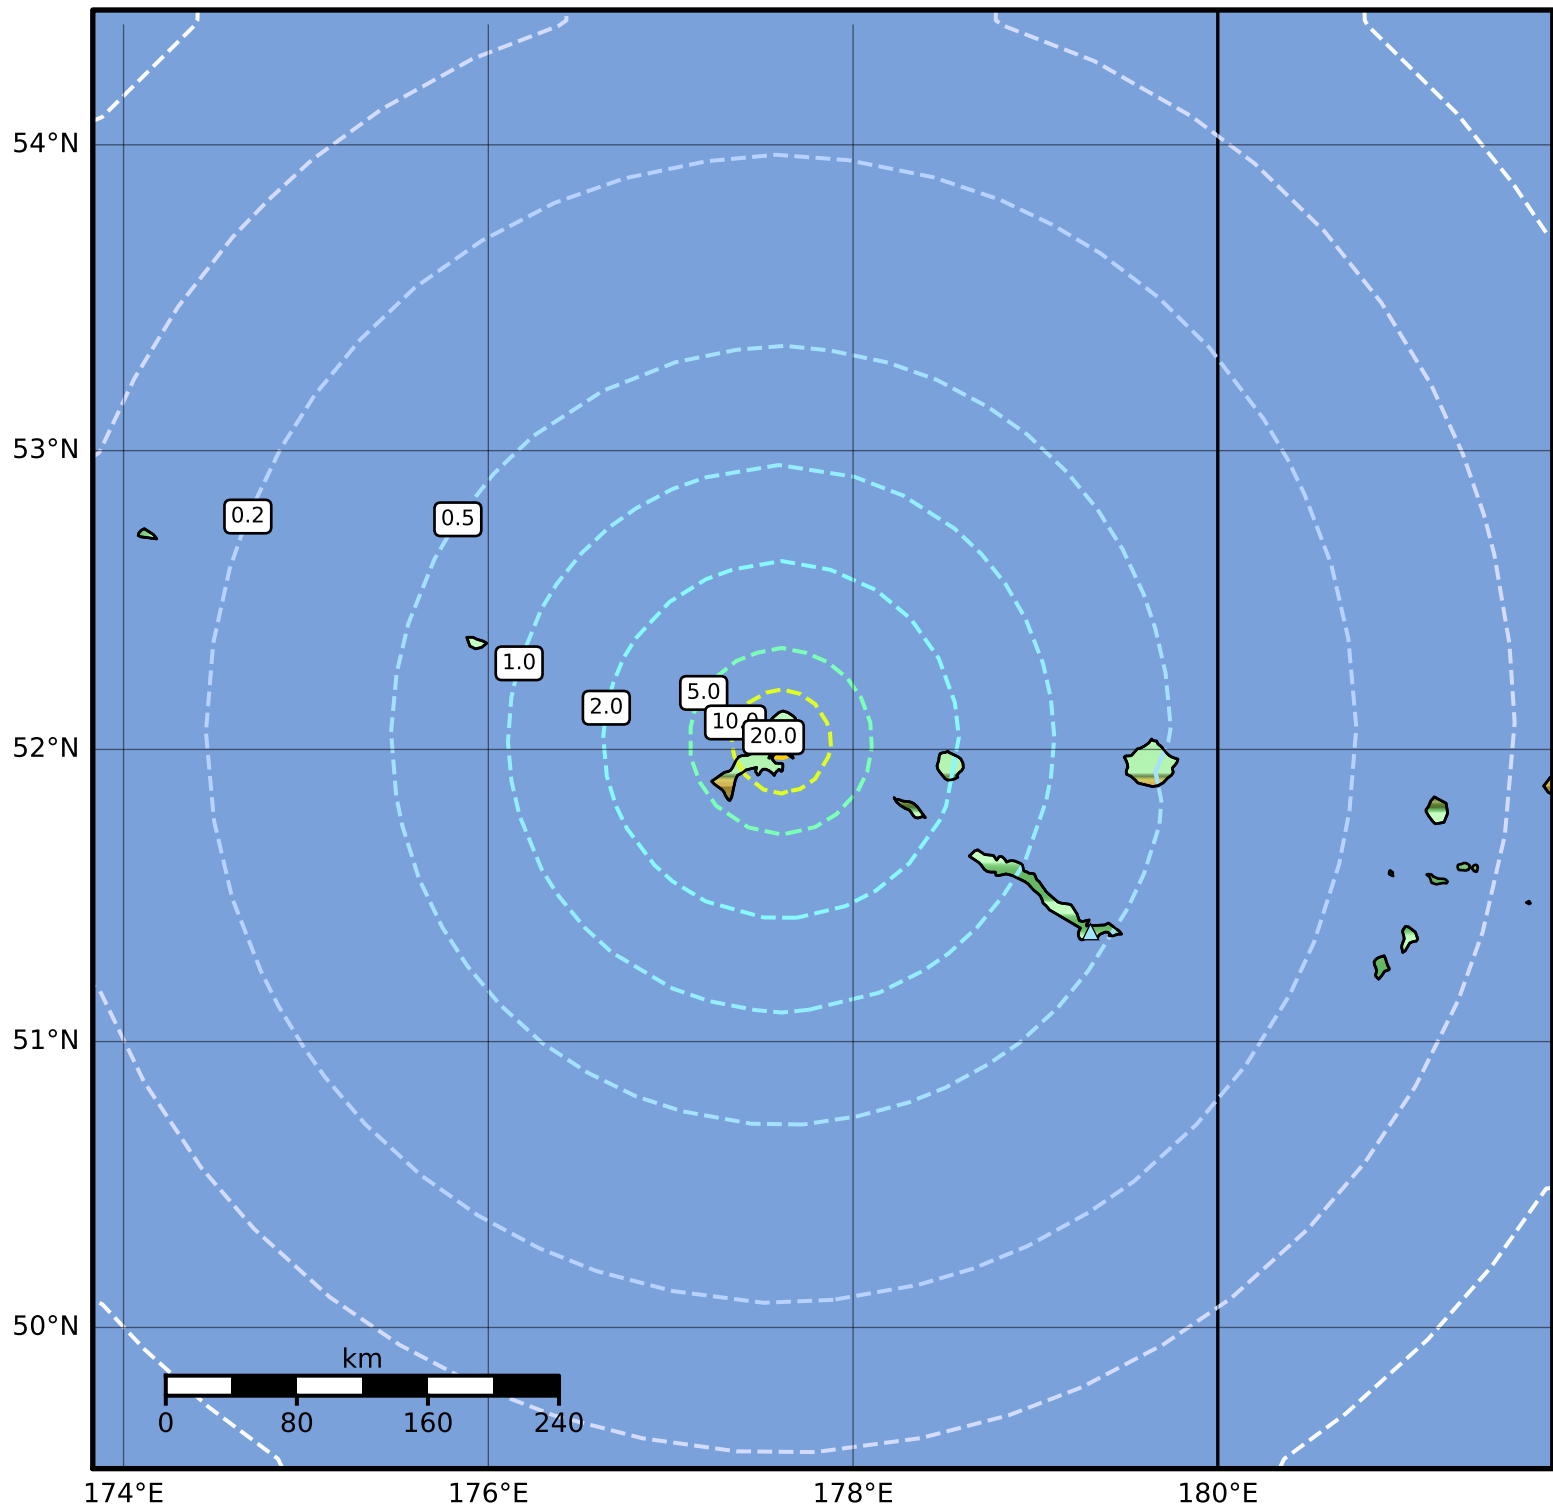

Peak Ground Acceleration Map Alaska Earthquake Center
 ShakeMap: 111 km (69 miles) WNW of Amchitka
 Jun 08, 2023 20:31:43 UTC M5.7 N52.03 E177.60 Depth: 10.4km ID:ak0237bajlvt

PGA (%g)	0.1	0.2	0.5	1	2	5	10	20	50	100	200
-----------------	------------	------------	------------	----------	----------	----------	-----------	-----------	-----------	------------	------------

Scale based on Worden et al. (2012)

Version 7: Processed 2023-06-08T21:20:46Z

△ Seismic Instrument ○ Reported Intensity

★ Epicenter