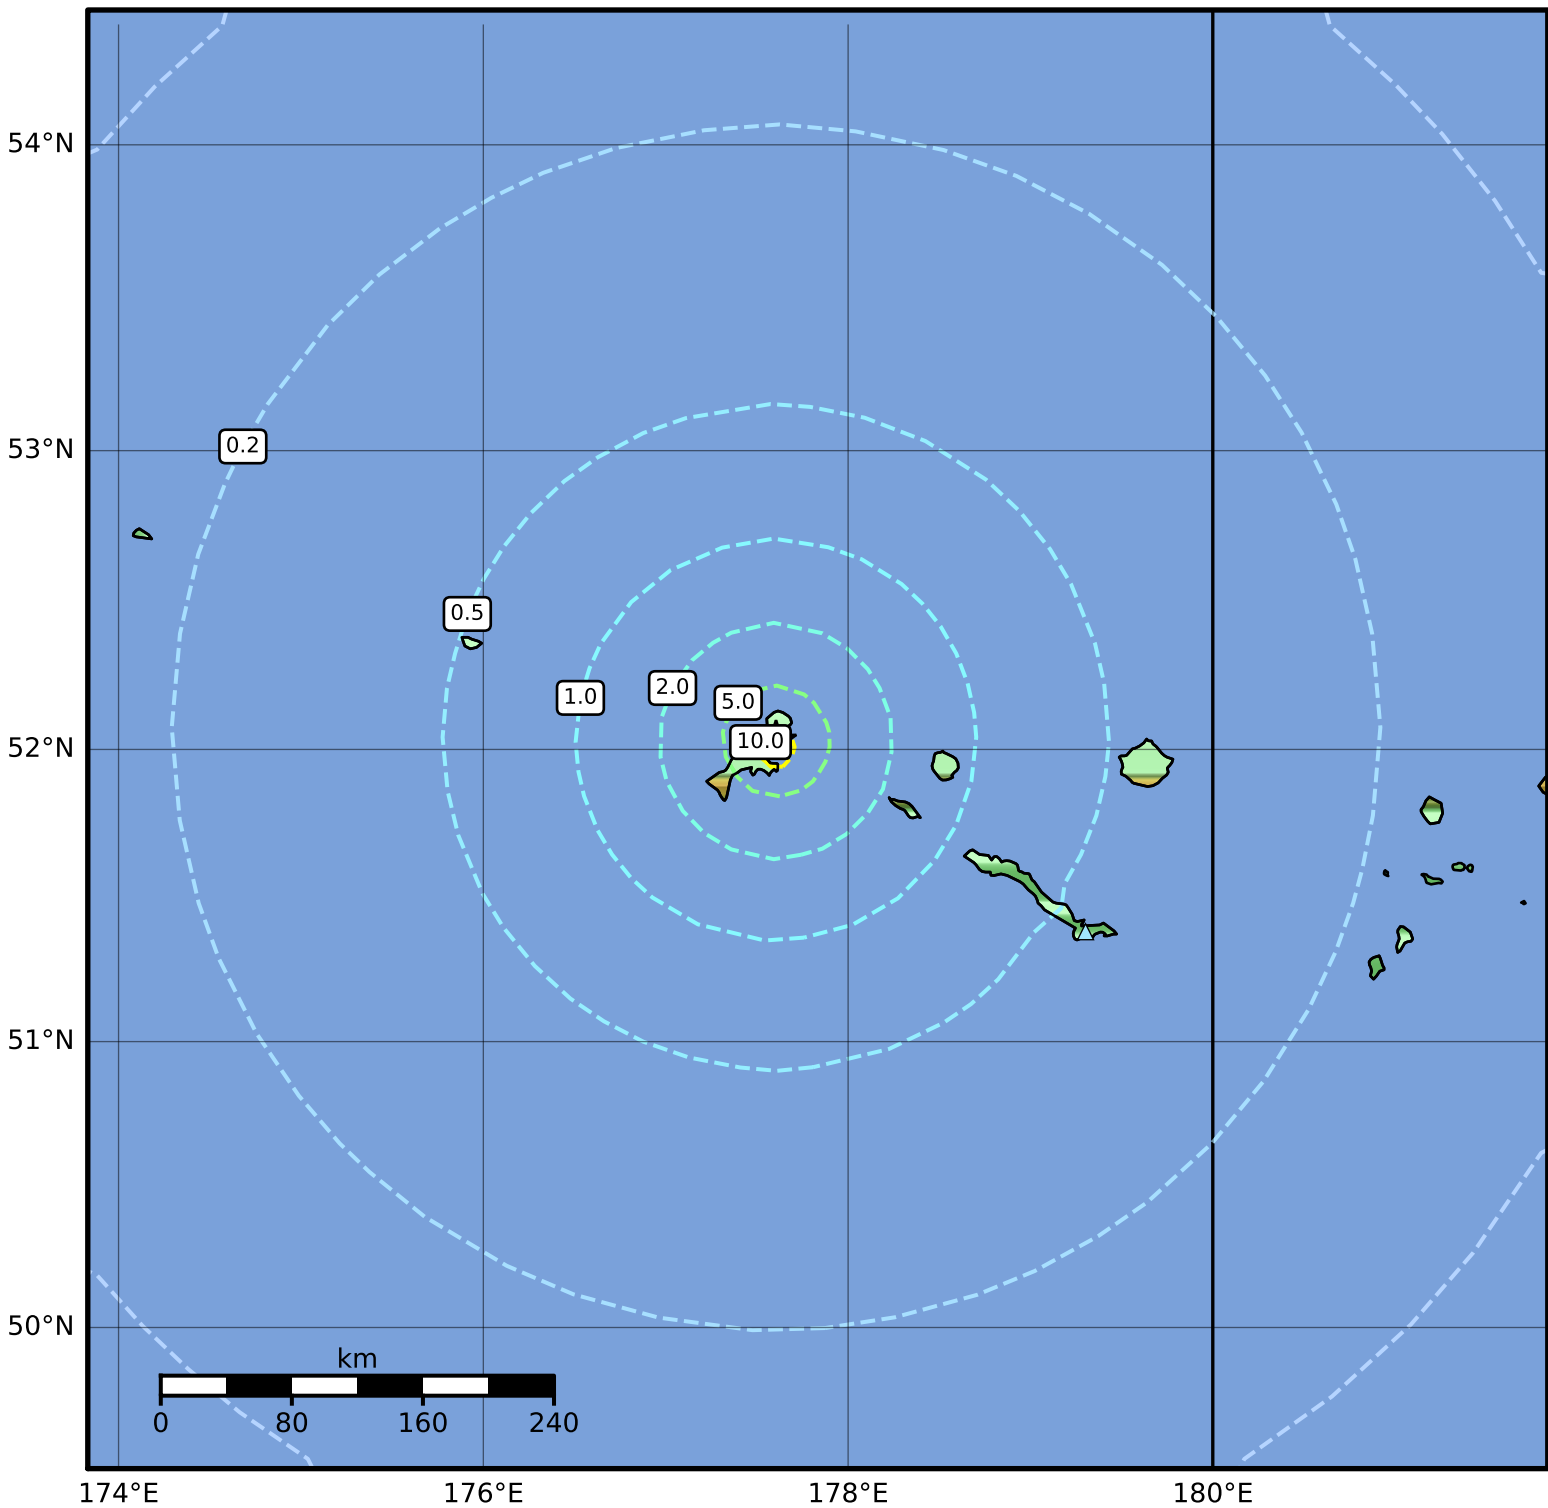

Peak Ground Velocity Map Alaska Earthquake Center
ShakeMap: 111 km (69 miles) WNW of Amchitka
Jun 08, 2023 20:31:43 UTC M5.7 N52.03 E177.60 Depth: 10.4km ID:ak0237bajlvt

PGV (cm/s)	0.1	0.2	0.5	1	2	5	10	20	50	100	200
------------	-----	-----	-----	---	---	---	----	----	----	-----	-----

Scale based on Worden et al. (2012)

Version 7: Processed 2023-06-08T21:20:46Z

△ Seismic Instrument ○ Reported Intensity

★ Epicenter