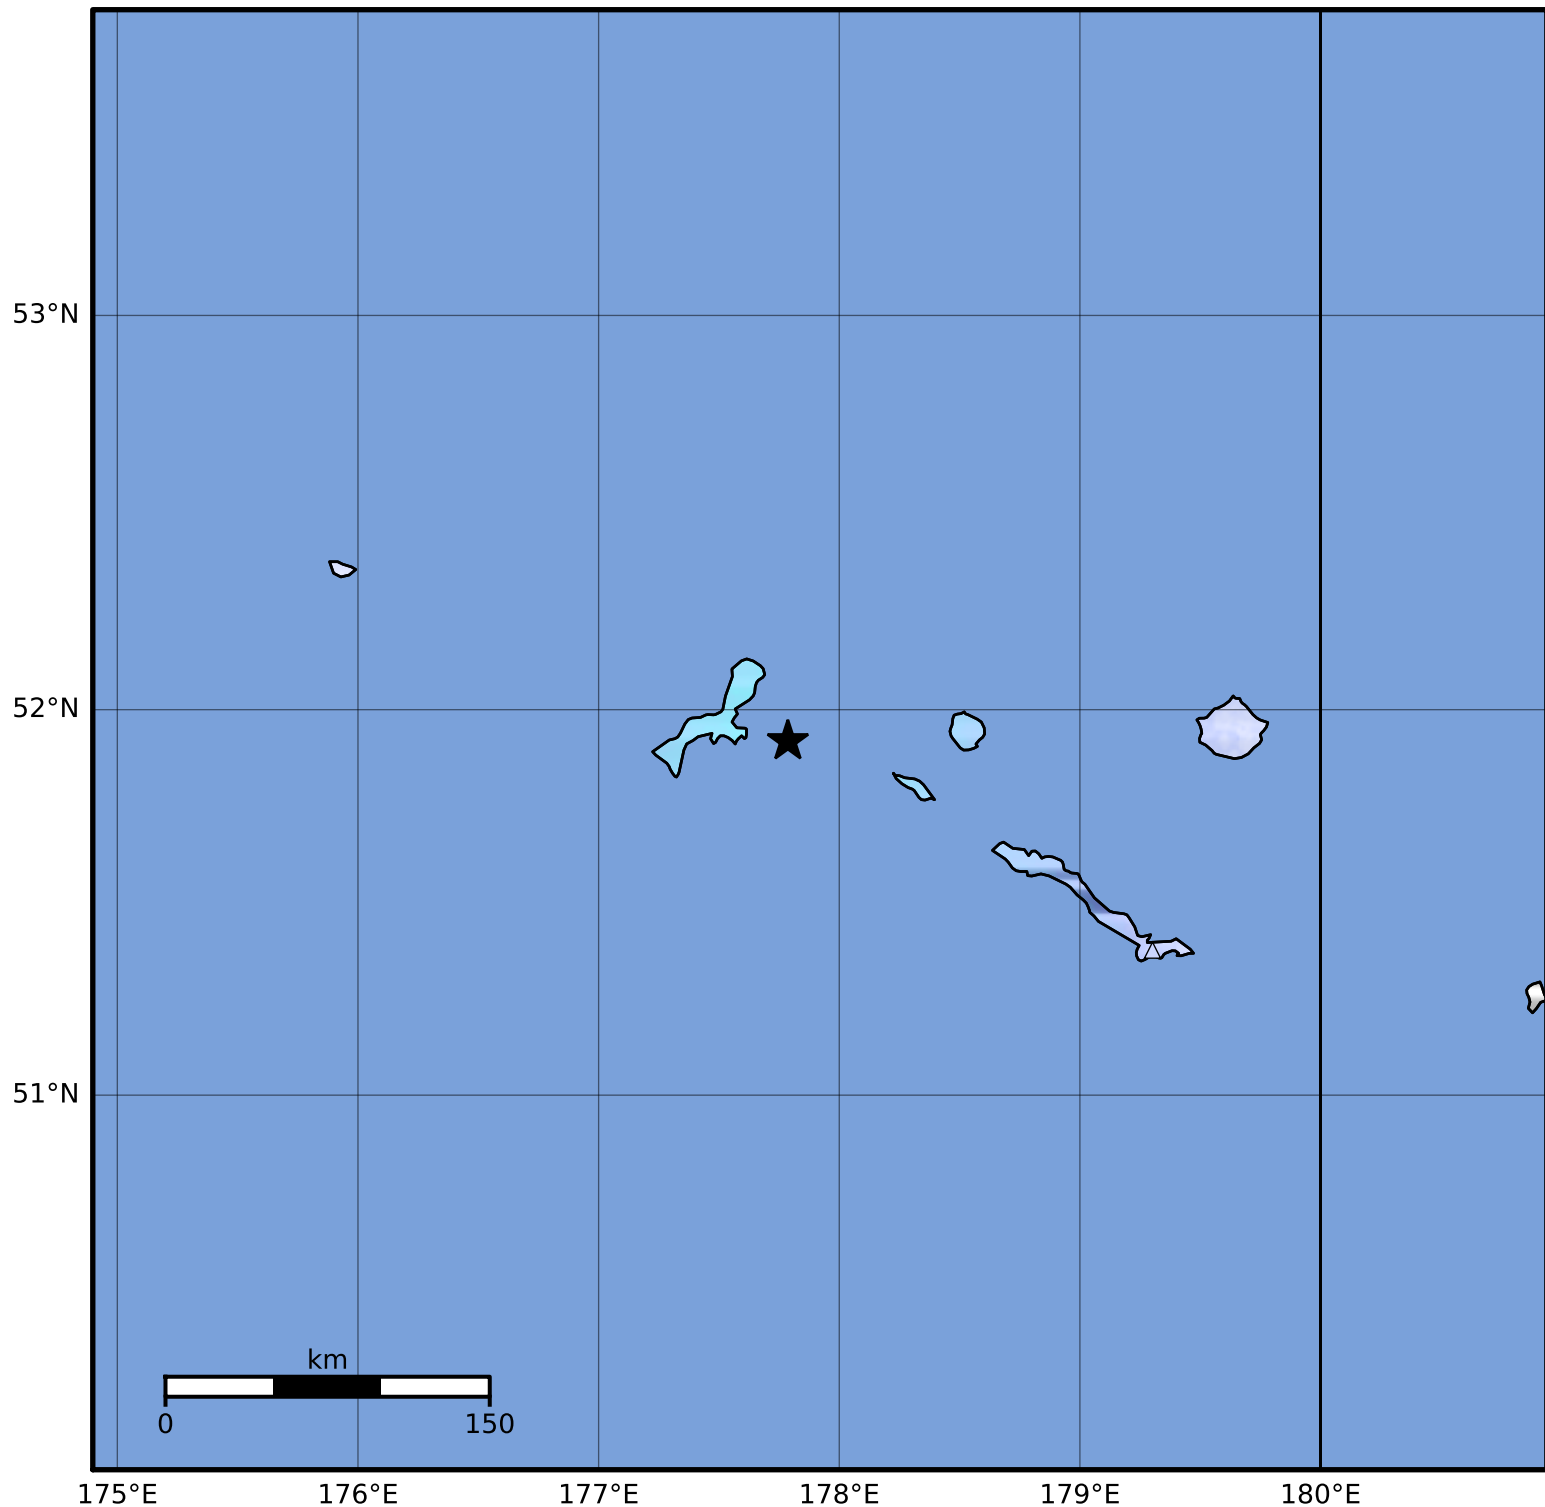

Macroseismic Intensity Map Alaska Earthquake Center
 ShakeMap: 94 km (58 miles) WNW of Amchitka
 Jun 08, 2023 20:33:16 UTC M4.5 N51.92 E177.79 Depth: 5.1km ID:ak0237bajyeq

SHAKING	Not felt	Weak	Light	Moderate	Strong	Very strong	Severe	Violent	Extreme
DAMAGE	None	None	None	Very light	Light	Moderate	Moderate/heavy	Heavy	Very heavy
PGA(%g)	<0.0464	0.297	2.76	6.2	11.5	21.5	40.1	74.7	>139
PGV(cm/s)	<0.0215	0.135	1.41	4.65	9.64	20	41.4	85.8	>178
INTENSITY	I	II-III	IV	V	VI	VII	VIII	IX	X+

Scale based on Worden et al. (2012)

Version 1: Processed 2023-06-08T21:12:22Z

△ Seismic Instrument ○ Reported Intensity

★ Epicenter