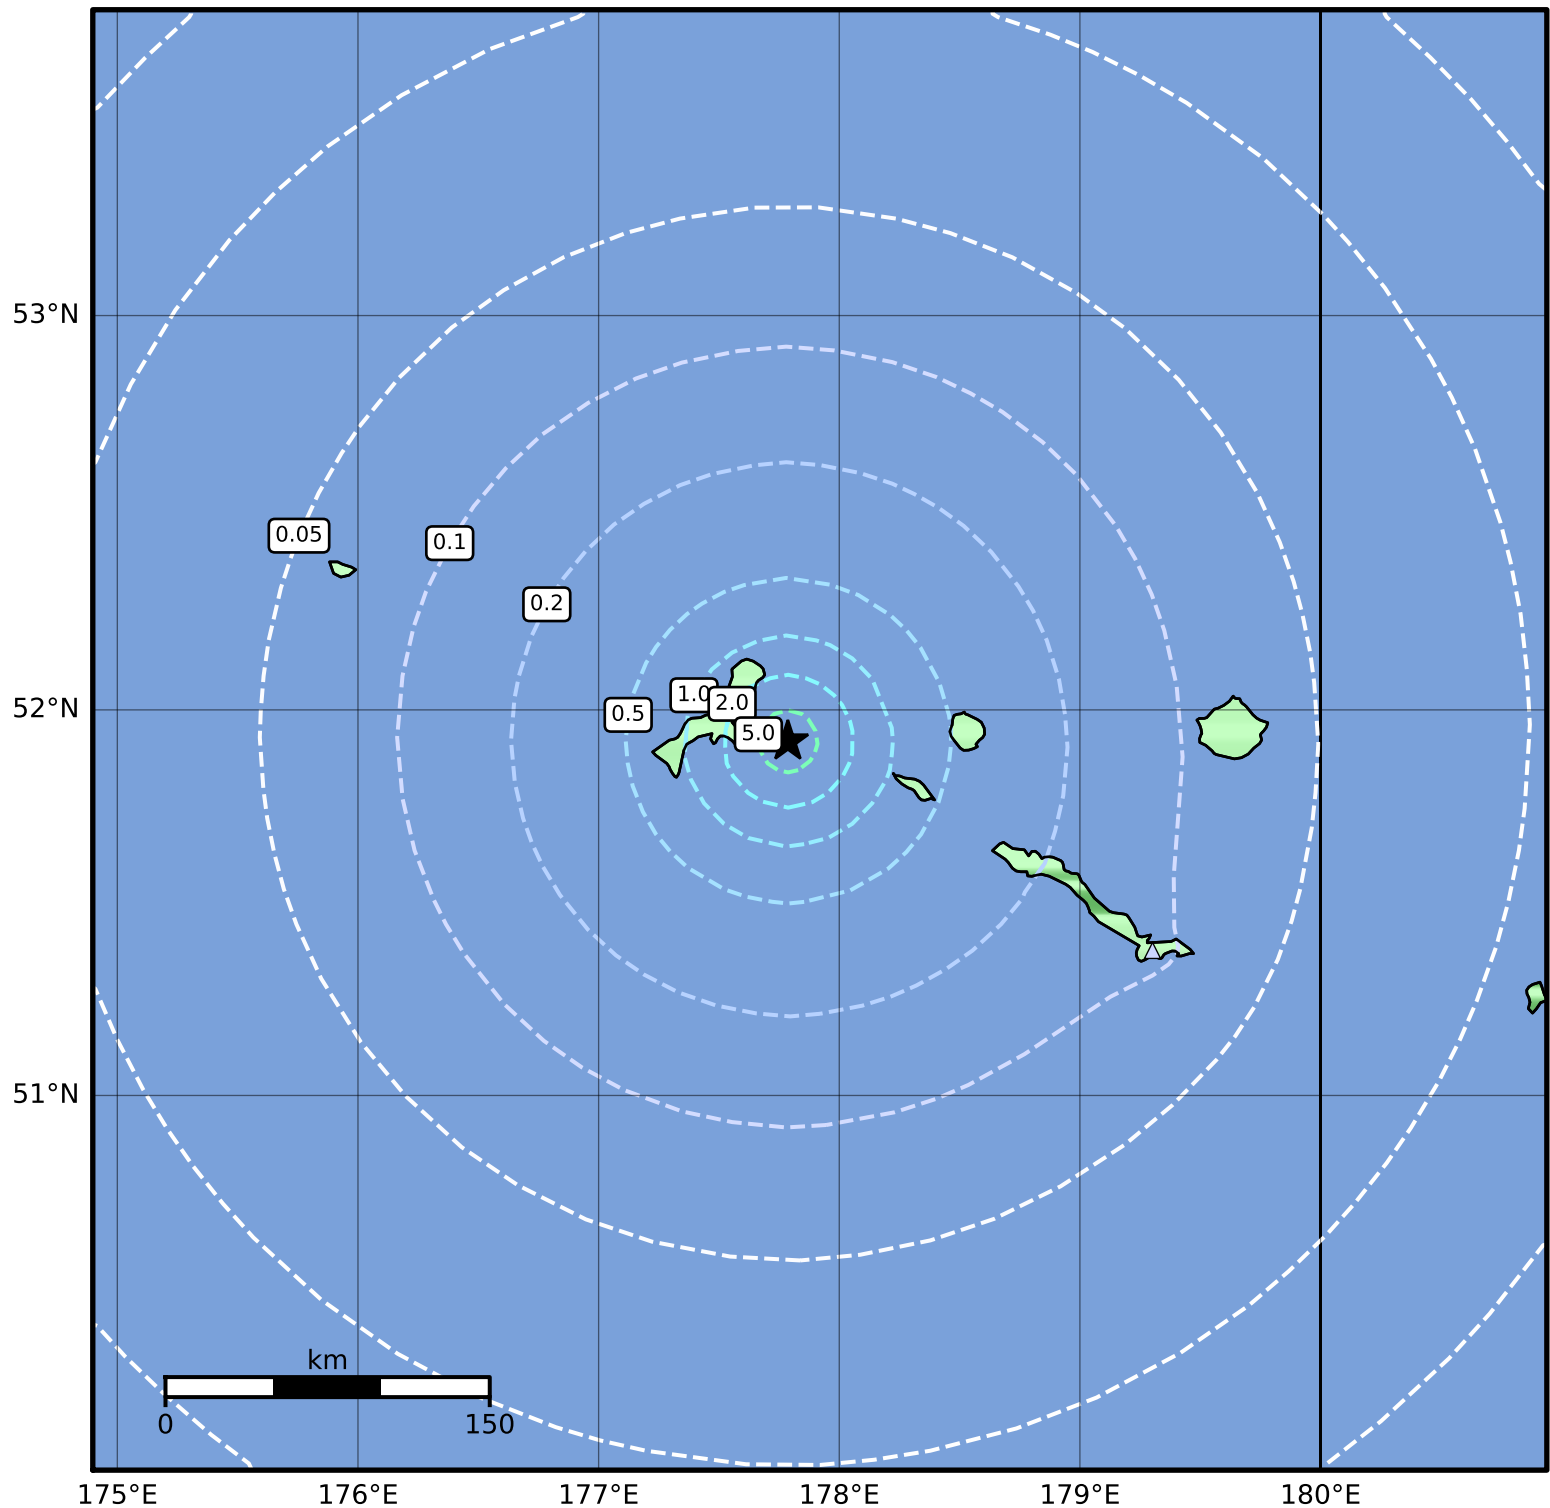

Peak Ground Acceleration Map Alaska Earthquake Center
 ShakeMap: 94 km (58 miles) WNW of Amchitka
 Jun 08, 2023 20:33:16 UTC M4.5 N51.92 E177.79 Depth: 5.1km ID:ak0237bajyeq

PGA (%g)	0.1	0.2	0.5	1	2	5	10	20	50	100	200
----------	-----	-----	-----	---	---	---	----	----	----	-----	-----

Scale based on Worden et al. (2012)

Version 1: Processed 2023-06-08T21:12:22Z

△ Seismic Instrument ○ Reported Intensity

★ Epicenter