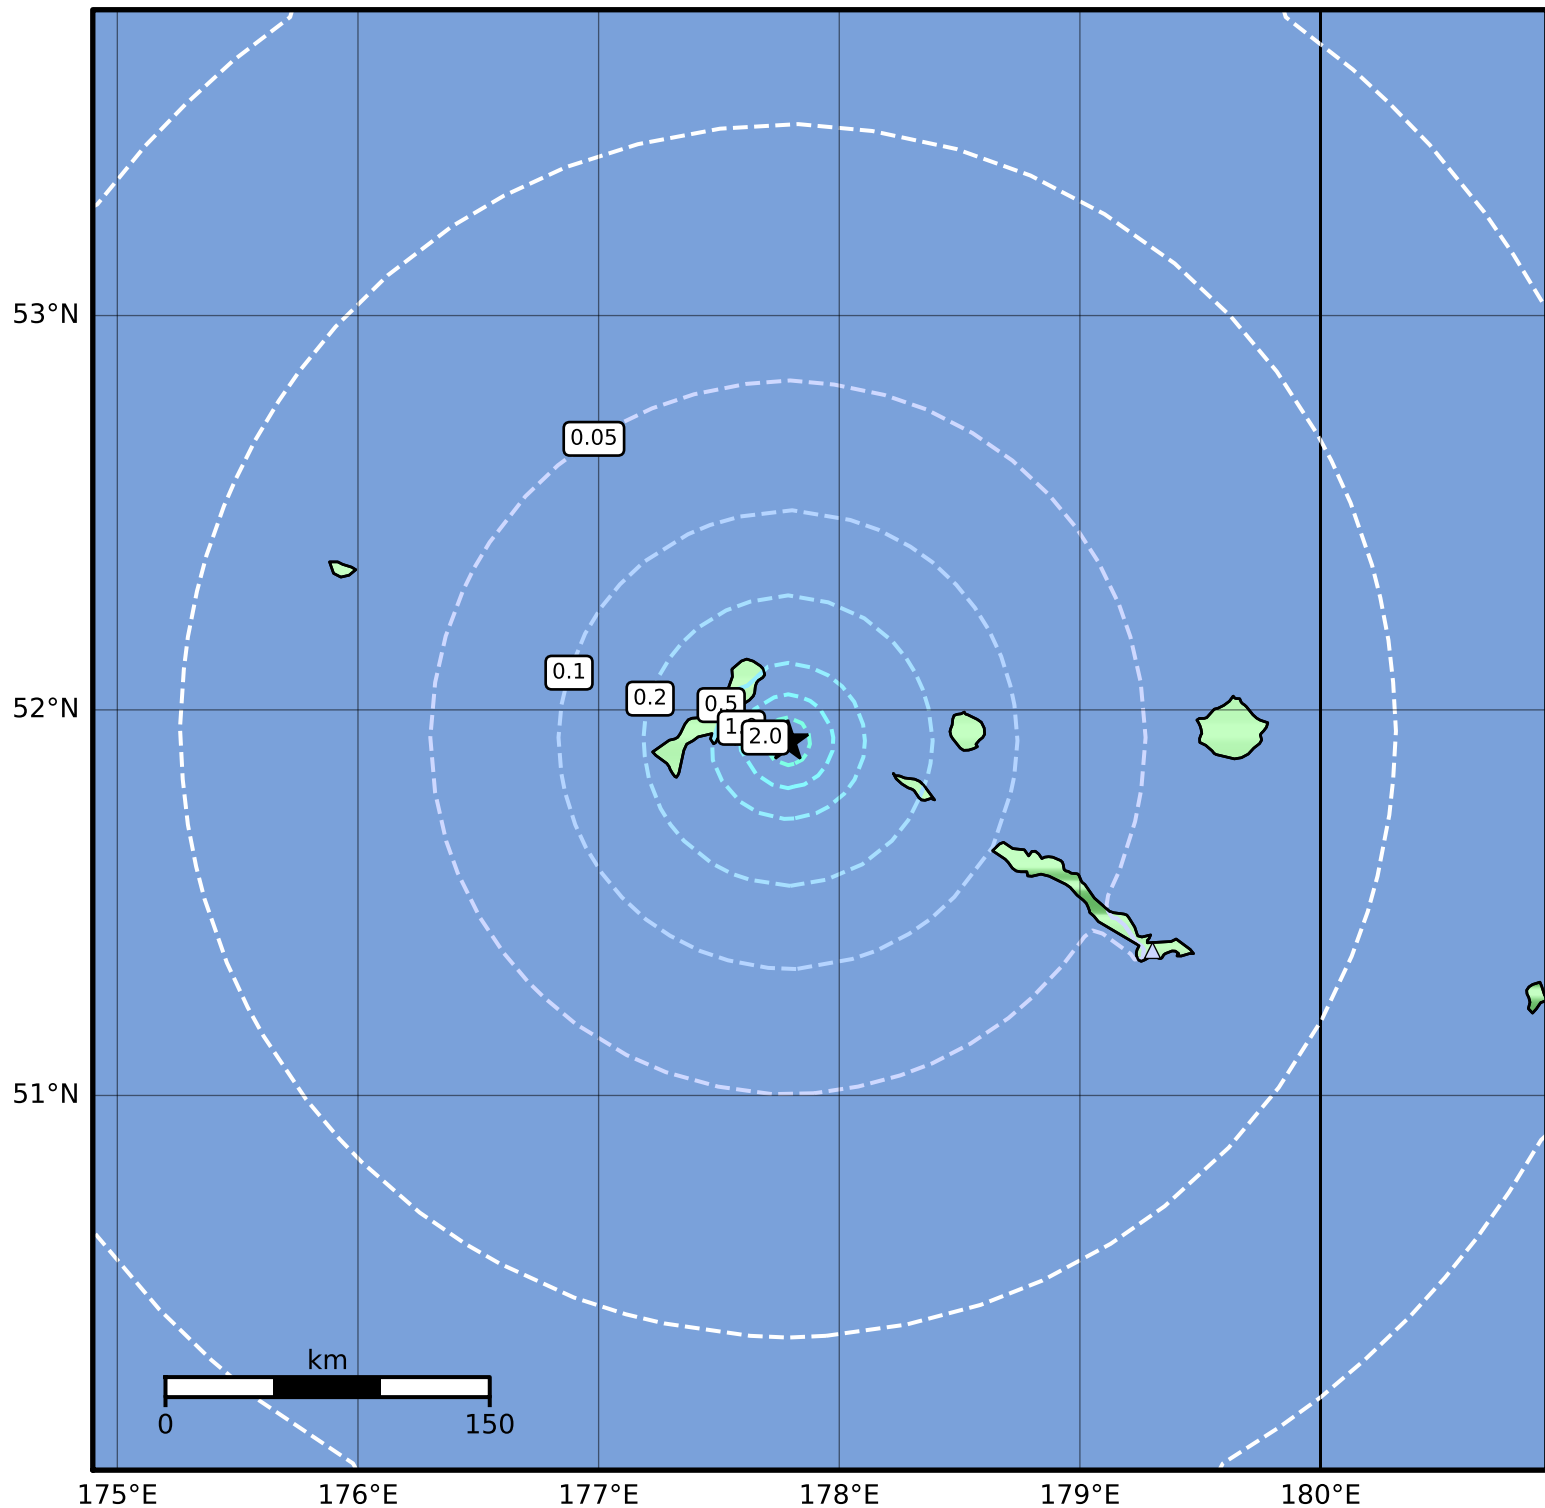

Peak Ground Velocity Map Alaska Earthquake Center
ShakeMap: 94 km (58 miles) WNW of Amchitka
Jun 08, 2023 20:33:16 UTC M4.5 N51.92 E177.79 Depth: 5.1km ID:ak0237bajyeq

PGV (cm/s)	0.1	0.2	0.5	1	2	5	10	20	50	100	200
------------	-----	-----	-----	---	---	---	----	----	----	-----	-----

Scale based on Worden et al. (2012)

Version 1: Processed 2023-06-08T21:12:22Z

△ Seismic Instrument ○ Reported Intensity

★ Epicenter