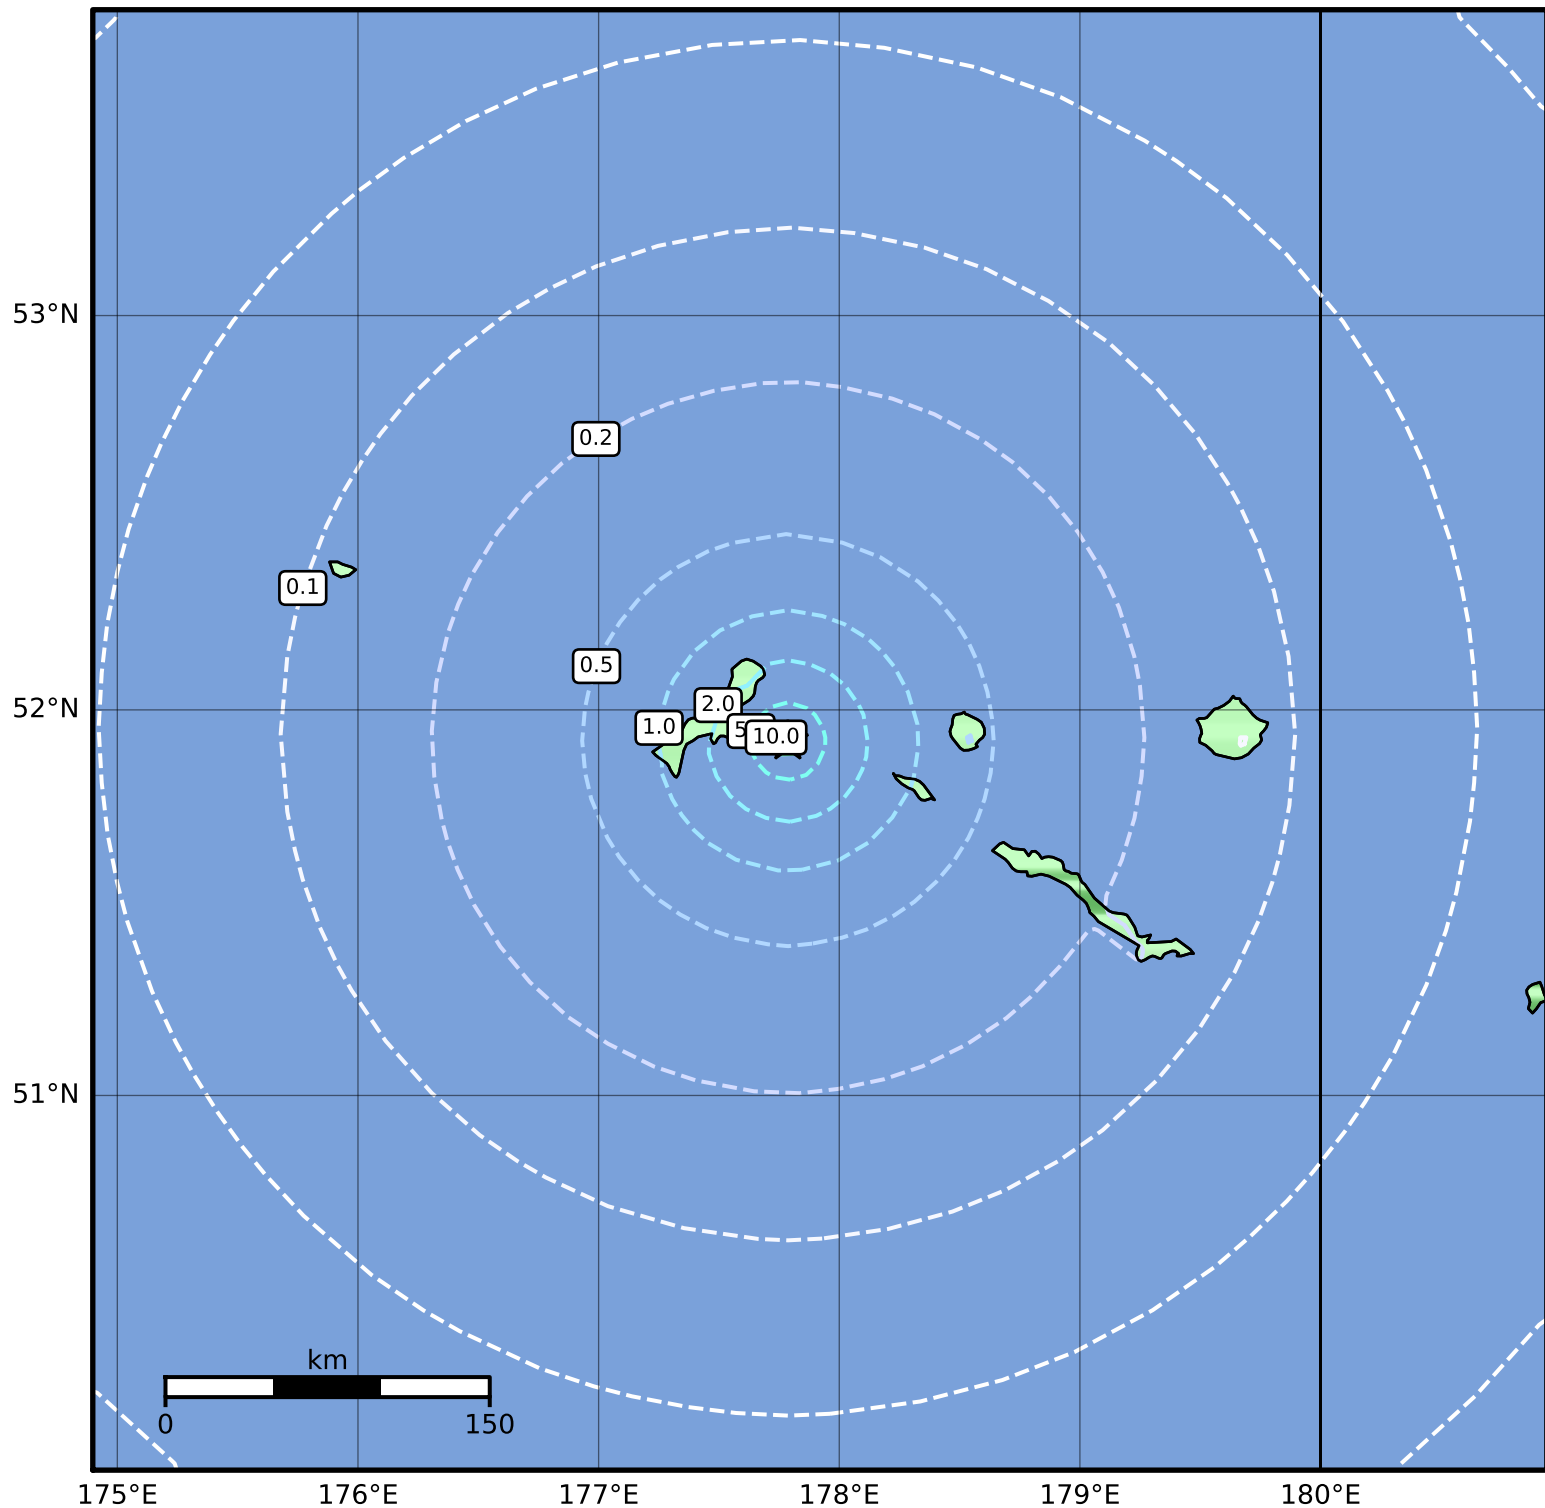

0.3 Second Peak Spectral Acceleration Map Alaska Earthquake Center
 ShakeMap: 94 km (58 miles) WNW of Amchitka
 Jun 08, 2023 20:33:16 UTC M4.5 N51.92 E177.79 Depth: 5.1km ID:ak0237bajyeq

SA(0.3) (%g)	0.1	0.2	0.5	1	2	5	10	20	50	100	200
--------------	-----	-----	-----	---	---	---	----	----	----	-----	-----

Scale based on Worden et al. (2012)

Version 1: Processed 2023-06-08T21:12:22Z

△ Seismic Instrument ○ Reported Intensity

★ Epicenter