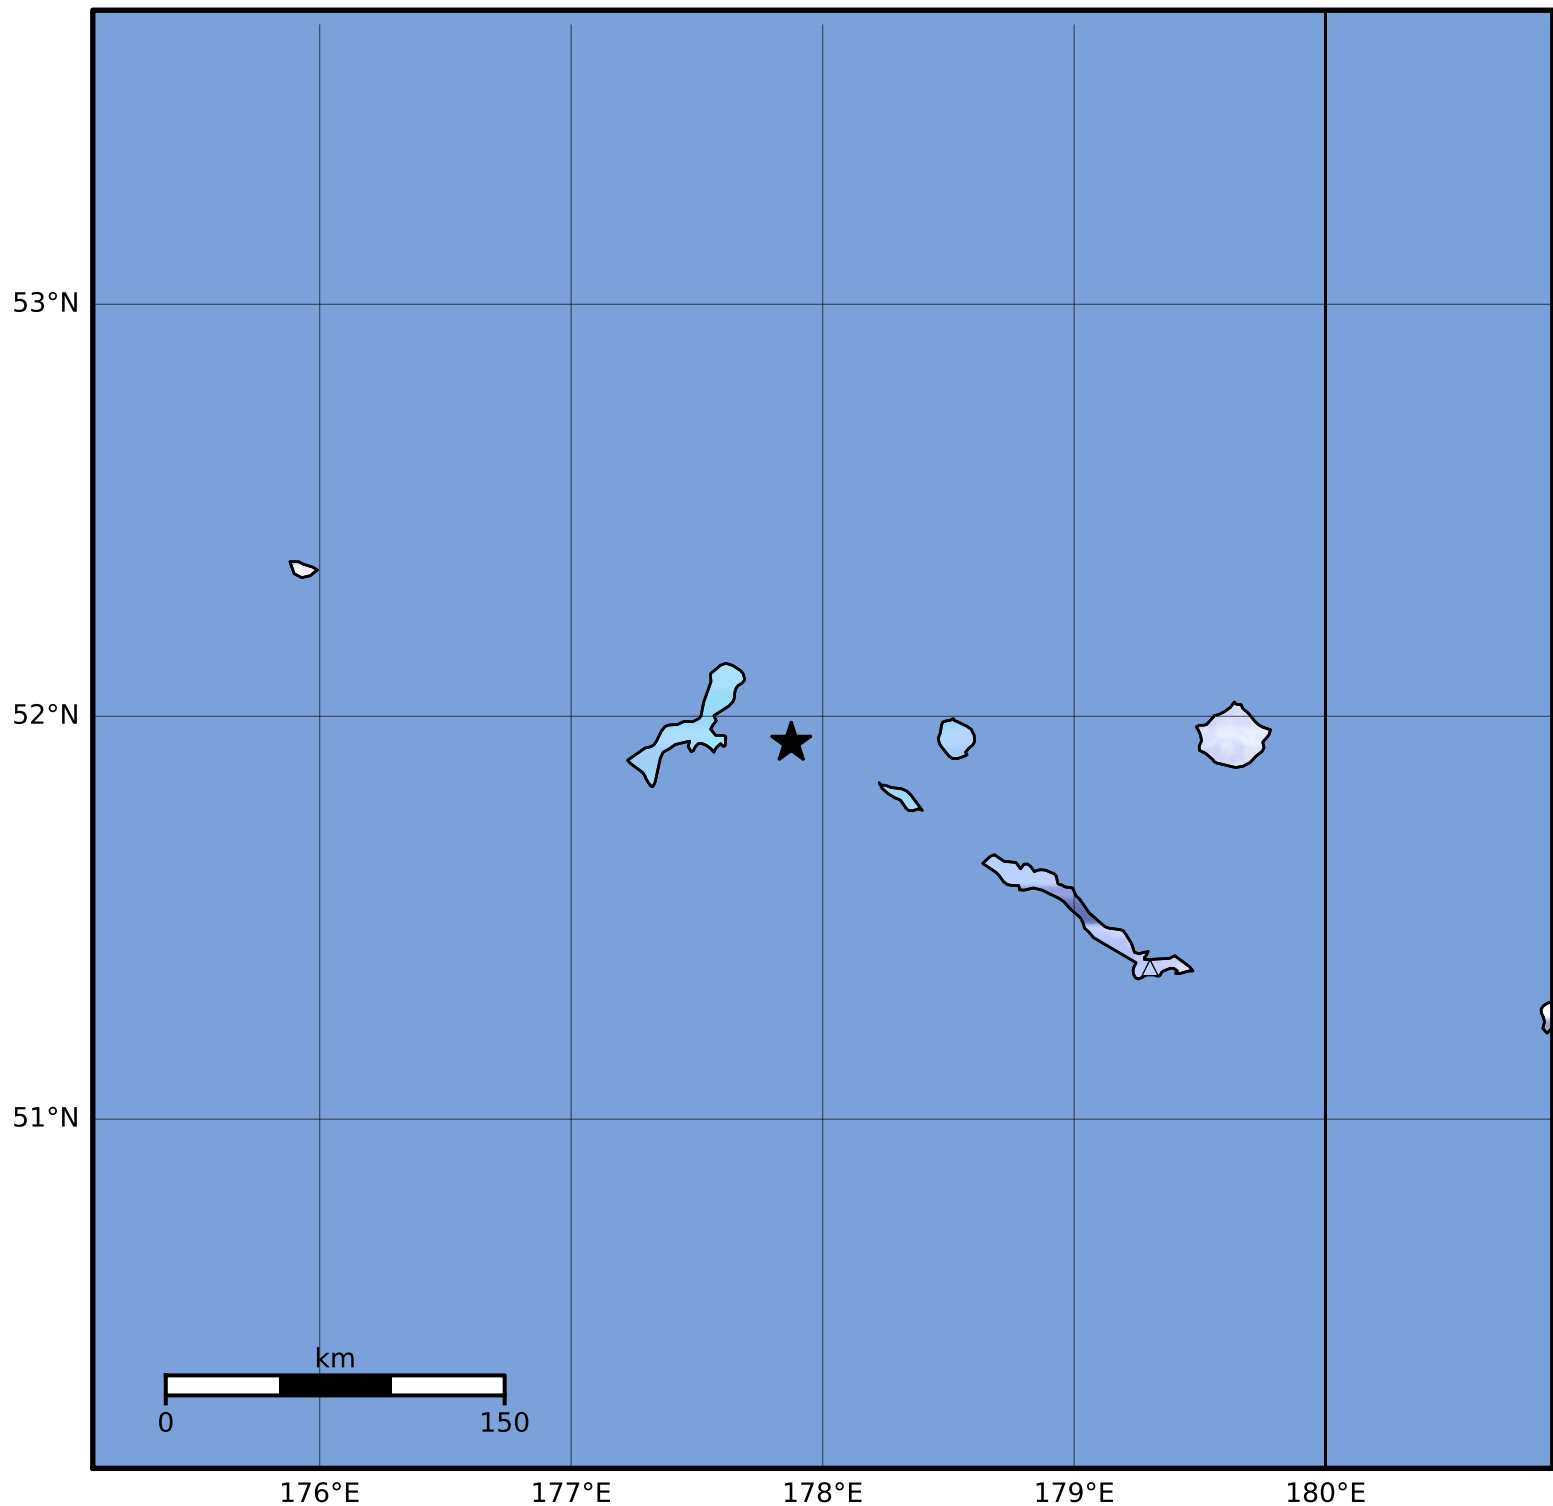

Macroseismic Intensity Map Alaska Earthquake Center
 ShakeMap: 90 km (56 miles) WNW of Amchitka
 Jun 08, 2023 20:34:55 UTC M4.3 N51.94 E177.88 Depth: 5.0km ID:ak0237bakcvd

SHAKING	Not felt	Weak	Light	Moderate	Strong	Very strong	Severe	Violent	Extreme
DAMAGE	None	None	None	Very light	Light	Moderate	Moderate/heavy	Heavy	Very heavy
PGA(%g)	<0.0464	0.297	2.76	6.2	11.5	21.5	40.1	74.7	>139
PGV(cm/s)	<0.0215	0.135	1.41	4.65	9.64	20	41.4	85.8	>178
INTENSITY	I	II-III	IV	V	VI	VII	VIII	IX	X+

Scale based on Worden et al. (2012)

Version 1: Processed 2023-06-08T21:24:51Z

△ Seismic Instrument ○ Reported Intensity

★ Epicenter