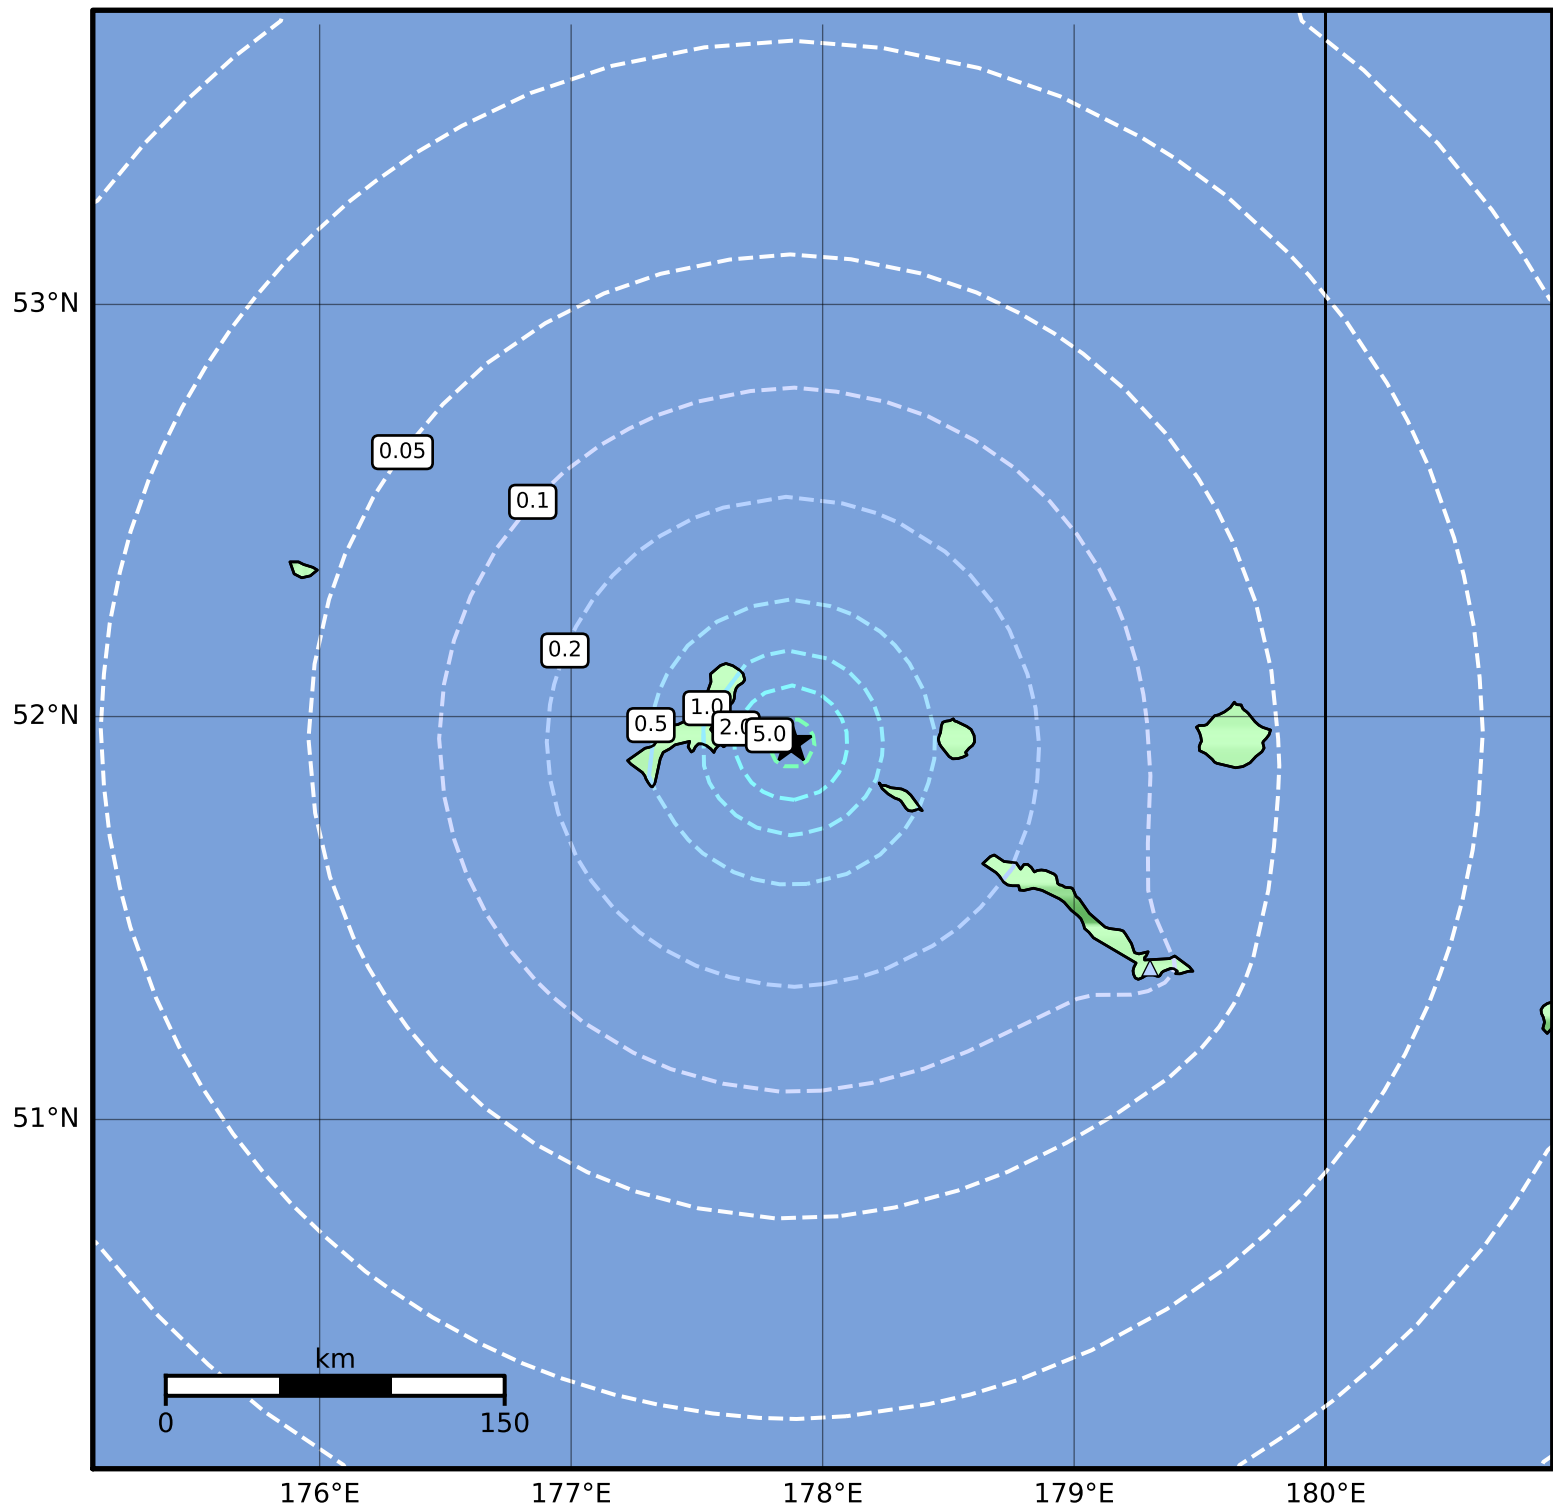

Peak Ground Acceleration Map Alaska Earthquake Center
ShakeMap: 90 km (56 miles) WNW of Amchitka
Jun 08, 2023 20:34:55 UTC M4.3 N51.94 E177.88 Depth: 5.0km ID:ak0237bakcvd

PGA (%g)	0.1	0.2	0.5	1	2	5	10	20	50	100	200
----------	-----	-----	-----	---	---	---	----	----	----	-----	-----

Scale based on Worden et al. (2012)

Version 1: Processed 2023-06-08T21:24:51Z

△ Seismic Instrument ○ Reported Intensity

★ Epicenter