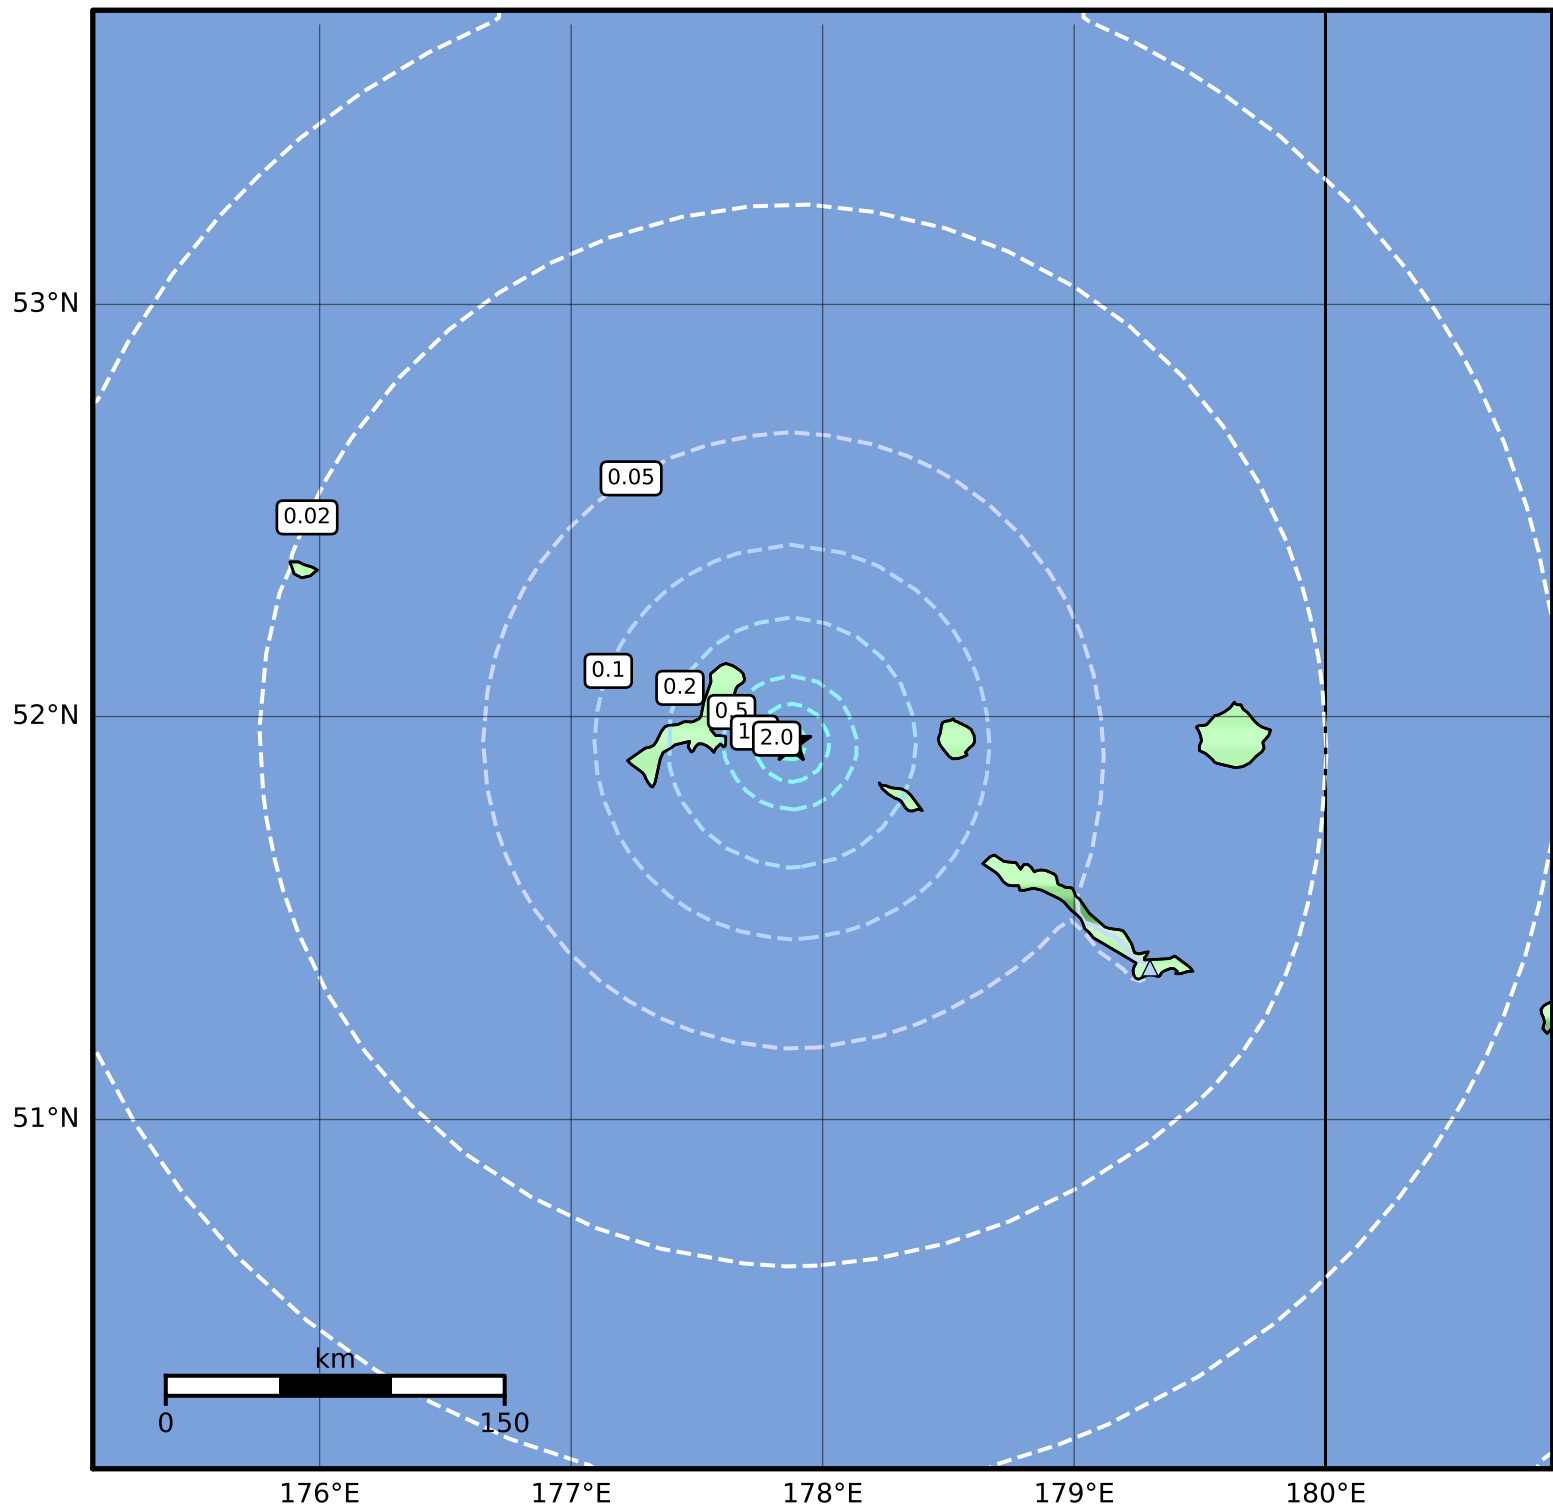

Peak Ground Velocity Map Alaska Earthquake Center  
ShakeMap: 90 km (56 miles) WNW of Amchitka  
Jun 08, 2023 20:34:55 UTC M4.3 N51.94 E177.88 Depth: 5.0km ID:ak0237bakcvd

PGV (cm/s)	0.1	0.2	0.5	1	2	5	10	20	50	100	200
------------	-----	-----	-----	---	---	---	----	----	----	-----	-----

Scale based on Worden et al. (2012)

Version 1: Processed 2023-06-08T21:24:51Z

△ Seismic Instrument ○ Reported Intensity

★ Epicenter