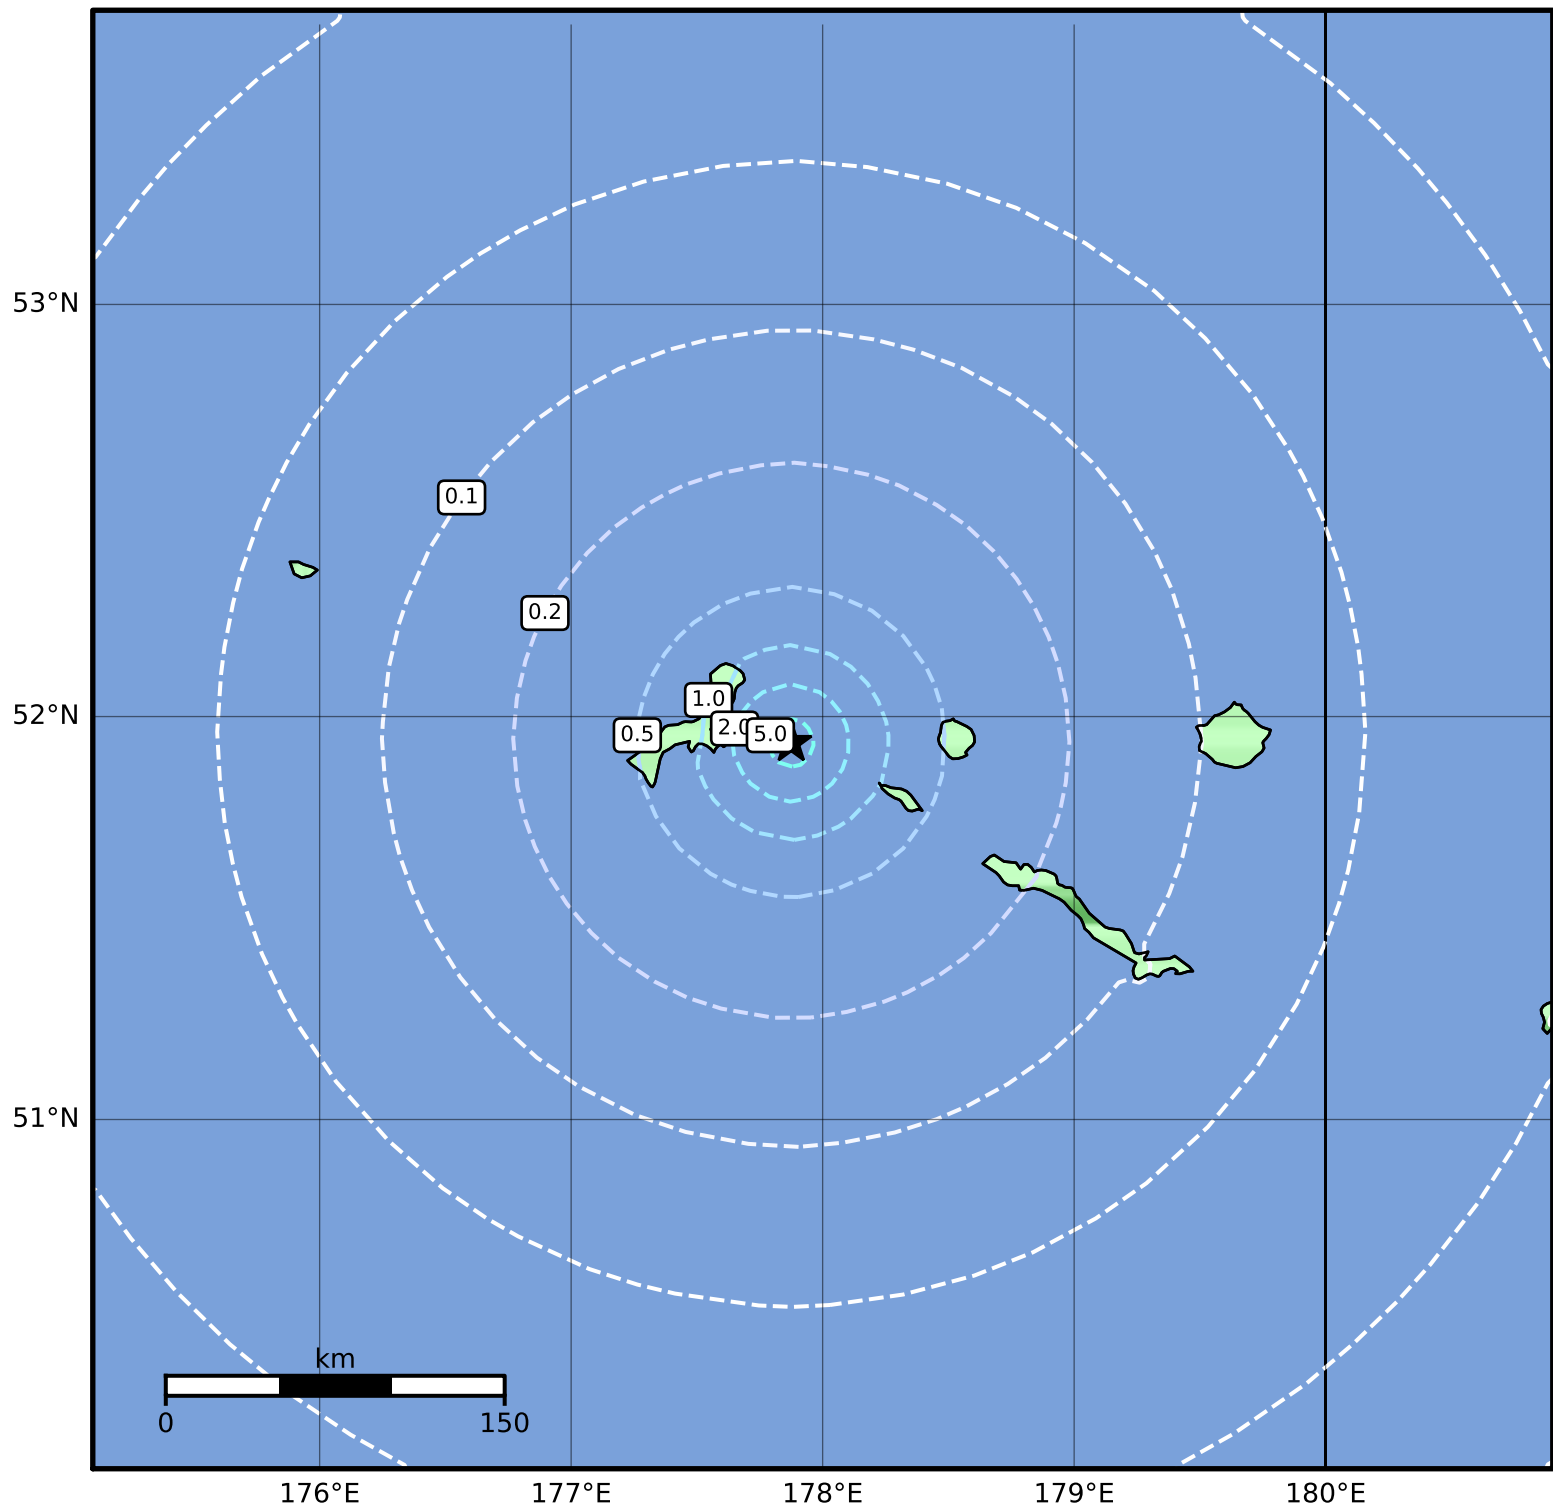

0.3 Second Peak Spectral Acceleration Map Alaska Earthquake Center  
 ShakeMap: 90 km (56 miles) WNW of Amchitka  
 Jun 08, 2023 20:34:55 UTC M4.3 N51.94 E177.88 Depth: 5.0km ID:ak0237bakcvd

SA(0.3) (%g)	0.1	0.2	0.5	1	2	5	10	20	50	100	200
--------------	-----	-----	-----	---	---	---	----	----	----	-----	-----

Scale based on Worden et al. (2012)

Version 1: Processed 2023-06-08T21:24:51Z

△ Seismic Instrument    ○ Reported Intensity

★ Epicenter