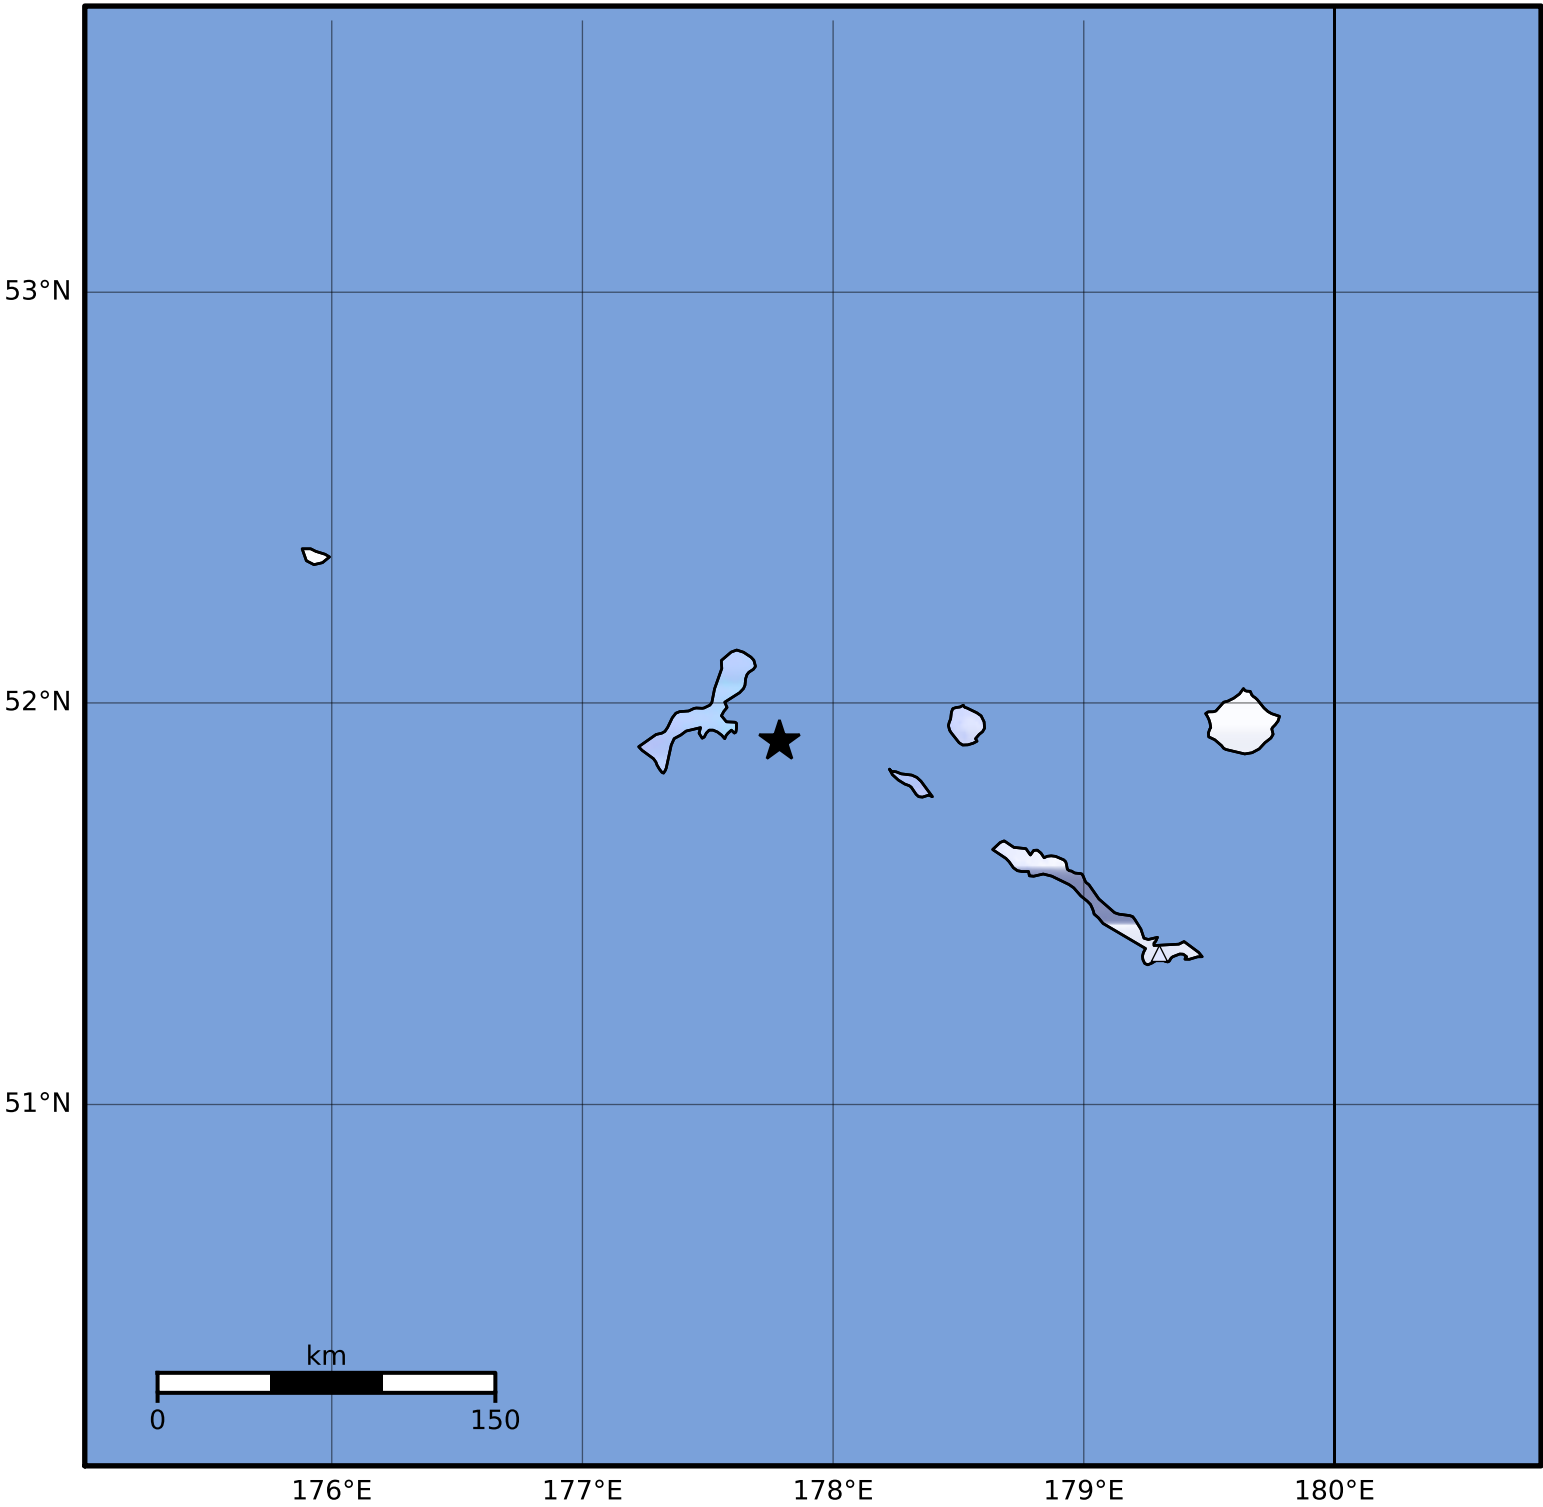

Macroseismic Intensity Map Alaska Earthquake Center
 ShakeMap: 93 km (58 miles) WNW of Amchitka
 Jun 08, 2023 20:37:55 UTC M3.8 N51.91 E177.79 Depth: 4.8km ID:ak0237ba102j

SHAKING	Not felt	Weak	Light	Moderate	Strong	Very strong	Severe	Violent	Extreme
DAMAGE	None	None	None	Very light	Light	Moderate	Moderate/heavy	Heavy	Very heavy
PGA(%g)	<0.0464	0.297	2.76	6.2	11.5	21.5	40.1	74.7	>139
PGV(cm/s)	<0.0215	0.135	1.41	4.65	9.64	20	41.4	85.8	>178
INTENSITY	I	II-III	IV	V	VI	VII	VIII	IX	X+

Scale based on Worden et al. (2012) Version 2: Processed 2023-06-08T21:29:32Z
 △ Seismic Instrument ○ Reported Intensity ★ Epicenter