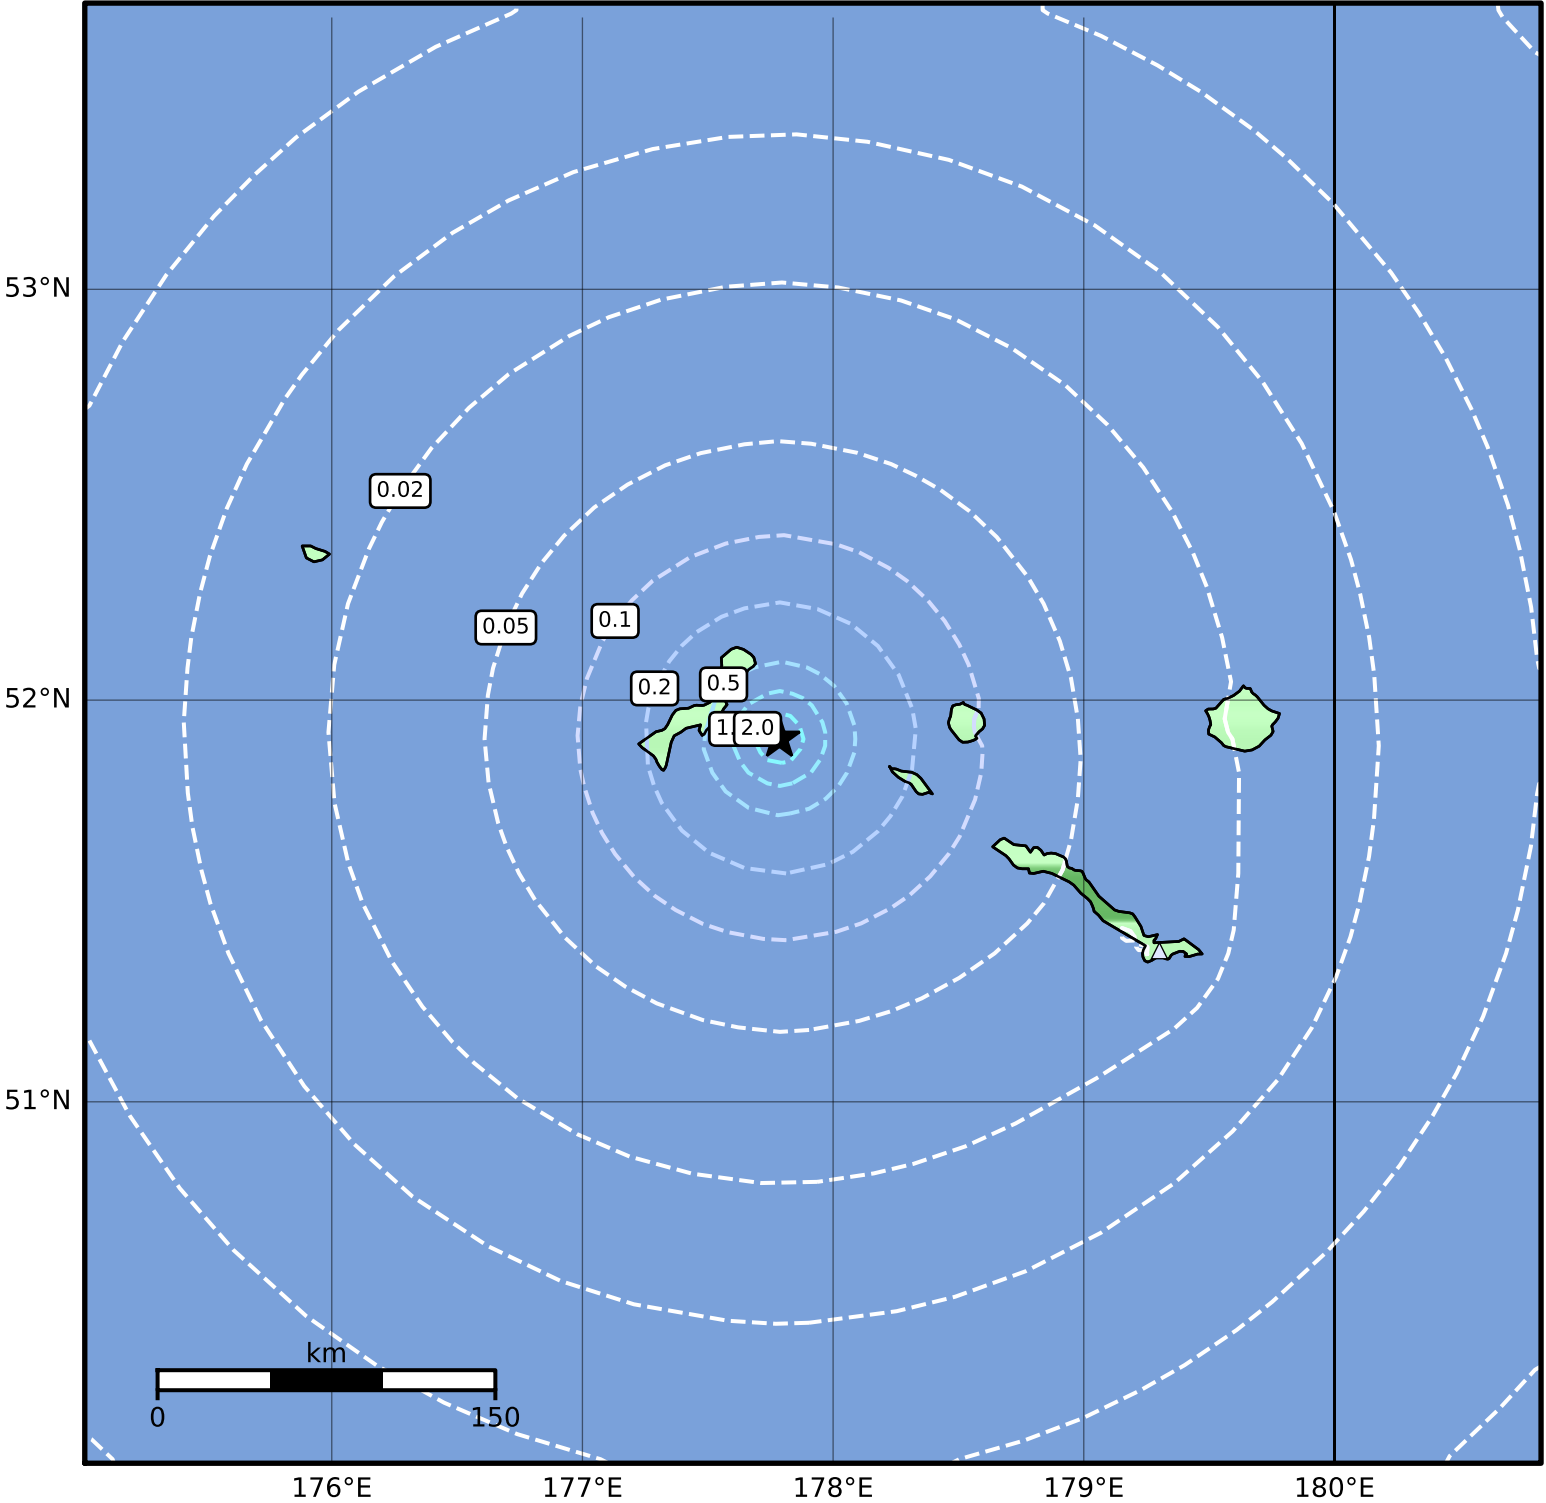

Peak Ground Acceleration Map Alaska Earthquake Center
 ShakeMap: 93 km (58 miles) WNW of Amchitka
 Jun 08, 2023 20:37:55 UTC M3.8 N51.91 E177.79 Depth: 4.8km ID:ak0237ba102j

PGA (%g)	0.1	0.2	0.5	1	2	5	10	20	50	100	200
----------	-----	-----	-----	---	---	---	----	----	----	-----	-----

Scale based on Worden et al. (2012) Version 2: Processed 2023-06-08T21:29:32Z
 △ Seismic Instrument ○ Reported Intensity ★ Epicenter