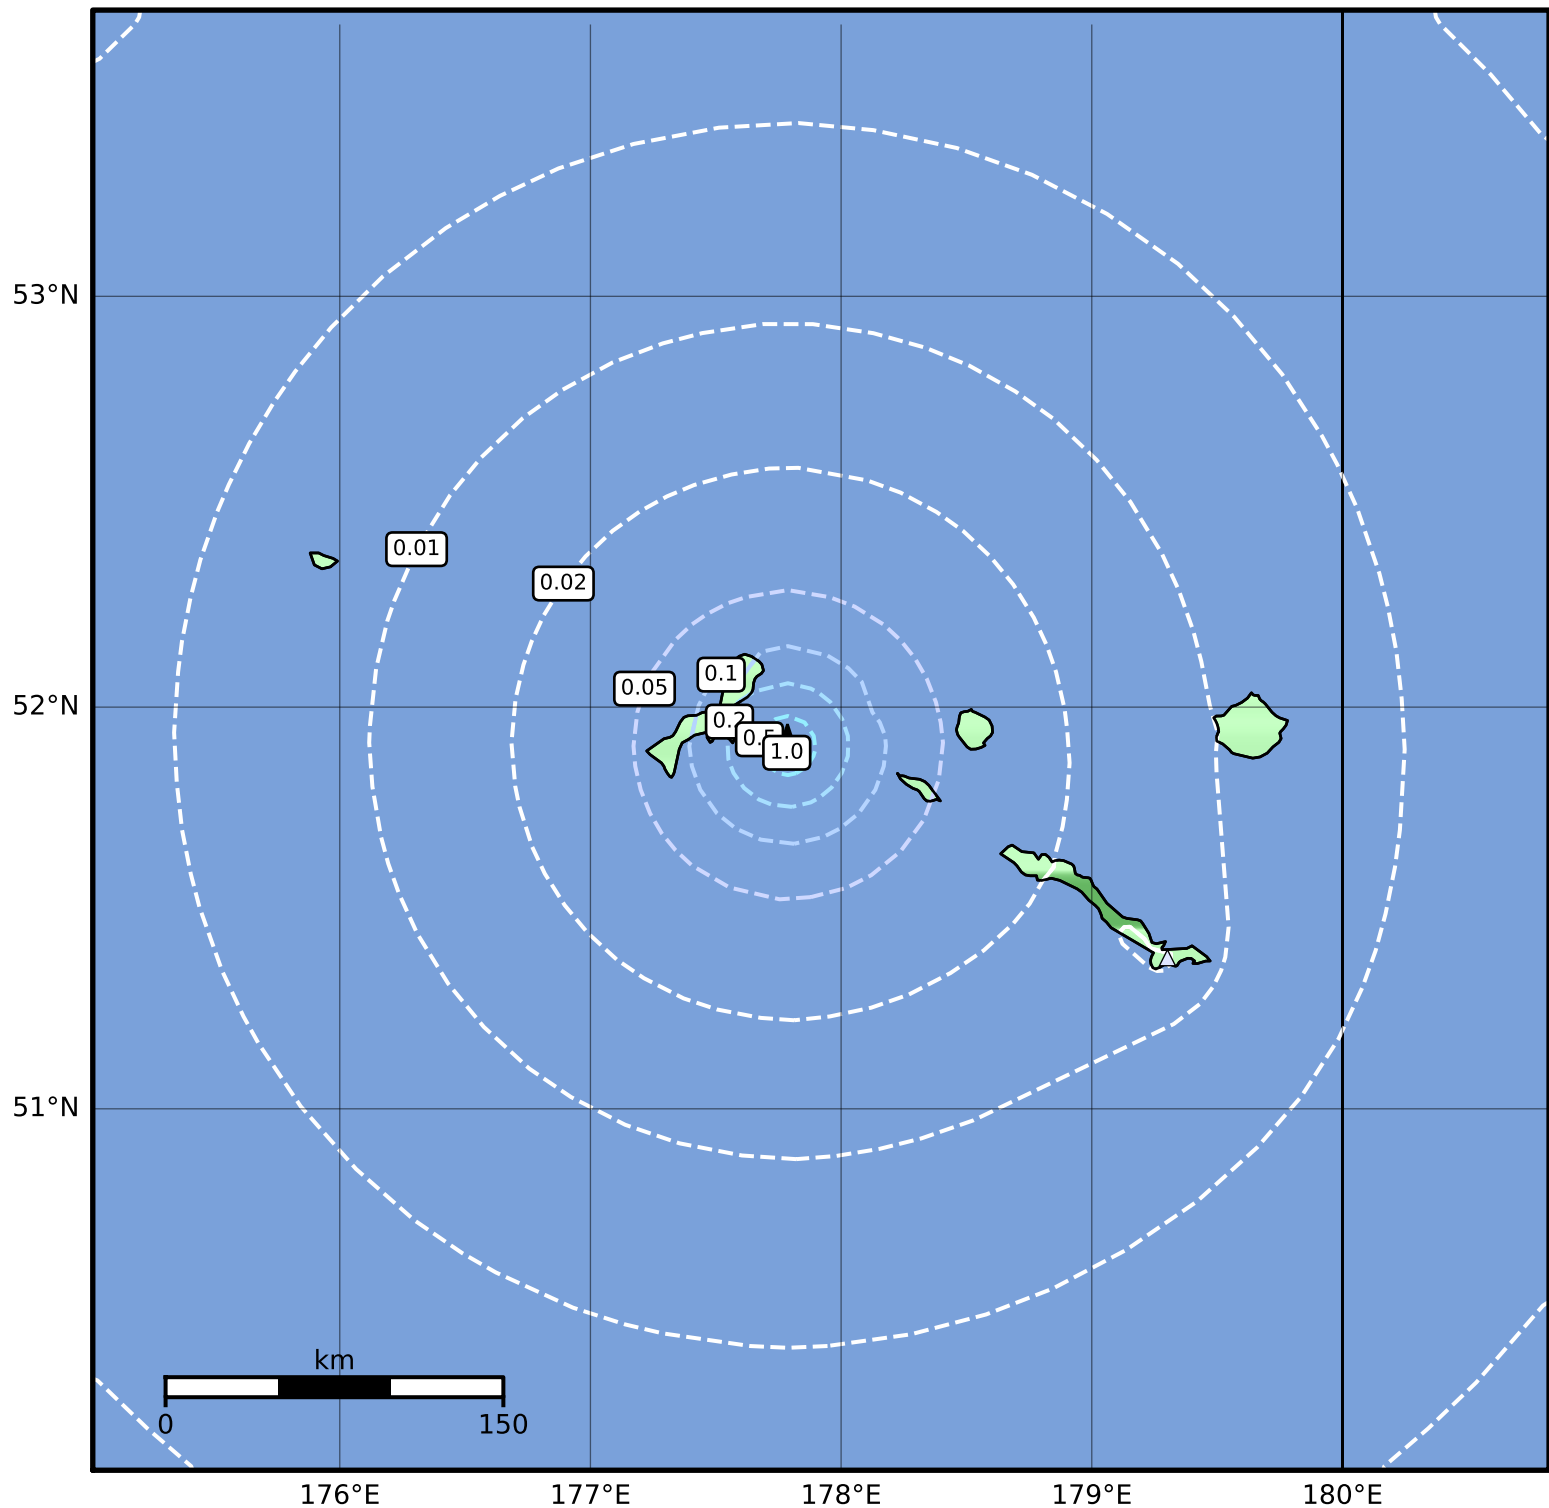

Peak Ground Velocity Map Alaska Earthquake Center
 ShakeMap: 93 km (58 miles) WNW of Amchitka
 Jun 08, 2023 20:37:55 UTC M3.8 N51.91 E177.79 Depth: 4.8km ID:ak0237ba102j

PGV (cm/s)	0.1	0.2	0.5	1	2	5	10	20	50	100	200
------------	-----	-----	-----	---	---	---	----	----	----	-----	-----

Scale based on Worden et al. (2012)

Version 2: Processed 2023-06-08T21:29:32Z

△ Seismic Instrument ○ Reported Intensity

★ Epicenter