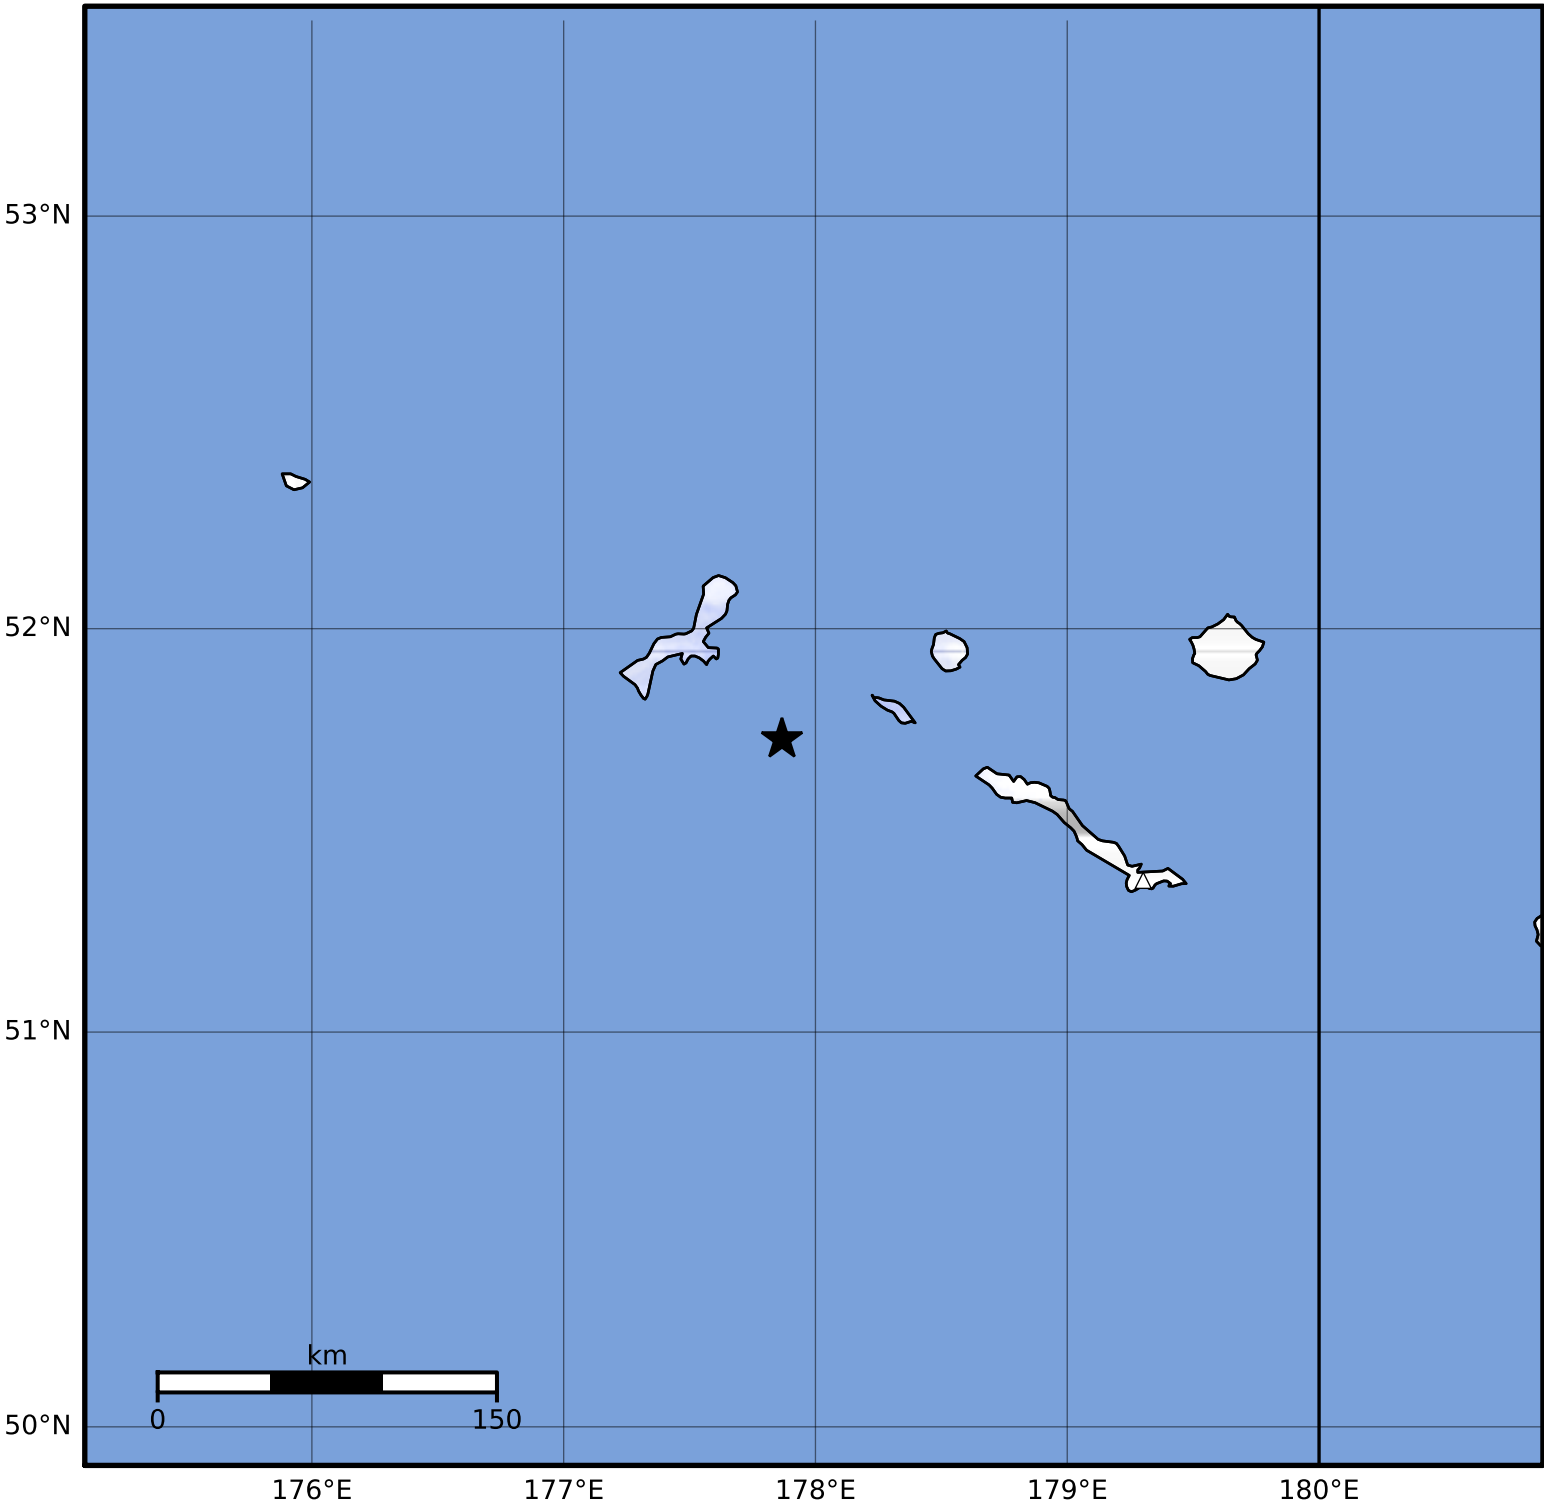

Macroseismic Intensity Map Alaska Earthquake Center
 ShakeMap: 81 km (50 miles) WNW of Amchitka
 Jun 09, 2023 08:03:44 UTC M3.5 N51.73 E177.87 Depth: 0.0km ID:ak0237cqrqf9

SHAKING	Not felt	Weak	Light	Moderate	Strong	Very strong	Severe	Violent	Extreme
DAMAGE	None	None	None	Very light	Light	Moderate	Moderate/heavy	Heavy	Very heavy
PGA(%g)	<0.0464	0.297	2.76	6.2	11.5	21.5	40.1	74.7	>139
PGV(cm/s)	<0.0215	0.135	1.41	4.65	9.64	20	41.4	85.8	>178
INTENSITY	I	II-III	IV	V	VI	VII	VIII	IX	X+

Scale based on Worden et al. (2012)

Version 1: Processed 2023-06-09T08:07:59Z

△ Seismic Instrument ○ Reported Intensity

★ Epicenter