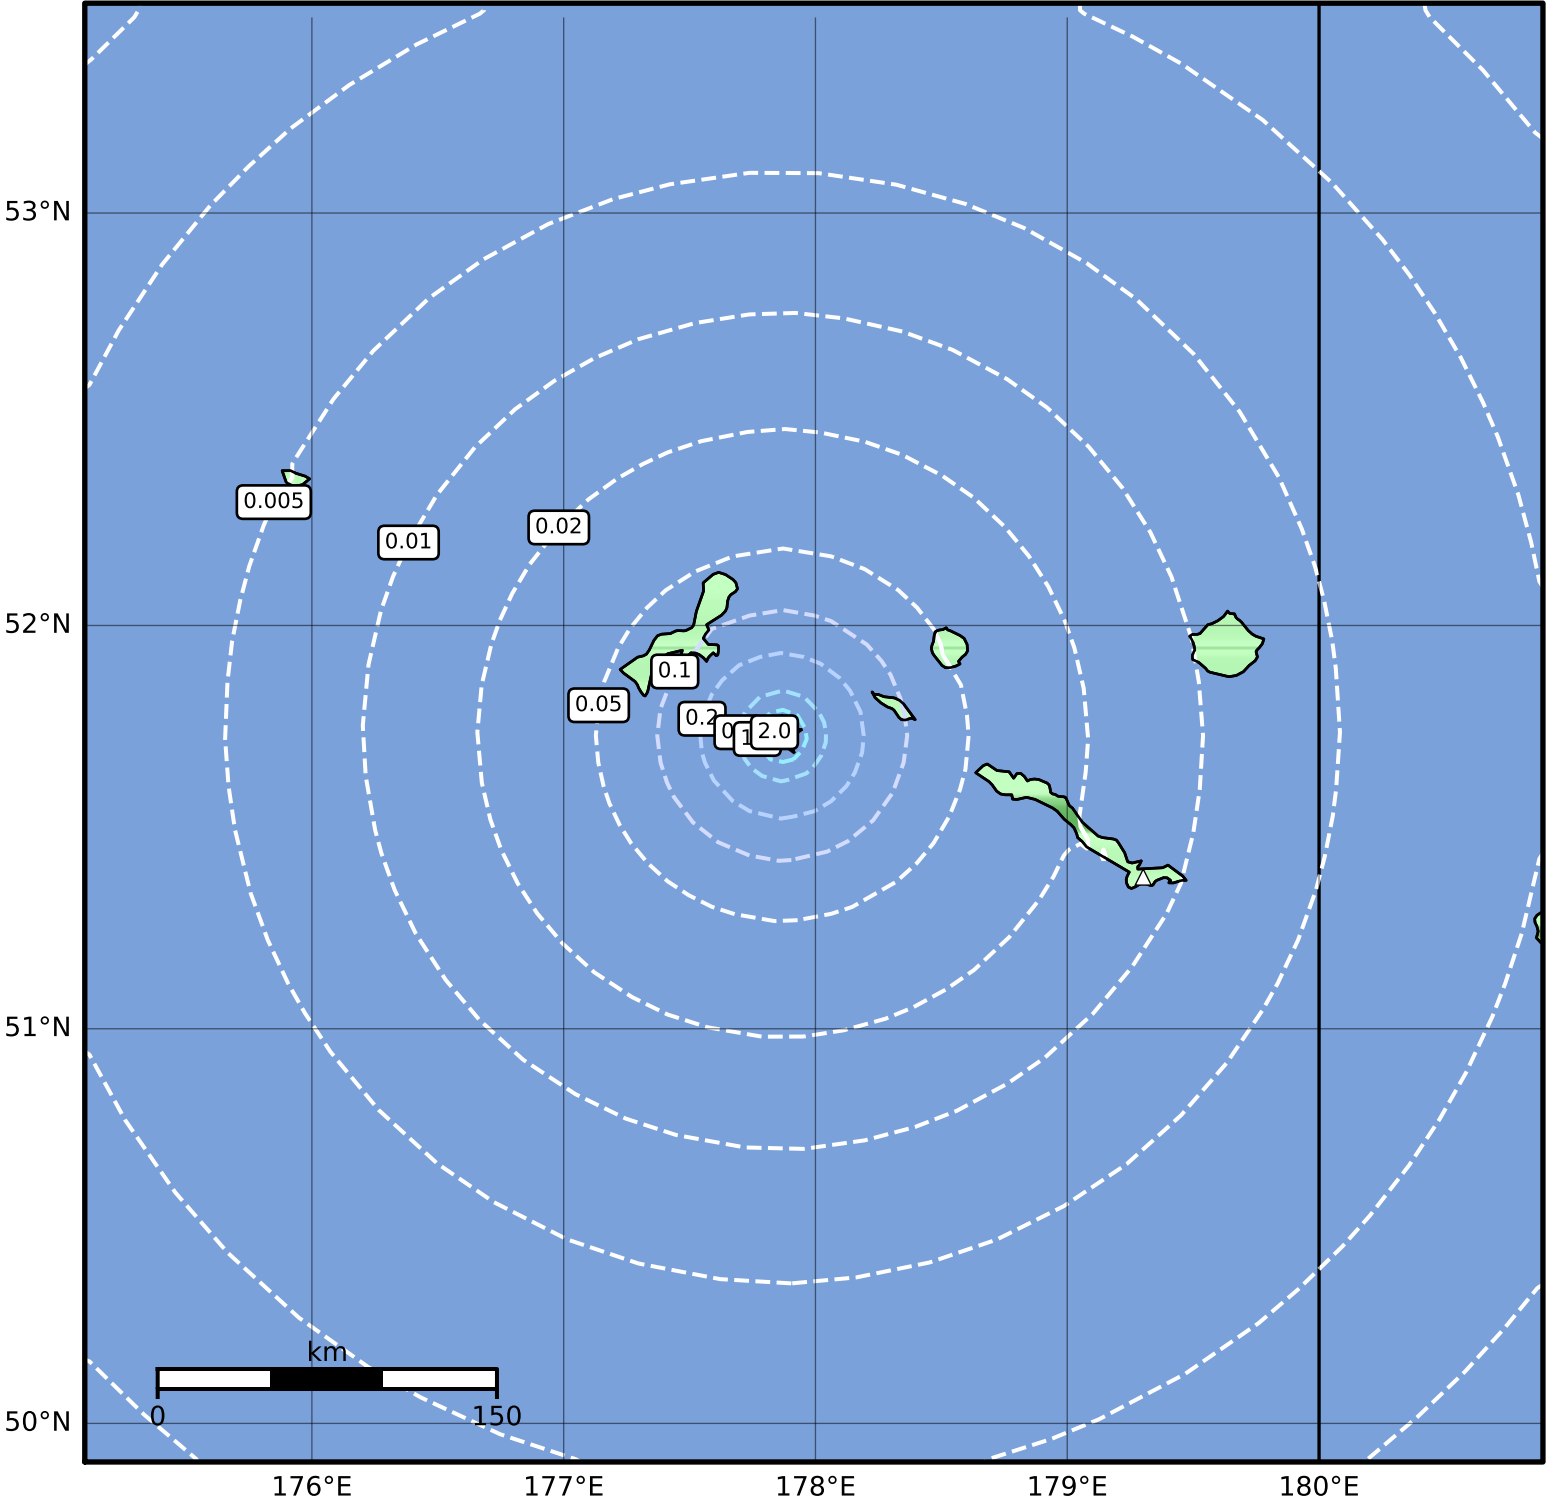

Peak Ground Acceleration Map Alaska Earthquake Center
 ShakeMap: 81 km (50 miles) WNW of Amchitka
 Jun 09, 2023 08:03:44 UTC M3.5 N51.73 E177.87 Depth: 0.0km ID:ak0237cqrqf9

PGA (%g)	0.1	0.2	0.5	1	2	5	10	20	50	100	200
-----------------	------------	------------	------------	----------	----------	----------	-----------	-----------	-----------	------------	------------

Scale based on Worden et al. (2012) Version 1: Processed 2023-06-09T08:07:59Z
 △ Seismic Instrument ○ Reported Intensity ★ Epicenter