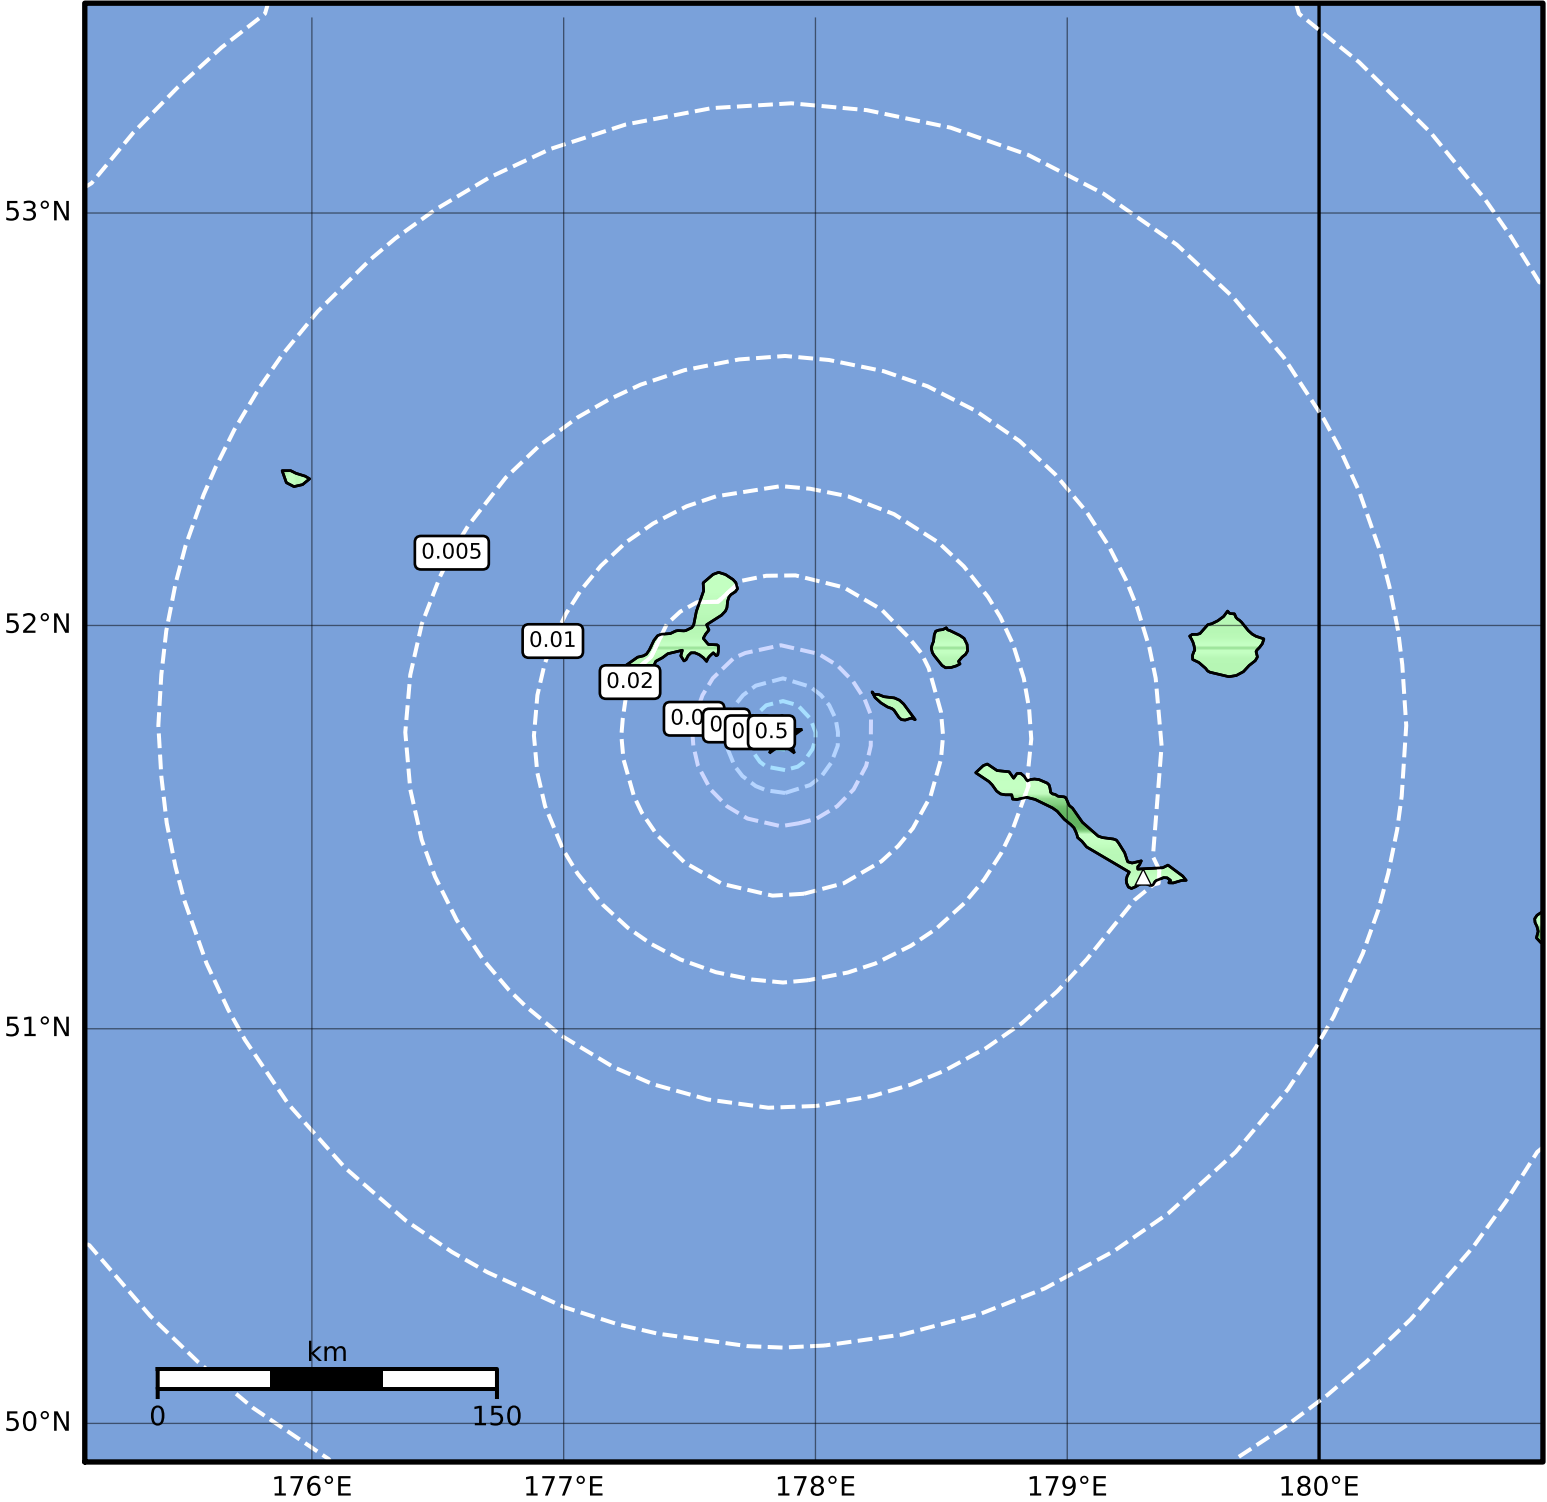

Peak Ground Velocity Map Alaska Earthquake Center  
 ShakeMap: 81 km (50 miles) WNW of Amchitka  
 Jun 09, 2023 08:03:44 UTC M3.5 N51.73 E177.87 Depth: 0.0km ID:ak0237cqrqf9

<b>PGV (cm/s)</b>	<b>0.1</b>	<b>0.2</b>	<b>0.5</b>	<b>1</b>	<b>2</b>	<b>5</b>	<b>10</b>	<b>20</b>	<b>50</b>	<b>100</b>	<b>200</b>
-------------------	------------	------------	------------	----------	----------	----------	-----------	-----------	-----------	------------	------------

Scale based on Worden et al. (2012) Version 1: Processed 2023-06-09T08:07:59Z  
 △ Seismic Instrument    ○ Reported Intensity    ★ Epicenter