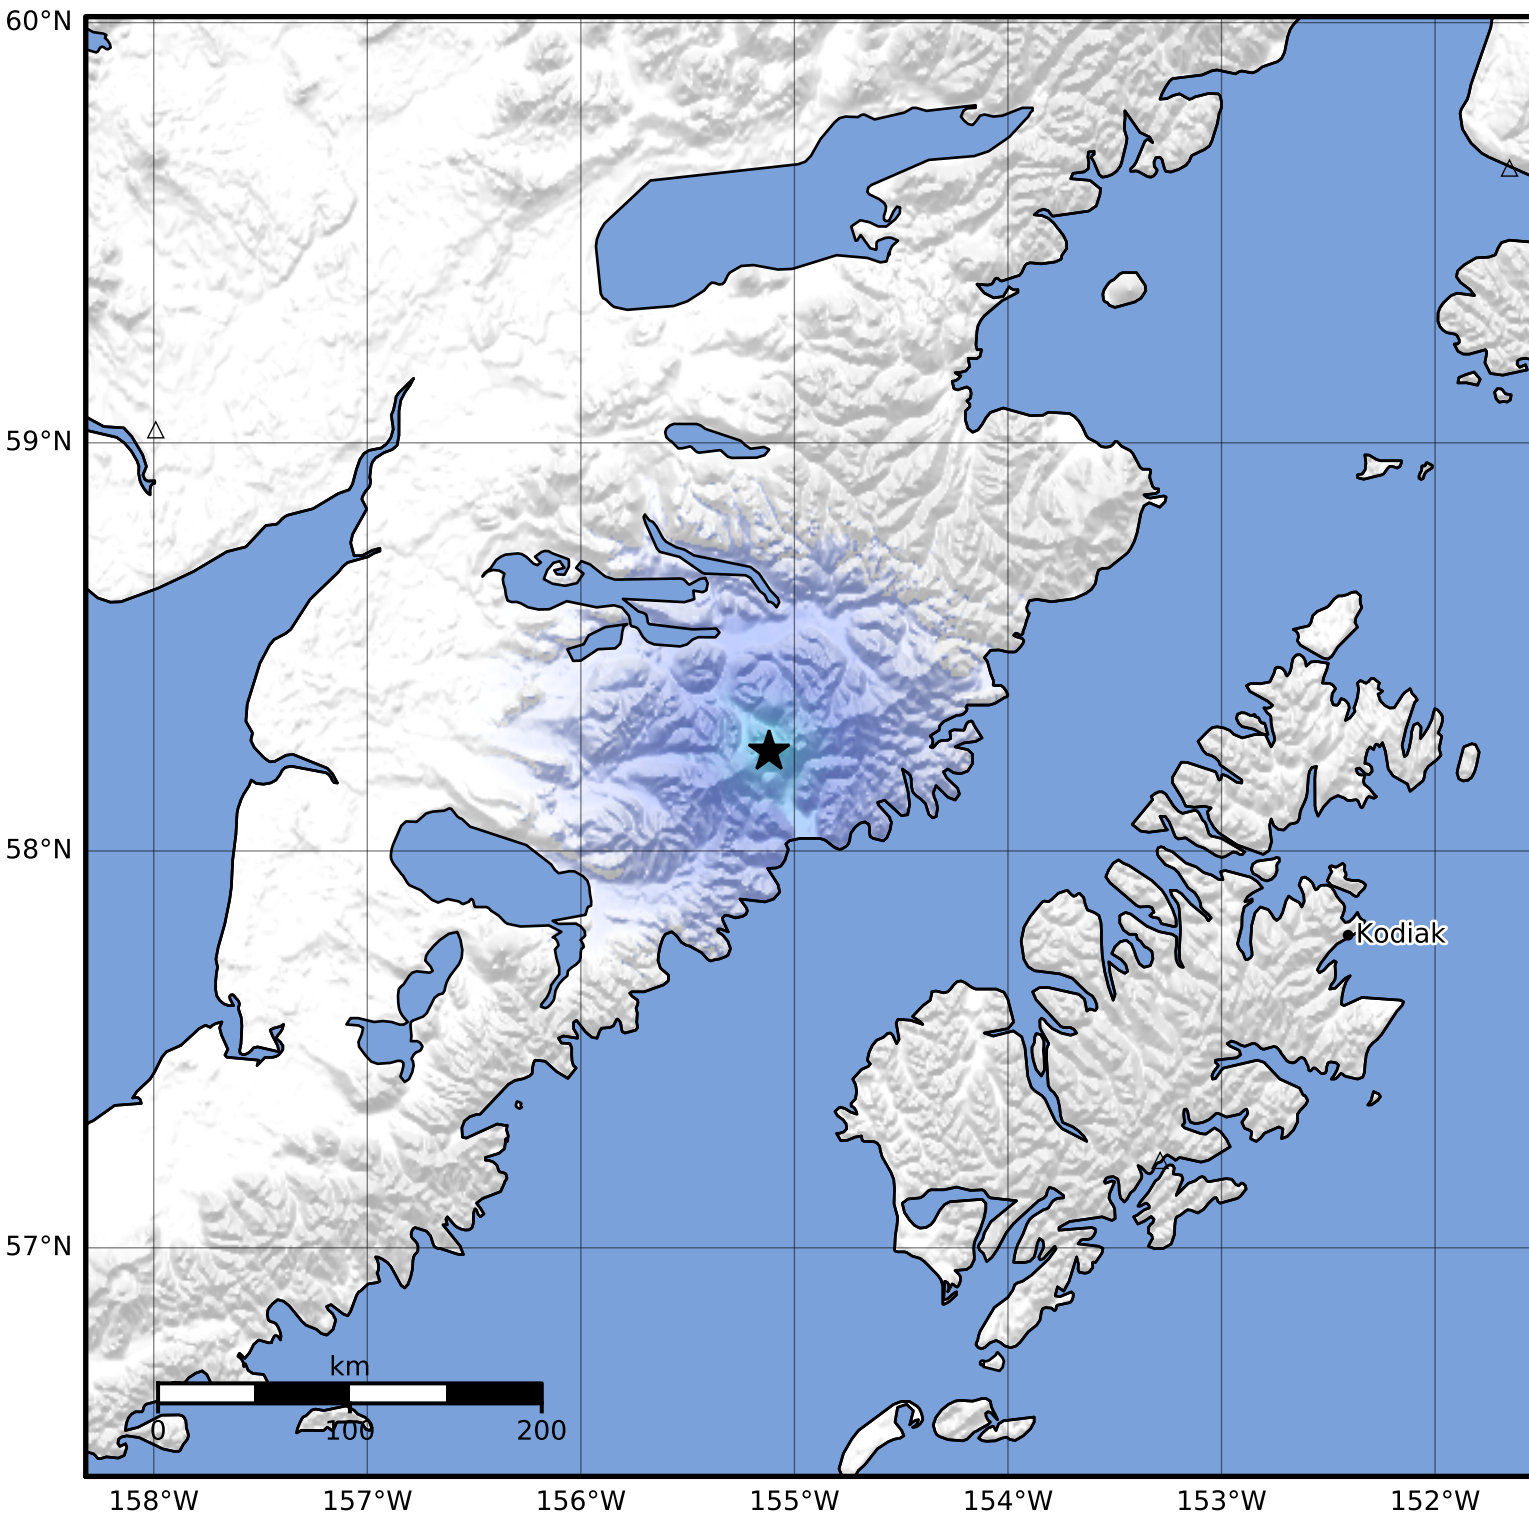

Macroseismic Intensity Map Alaska Earthquake Center  
 ShakeMap: 85 km (53 miles) NNW of Karluk  
 Jun 09, 2023 20:53:04 UTC M3.5 N58.25 W155.12 Depth: 5.3km ID:ak0237cy7k8j

SHAKING	Not felt	Weak	Light	Moderate	Strong	Very strong	Severe	Violent	Extreme
DAMAGE	None	None	None	Very light	Light	Moderate	Moderate/heavy	Heavy	Very heavy
PGA(%g)	<0.0464	0.297	2.76	6.2	11.5	21.5	40.1	74.7	>139
PGV(cm/s)	<0.0215	0.135	1.41	4.65	9.64	20	41.4	85.8	>178
INTENSITY	<b>I</b>	<b>II-III</b>	<b>IV</b>	<b>V</b>	<b>VI</b>	<b>VII</b>	<b>VIII</b>	<b>IX</b>	<b>X+</b>

Scale based on Worden et al. (2012)

Version 1: Processed 2023-06-09T21:00:47Z

△ Seismic Instrument ○ Reported Intensity

★ Epicenter