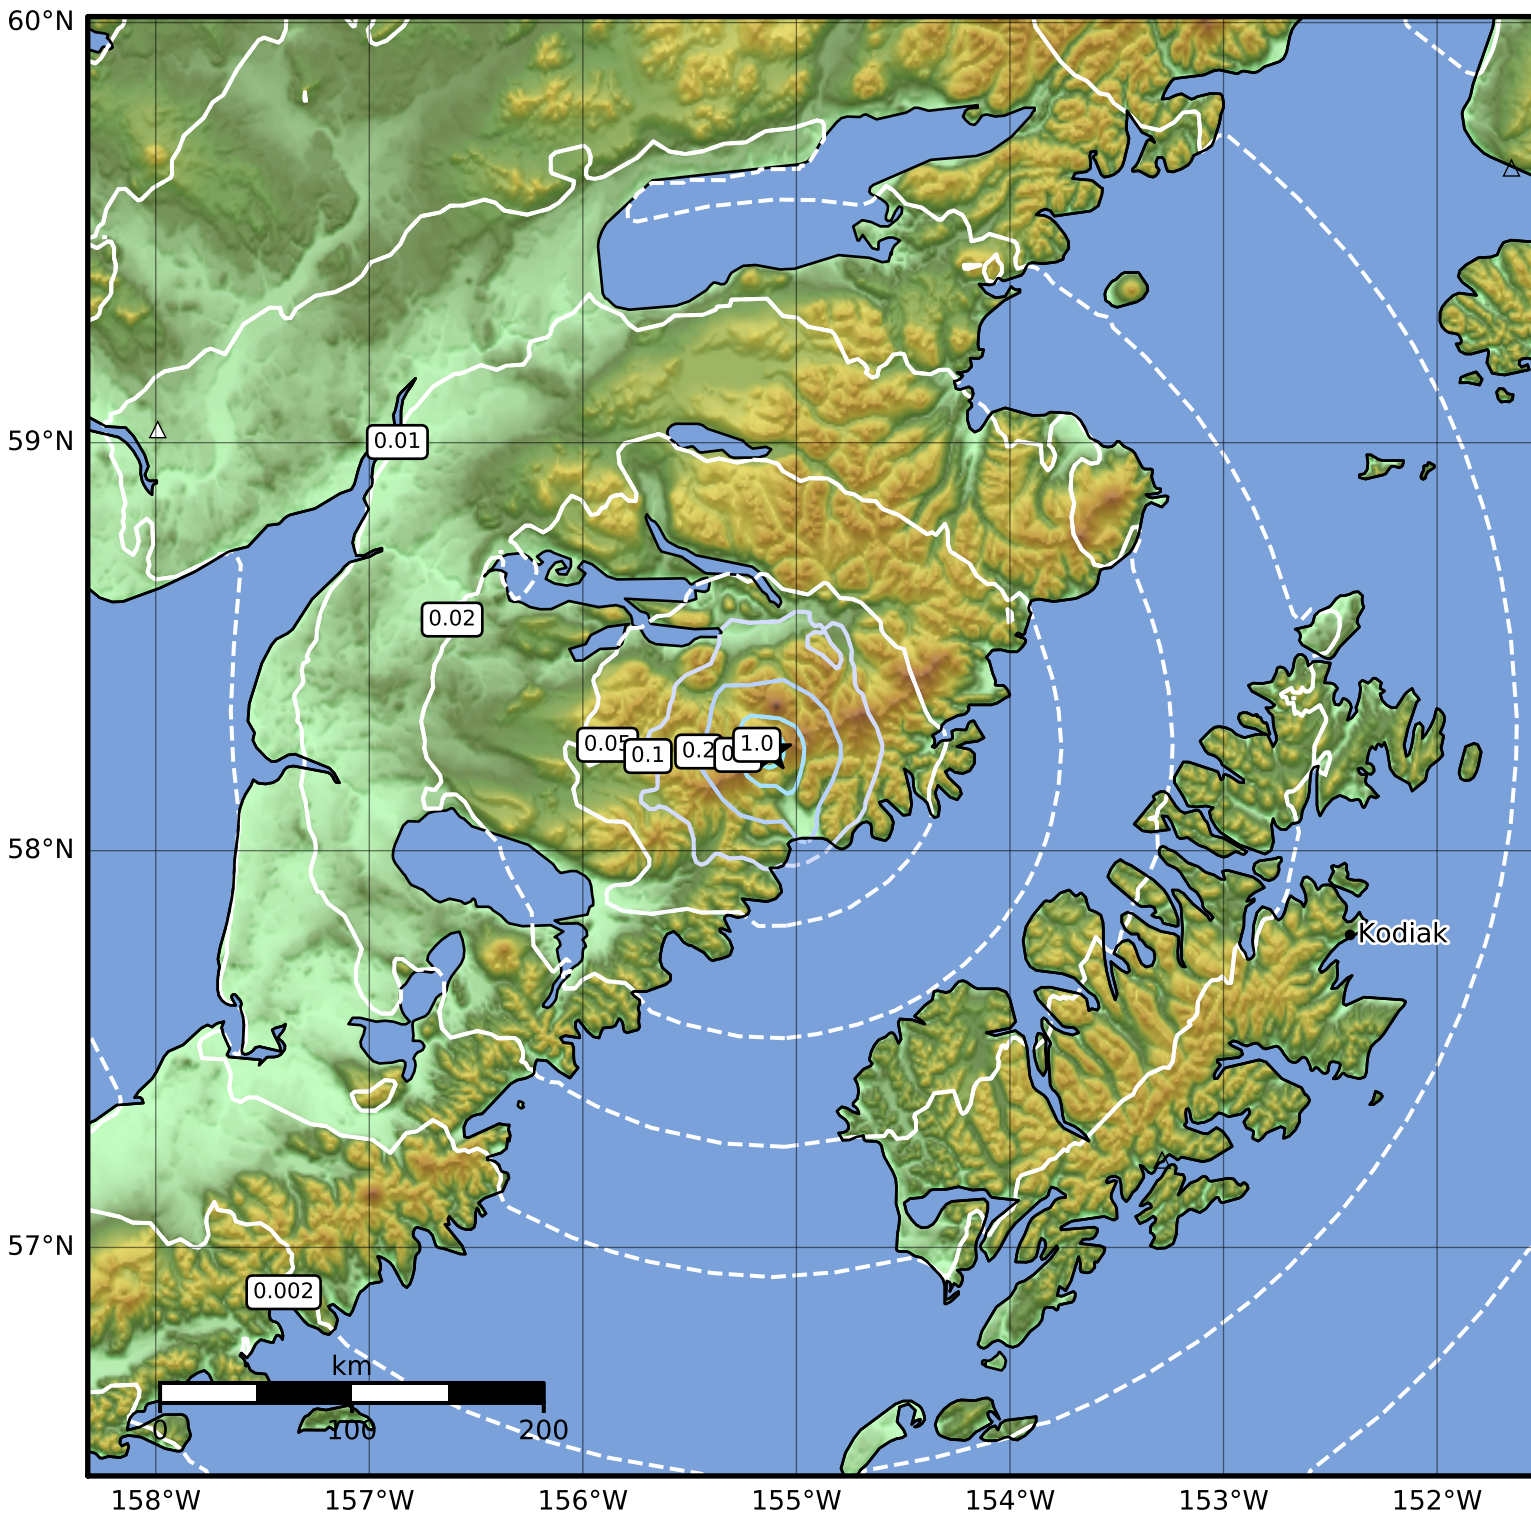

Peak Ground Acceleration Map Alaska Earthquake Center  
 ShakeMap: 85 km (53 miles) NNW of Karluk  
 Jun 09, 2023 20:53:04 UTC M3.5 N58.25 W155.12 Depth: 5.3km ID:ak0237cy7k8j

PGA (%g)	0.1	0.2	0.5	1	2	5	10	20	50	100	200
----------	-----	-----	-----	---	---	---	----	----	----	-----	-----

Scale based on Worden et al. (2012)

Version 1: Processed 2023-06-09T21:00:47Z

△ Seismic Instrument ○ Reported Intensity

★ Epicenter