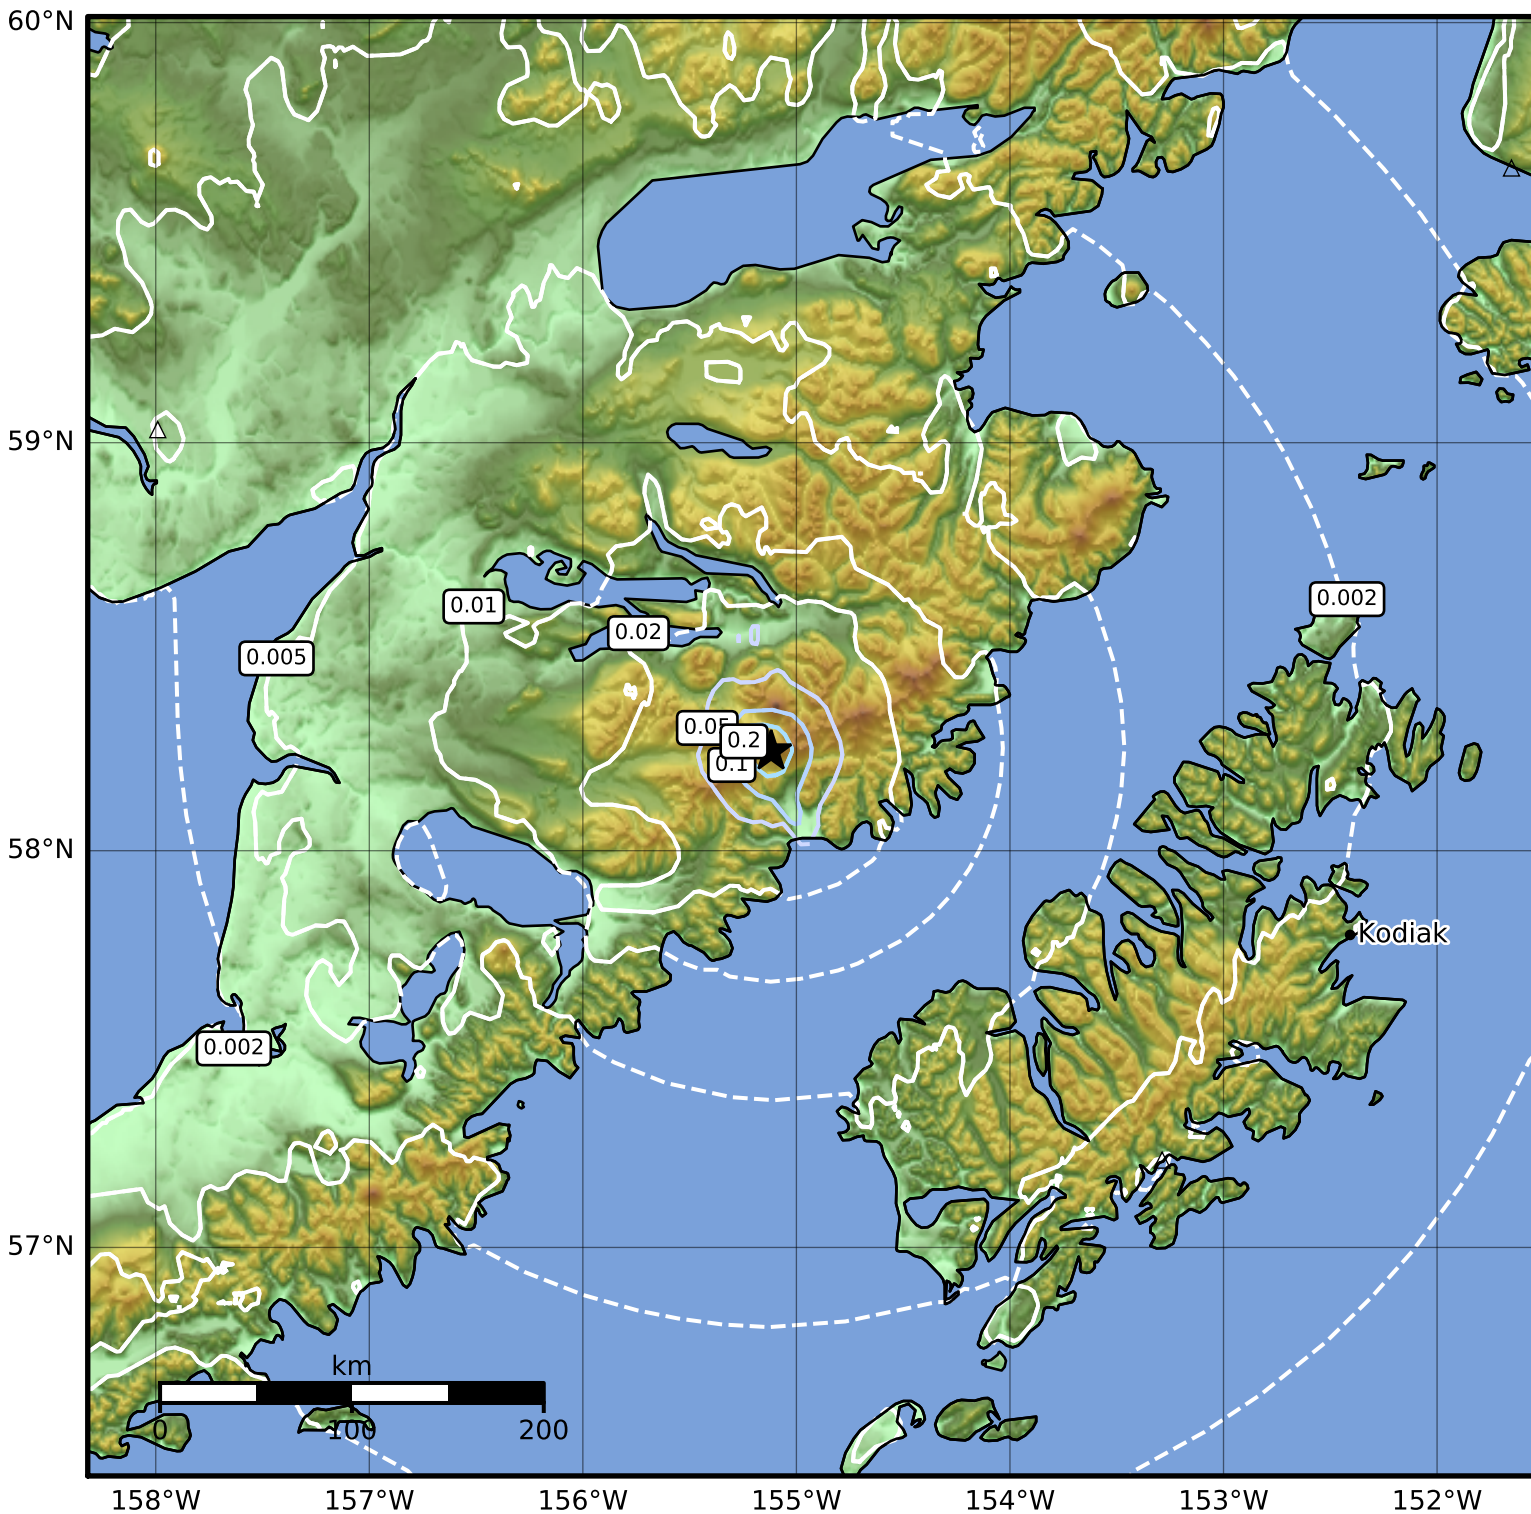

Peak Ground Velocity Map Alaska Earthquake Center
 ShakeMap: 85 km (53 miles) NNW of Karluk
 Jun 09, 2023 20:53:04 UTC M3.5 N58.25 W155.12 Depth: 5.3km ID:ak0237cy7k8j

PGV (cm/s)	0.1	0.2	0.5	1	2	5	10	20	50	100	200
------------	-----	-----	-----	---	---	---	----	----	----	-----	-----

Scale based on Worden et al. (2012)

Version 1: Processed 2023-06-09T21:00:47Z

△ Seismic Instrument ○ Reported Intensity

★ Epicenter