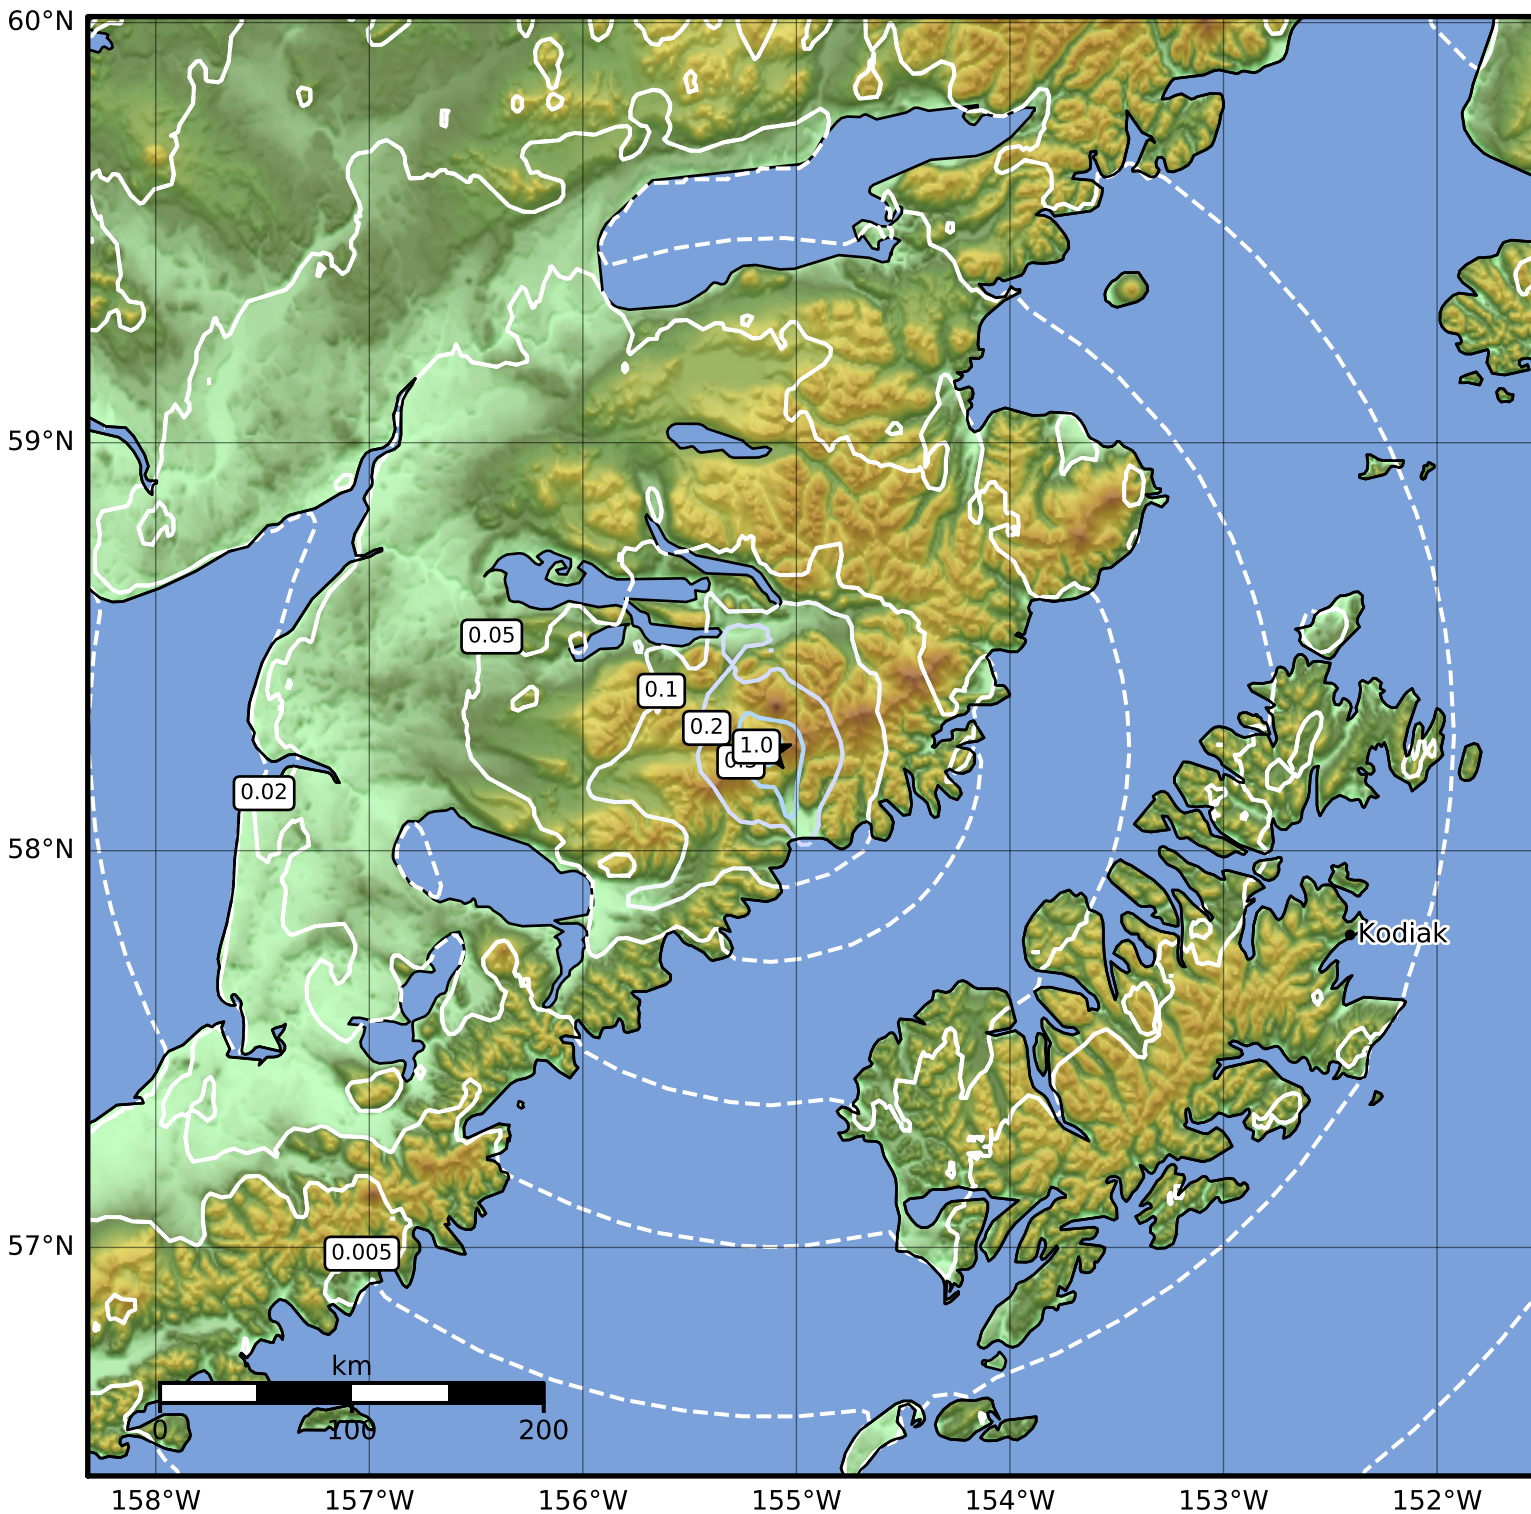

0.3 Second Peak Spectral Acceleration Map Alaska Earthquake Center
 ShakeMap: 85 km (53 miles) NNW of Karluk
 Jun 09, 2023 20:53:04 UTC M3.5 N58.25 W155.12 Depth: 5.3km ID:ak0237cy7k8j

SA(0.3) (%g)	0.1	0.2	0.5	1	2	5	10	20	50	100	200
--------------	-----	-----	-----	---	---	---	----	----	----	-----	-----

Scale based on Worden et al. (2012)

Version 1: Processed 2023-06-09T21:00:47Z

△ Seismic Instrument ○ Reported Intensity

★ Epicenter