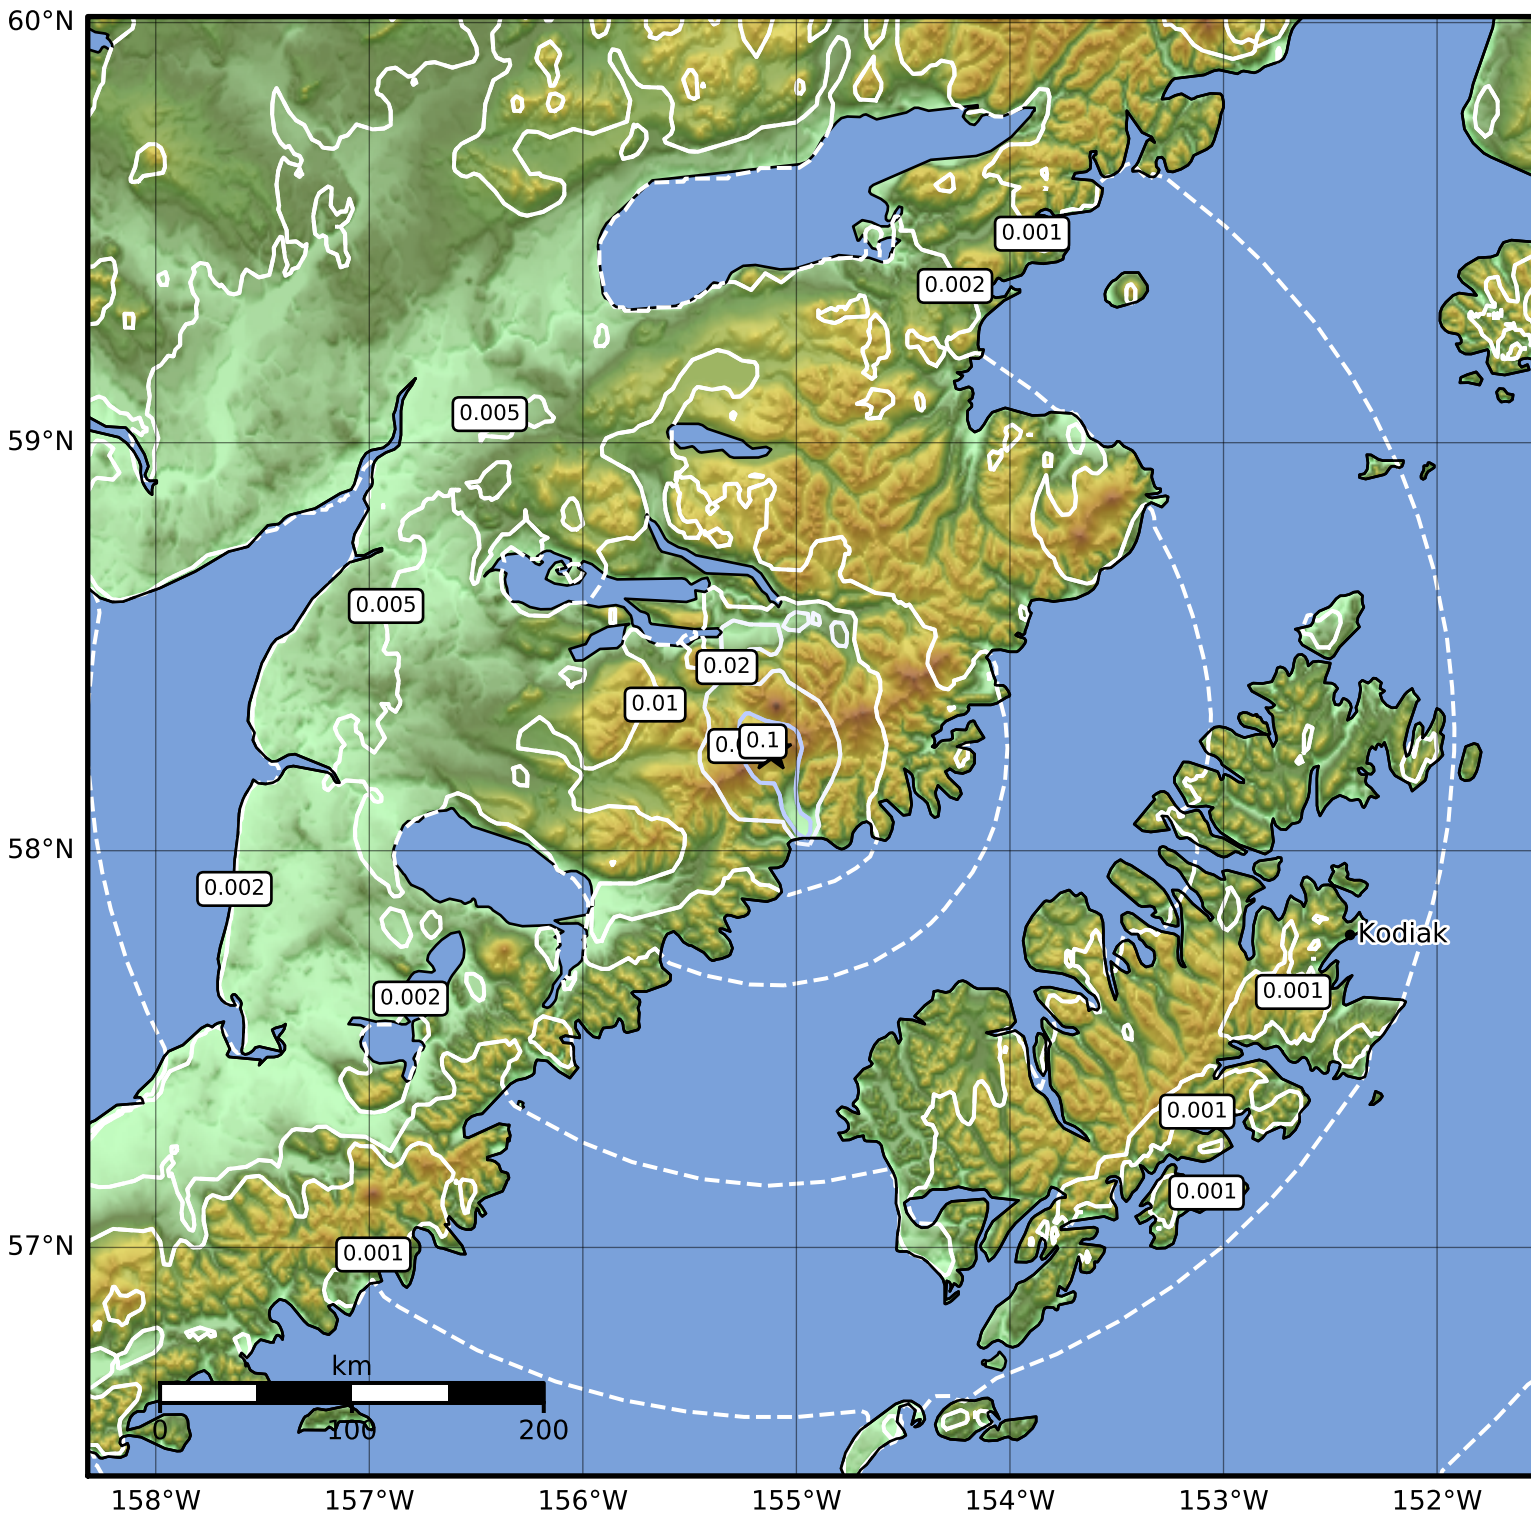

1.0 Second Peak Spectral Acceleration Map Alaska Earthquake Center  
 ShakeMap: 85 km (53 miles) NNW of Karluk  
 Jun 09, 2023 20:53:04 UTC M3.5 N58.25 W155.12 Depth: 5.3km ID:ak0237cy7k8j

SA(1.0) (%g)	0.1	0.2	0.5	1	2	5	10	20	50	100	200
--------------	-----	-----	-----	---	---	---	----	----	----	-----	-----

Scale based on Worden et al. (2012)

Version 1: Processed 2023-06-09T21:00:47Z

△ Seismic Instrument ○ Reported Intensity

★ Epicenter