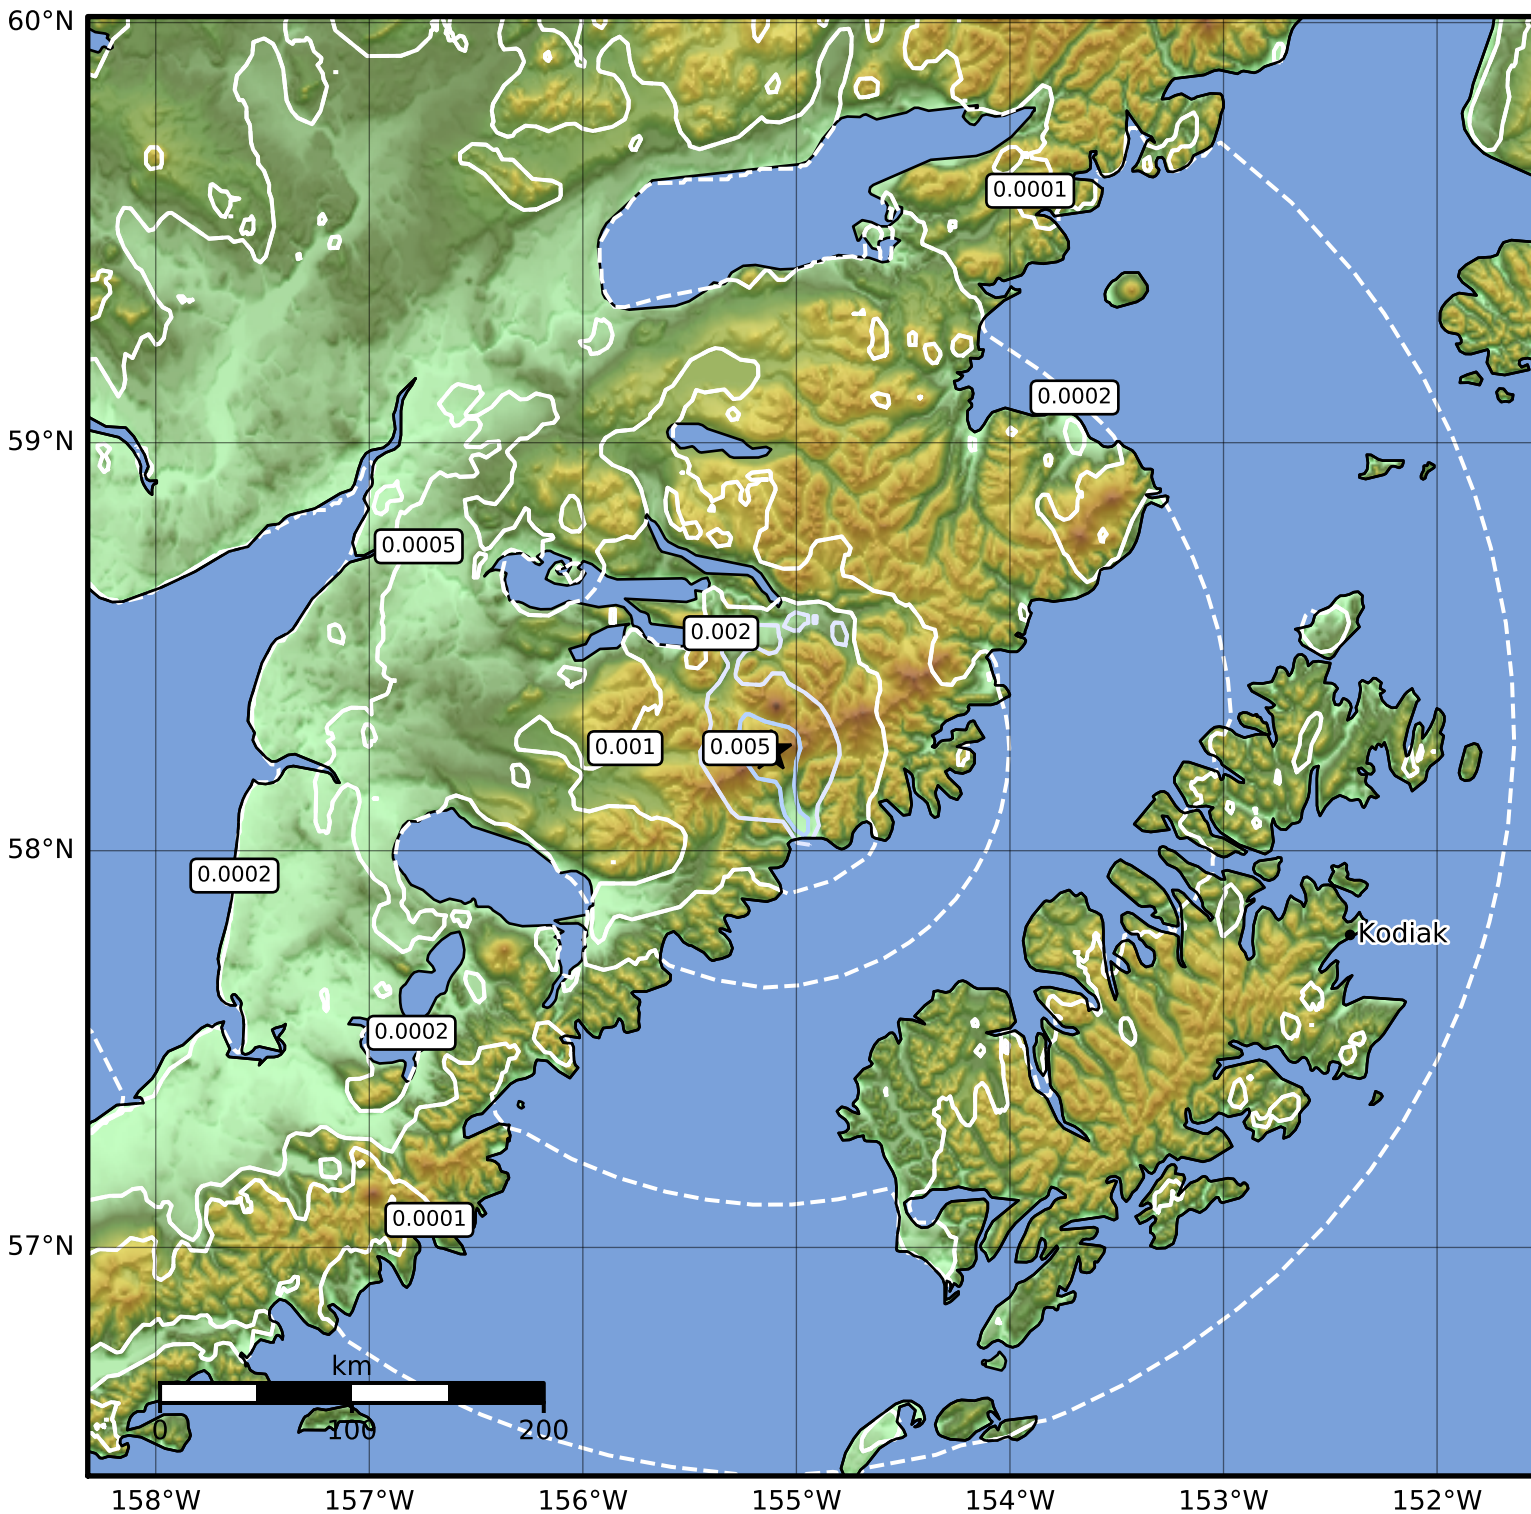

3.0 Second Peak Spectral Acceleration Map Alaska Earthquake Center
 ShakeMap: 85 km (53 miles) NNW of Karluk
 Jun 09, 2023 20:53:04 UTC M3.5 N58.25 W155.12 Depth: 5.3km ID:ak0237cy7k8j

Scale based on Worden et al. (2012)

Version 1: Processed 2023-06-09T21:00:47Z

△ Seismic Instrument ○ Reported Intensity

★ Epicenter