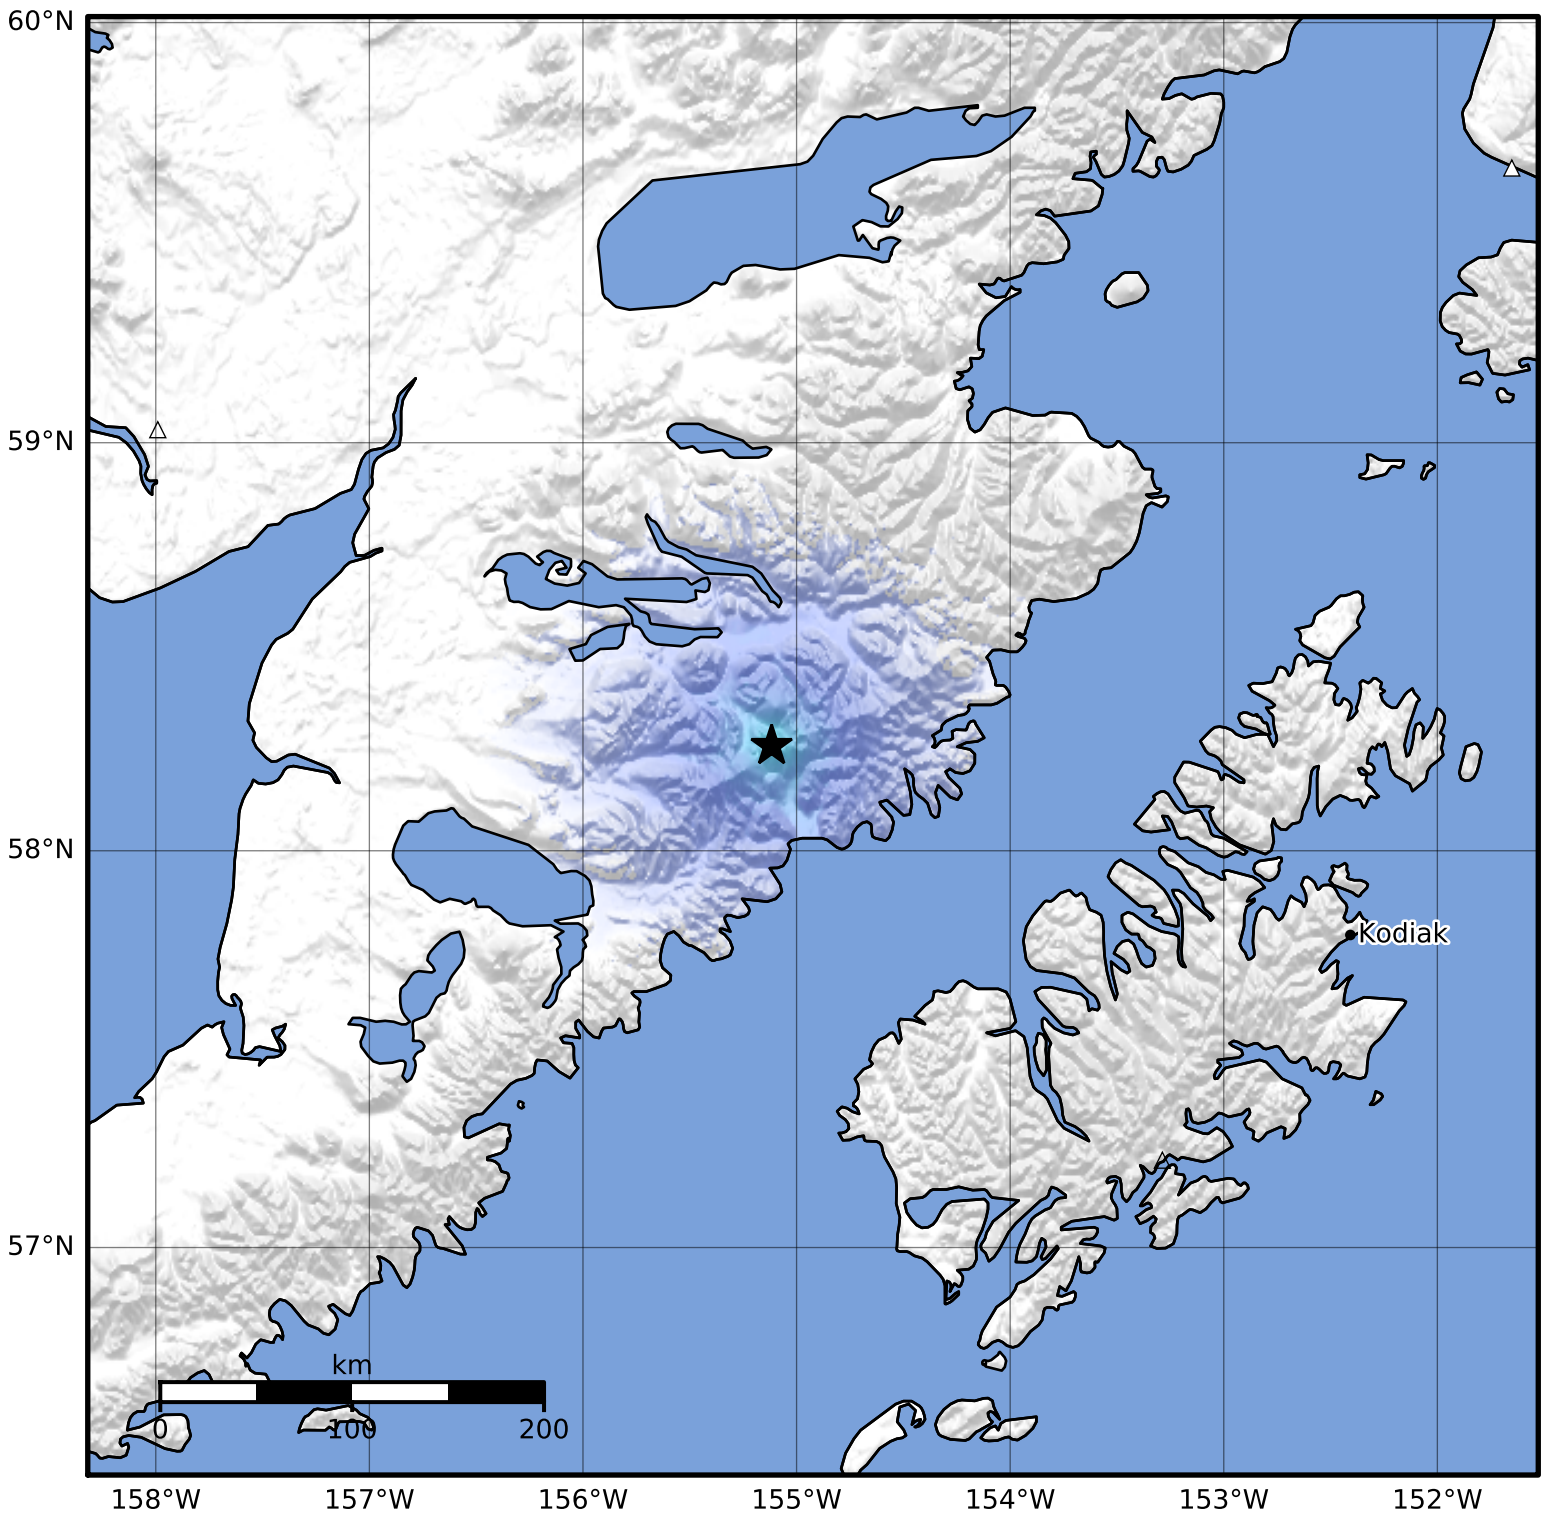

Macroseismic Intensity Map Alaska Earthquake Center  
 ShakeMap: 86 km (53 miles) NNW of Karluk  
 Jun 09, 2023 20:53:07 UTC M3.5 N58.26 W155.12 Depth: 2.9km ID:ak0237cy7kho

SHAKING	Not felt	Weak	Light	Moderate	Strong	Very strong	Severe	Violent	Extreme
DAMAGE	None	None	None	Very light	Light	Moderate	Moderate/heavy	Heavy	Very heavy
PGA(%g)	<0.0464	0.297	2.76	6.2	11.5	21.5	40.1	74.7	>139
PGV(cm/s)	<0.0215	0.135	1.41	4.65	9.64	20	41.4	85.8	>178
INTENSITY	<b>I</b>	<b>II-III</b>	<b>IV</b>	<b>V</b>	<b>VI</b>	<b>VII</b>	<b>VIII</b>	<b>IX</b>	<b>X+</b>

Scale based on Worden et al. (2012)

Version 2: Processed 2023-06-09T23:47:28Z

△ Seismic Instrument ○ Reported Intensity

★ Epicenter