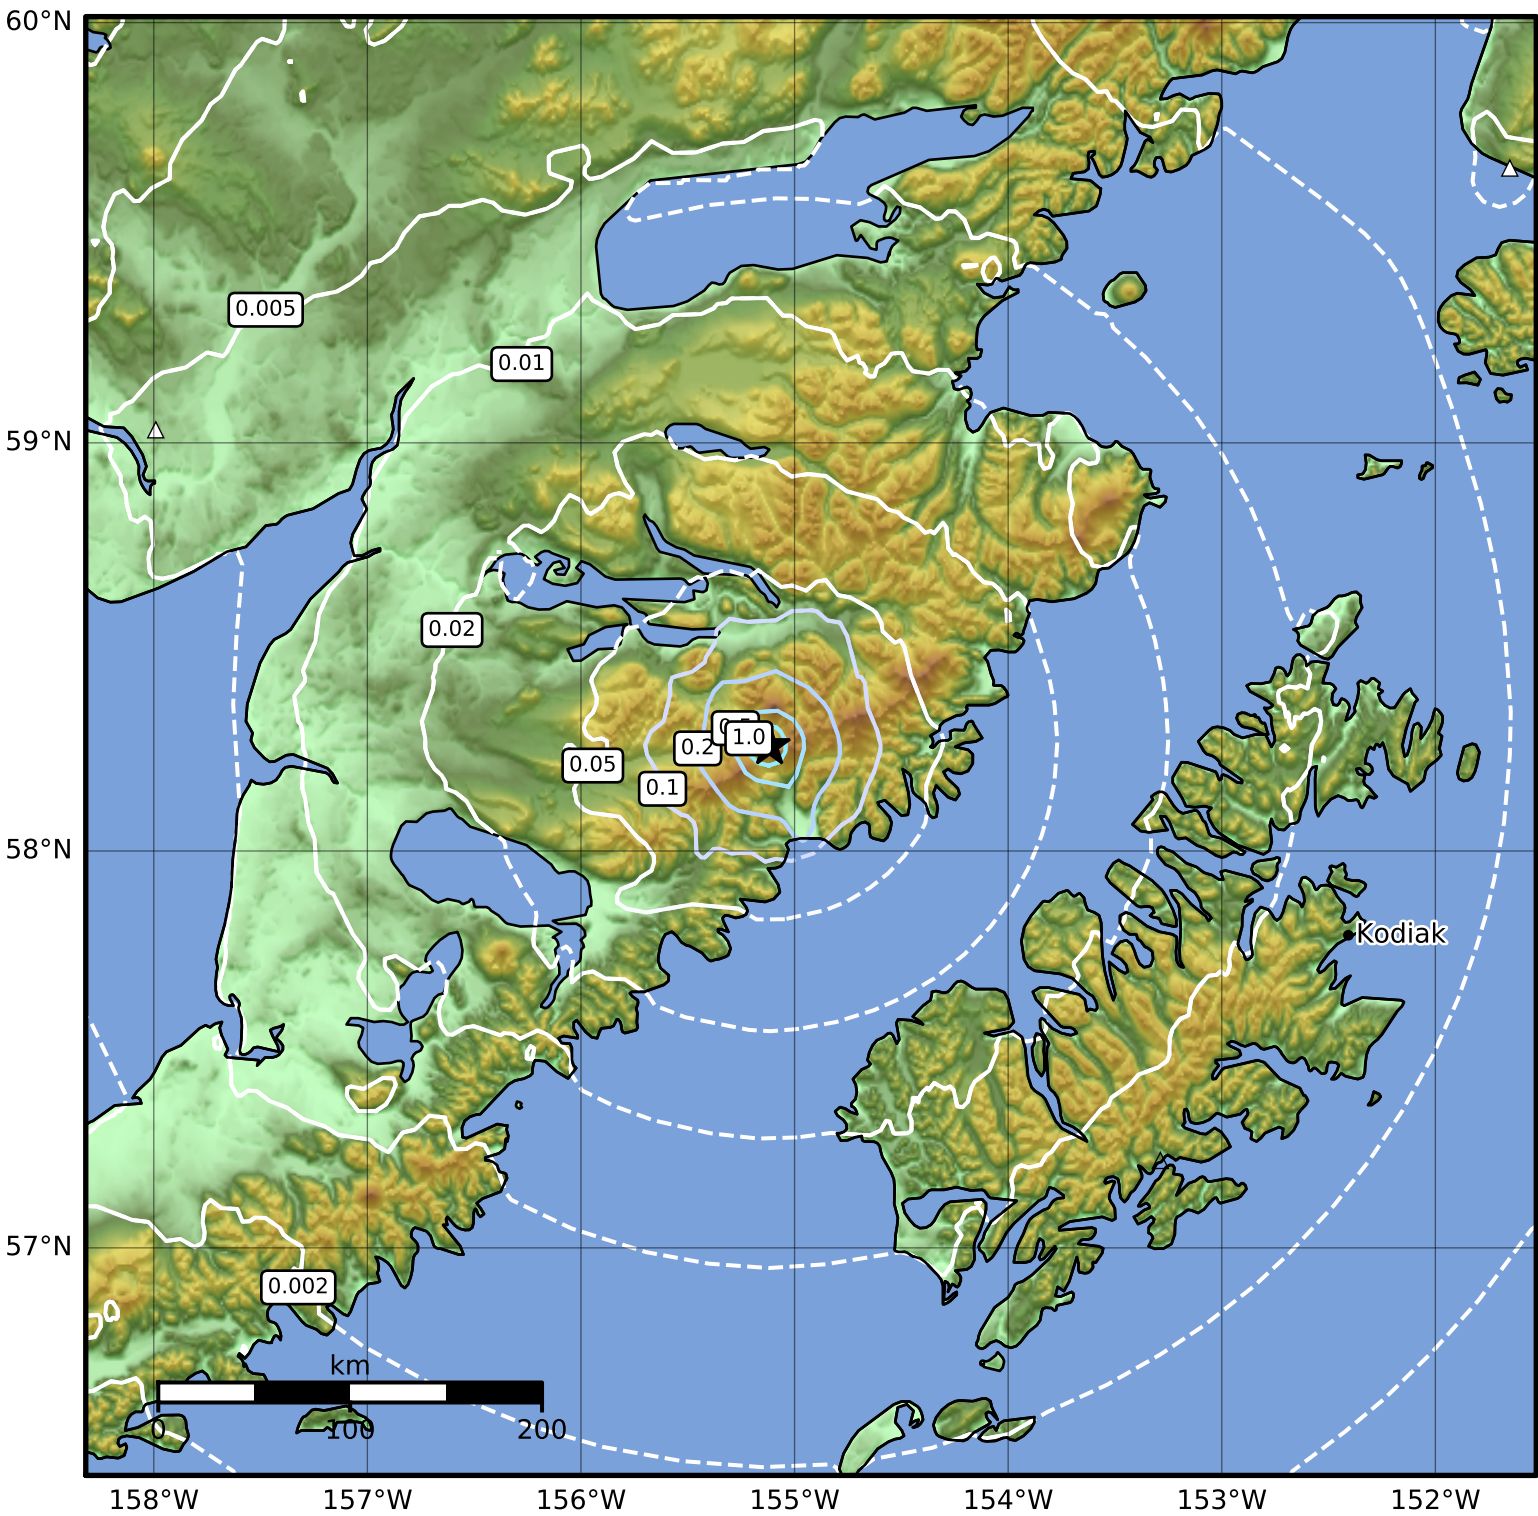

Peak Ground Acceleration Map Alaska Earthquake Center
 ShakeMap: 86 km (53 miles) NNW of Karluk
 Jun 09, 2023 20:53:07 UTC M3.5 N58.26 W155.12 Depth: 2.9km ID:ak0237cy7kho

PGA (%g)	0.1	0.2	0.5	1	2	5	10	20	50	100	200
----------	-----	-----	-----	---	---	---	----	----	----	-----	-----

Scale based on Worden et al. (2012)

Version 2: Processed 2023-06-09T23:47:28Z

△ Seismic Instrument ○ Reported Intensity

★ Epicenter