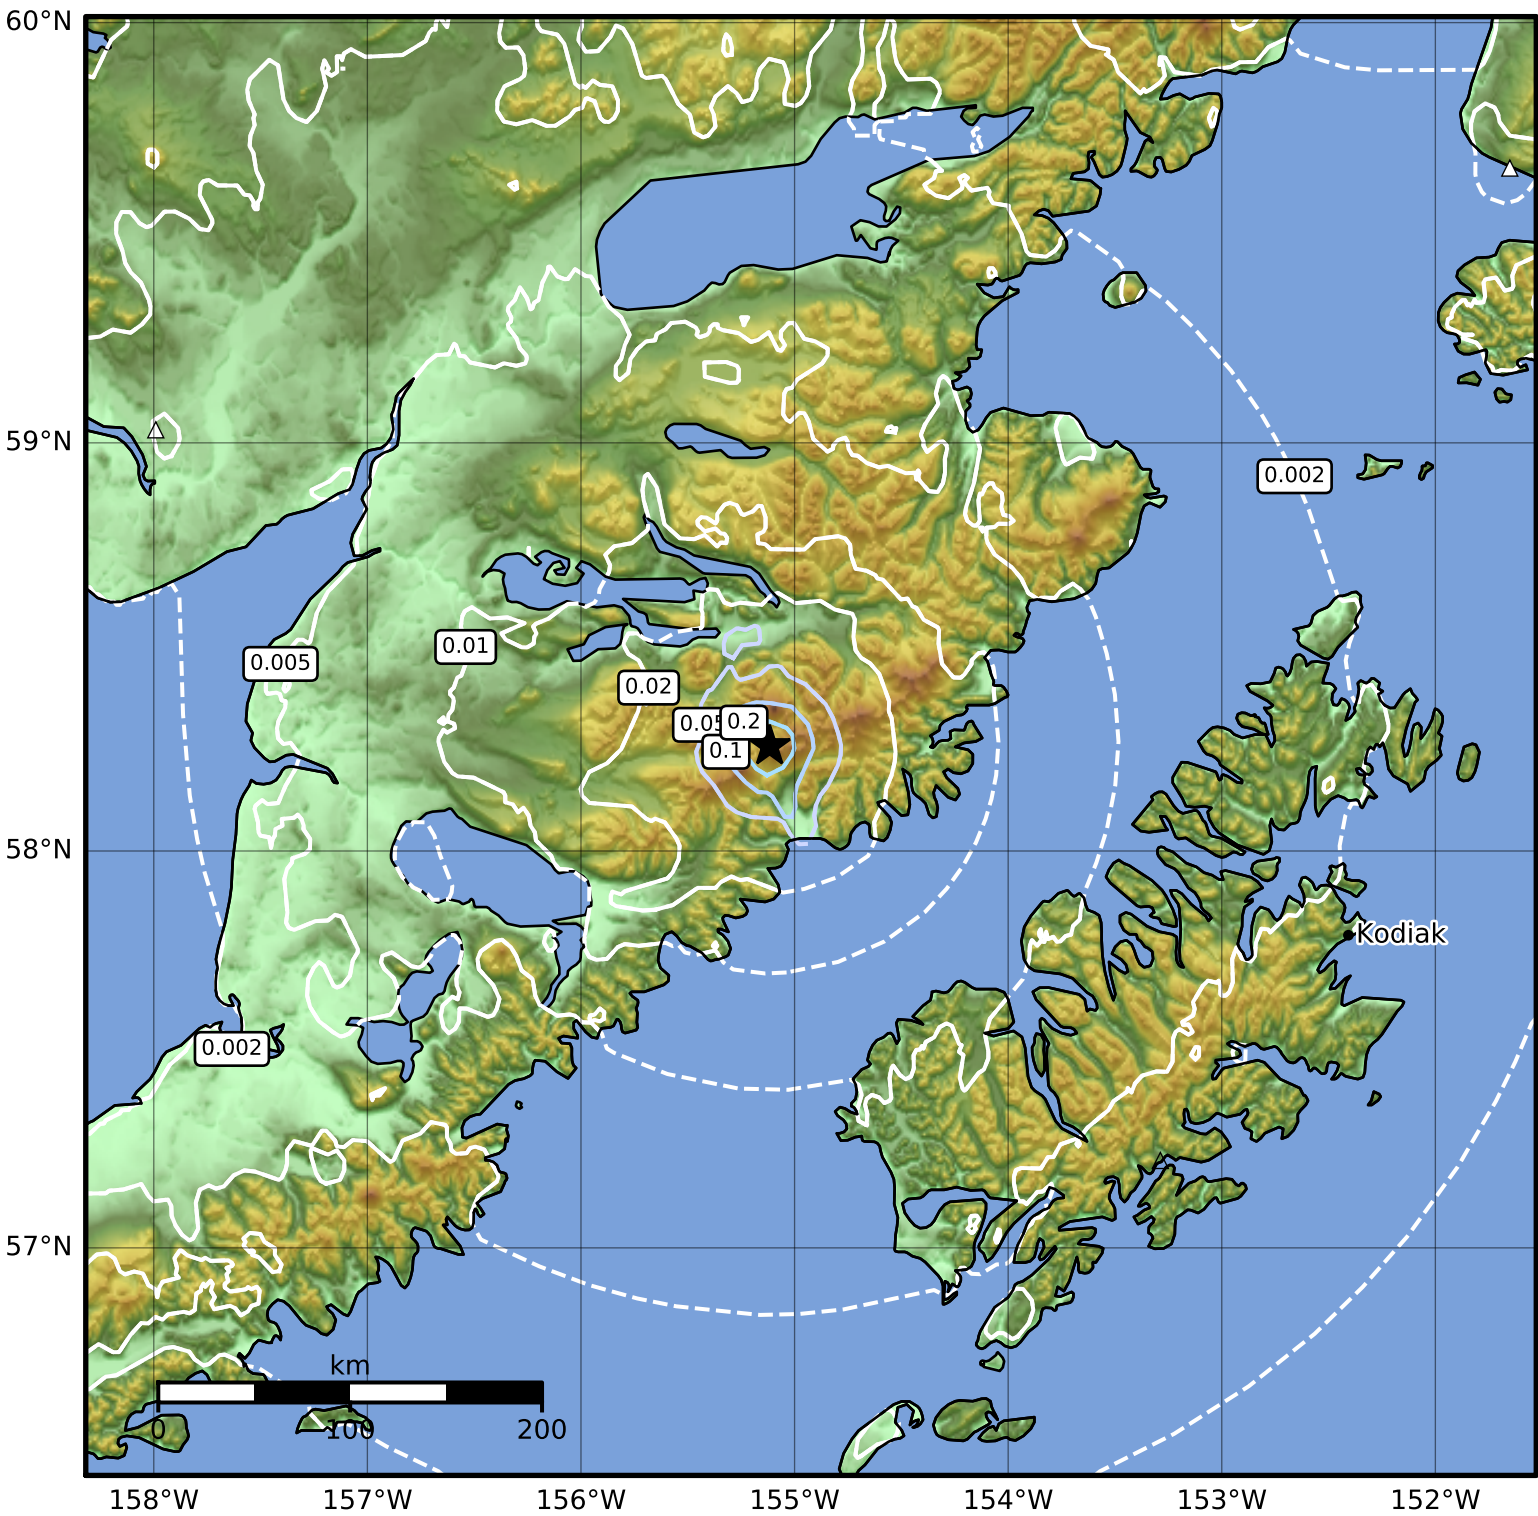

Peak Ground Velocity Map Alaska Earthquake Center
 ShakeMap: 86 km (53 miles) NNW of Karluk
 Jun 09, 2023 20:53:07 UTC M3.5 N58.26 W155.12 Depth: 2.9km ID:ak0237cy7kho

PGV (cm/s)	0.1	0.2	0.5	1	2	5	10	20	50	100	200
------------	-----	-----	-----	---	---	---	----	----	----	-----	-----

Scale based on Worden et al. (2012)

Version 2: Processed 2023-06-09T23:47:28Z

△ Seismic Instrument ○ Reported Intensity

★ Epicenter