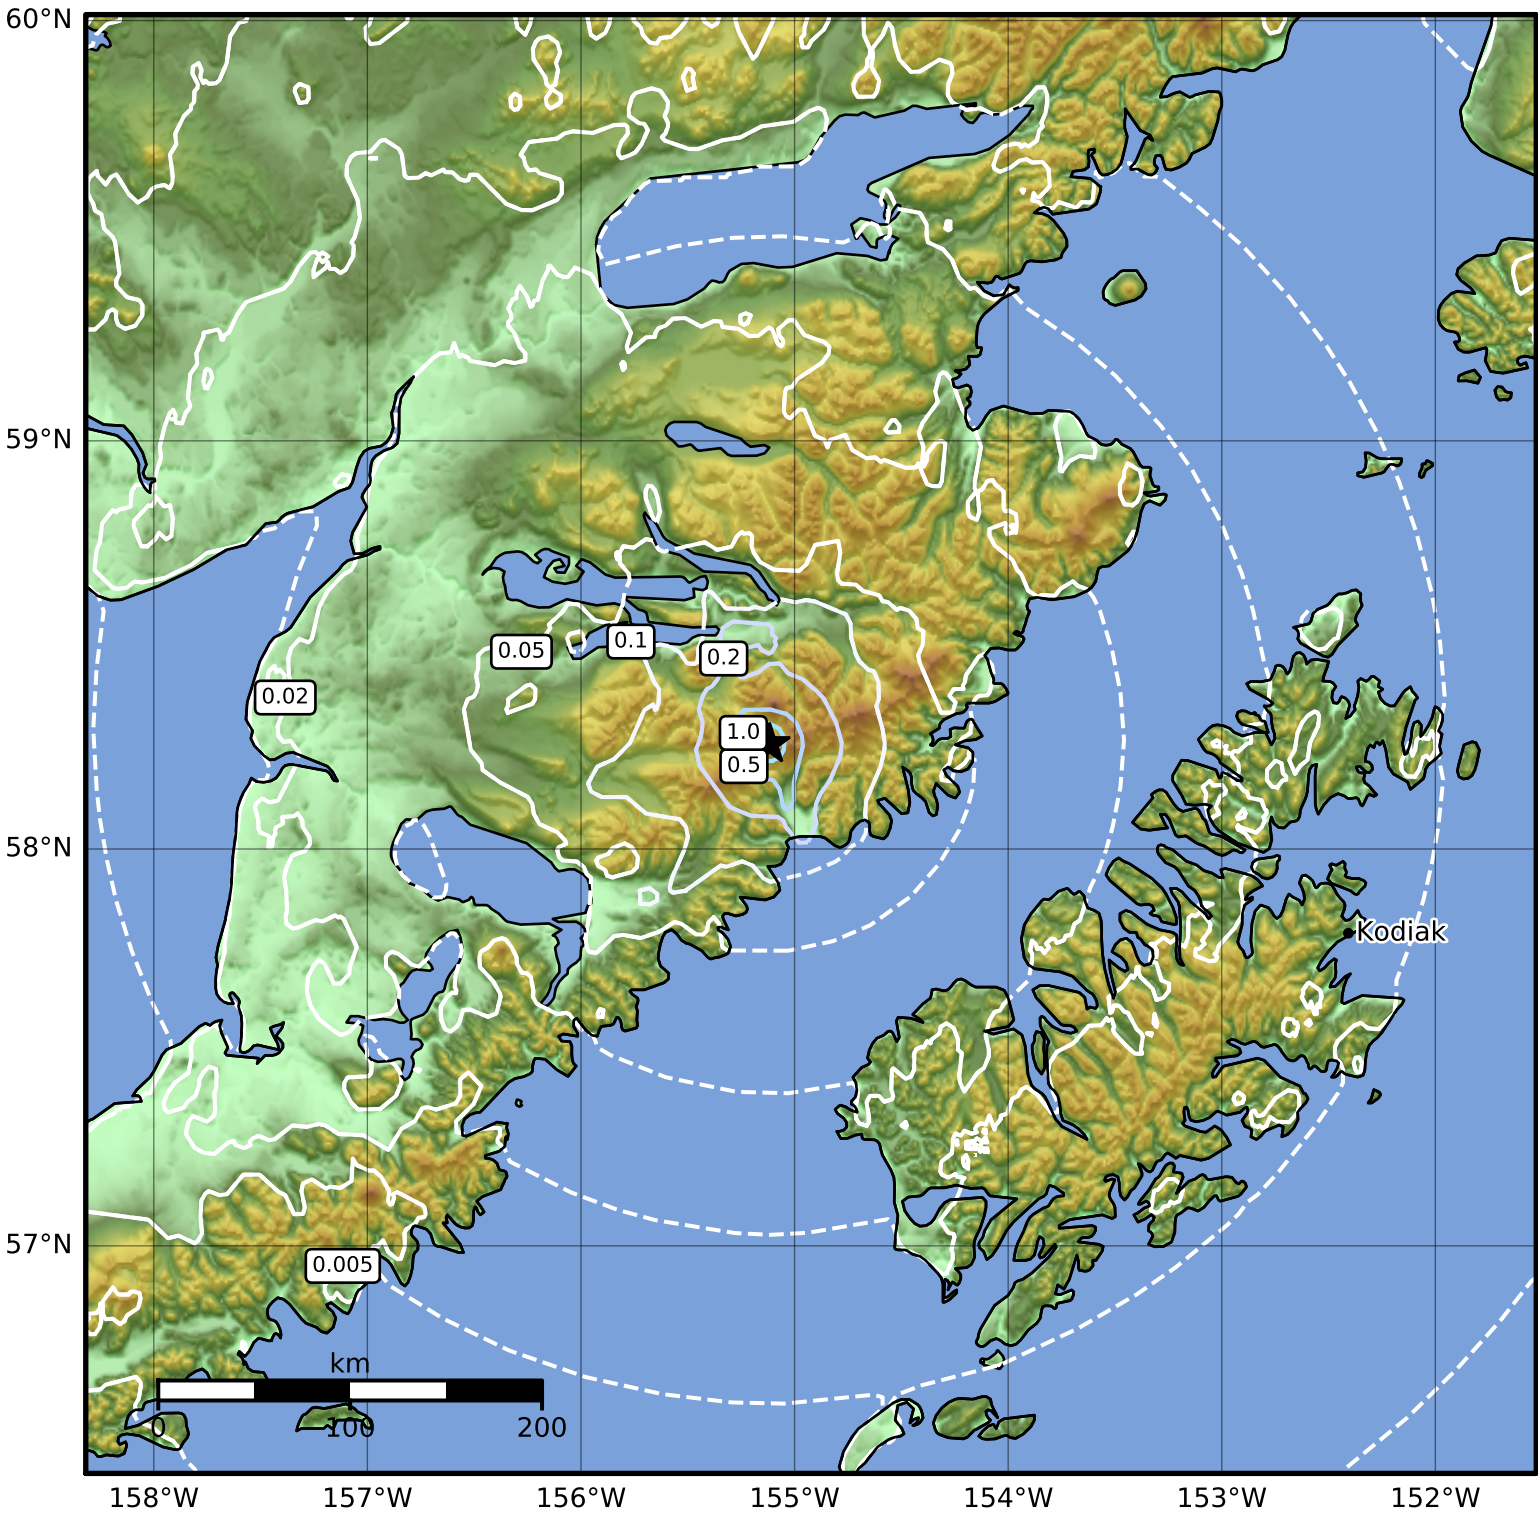

0.3 Second Peak Spectral Acceleration Map Alaska Earthquake Center
 ShakeMap: 86 km (53 miles) NNW of Karluk
 Jun 09, 2023 20:53:07 UTC M3.5 N58.26 W155.12 Depth: 2.9km ID:ak0237cy7kho

SA(0.3) (%g)	0.1	0.2	0.5	1	2	5	10	20	50	100	200
--------------	-----	-----	-----	---	---	---	----	----	----	-----	-----

Scale based on Worden et al. (2012)

Version 2: Processed 2023-06-09T23:47:28Z

△ Seismic Instrument ○ Reported Intensity

★ Epicenter