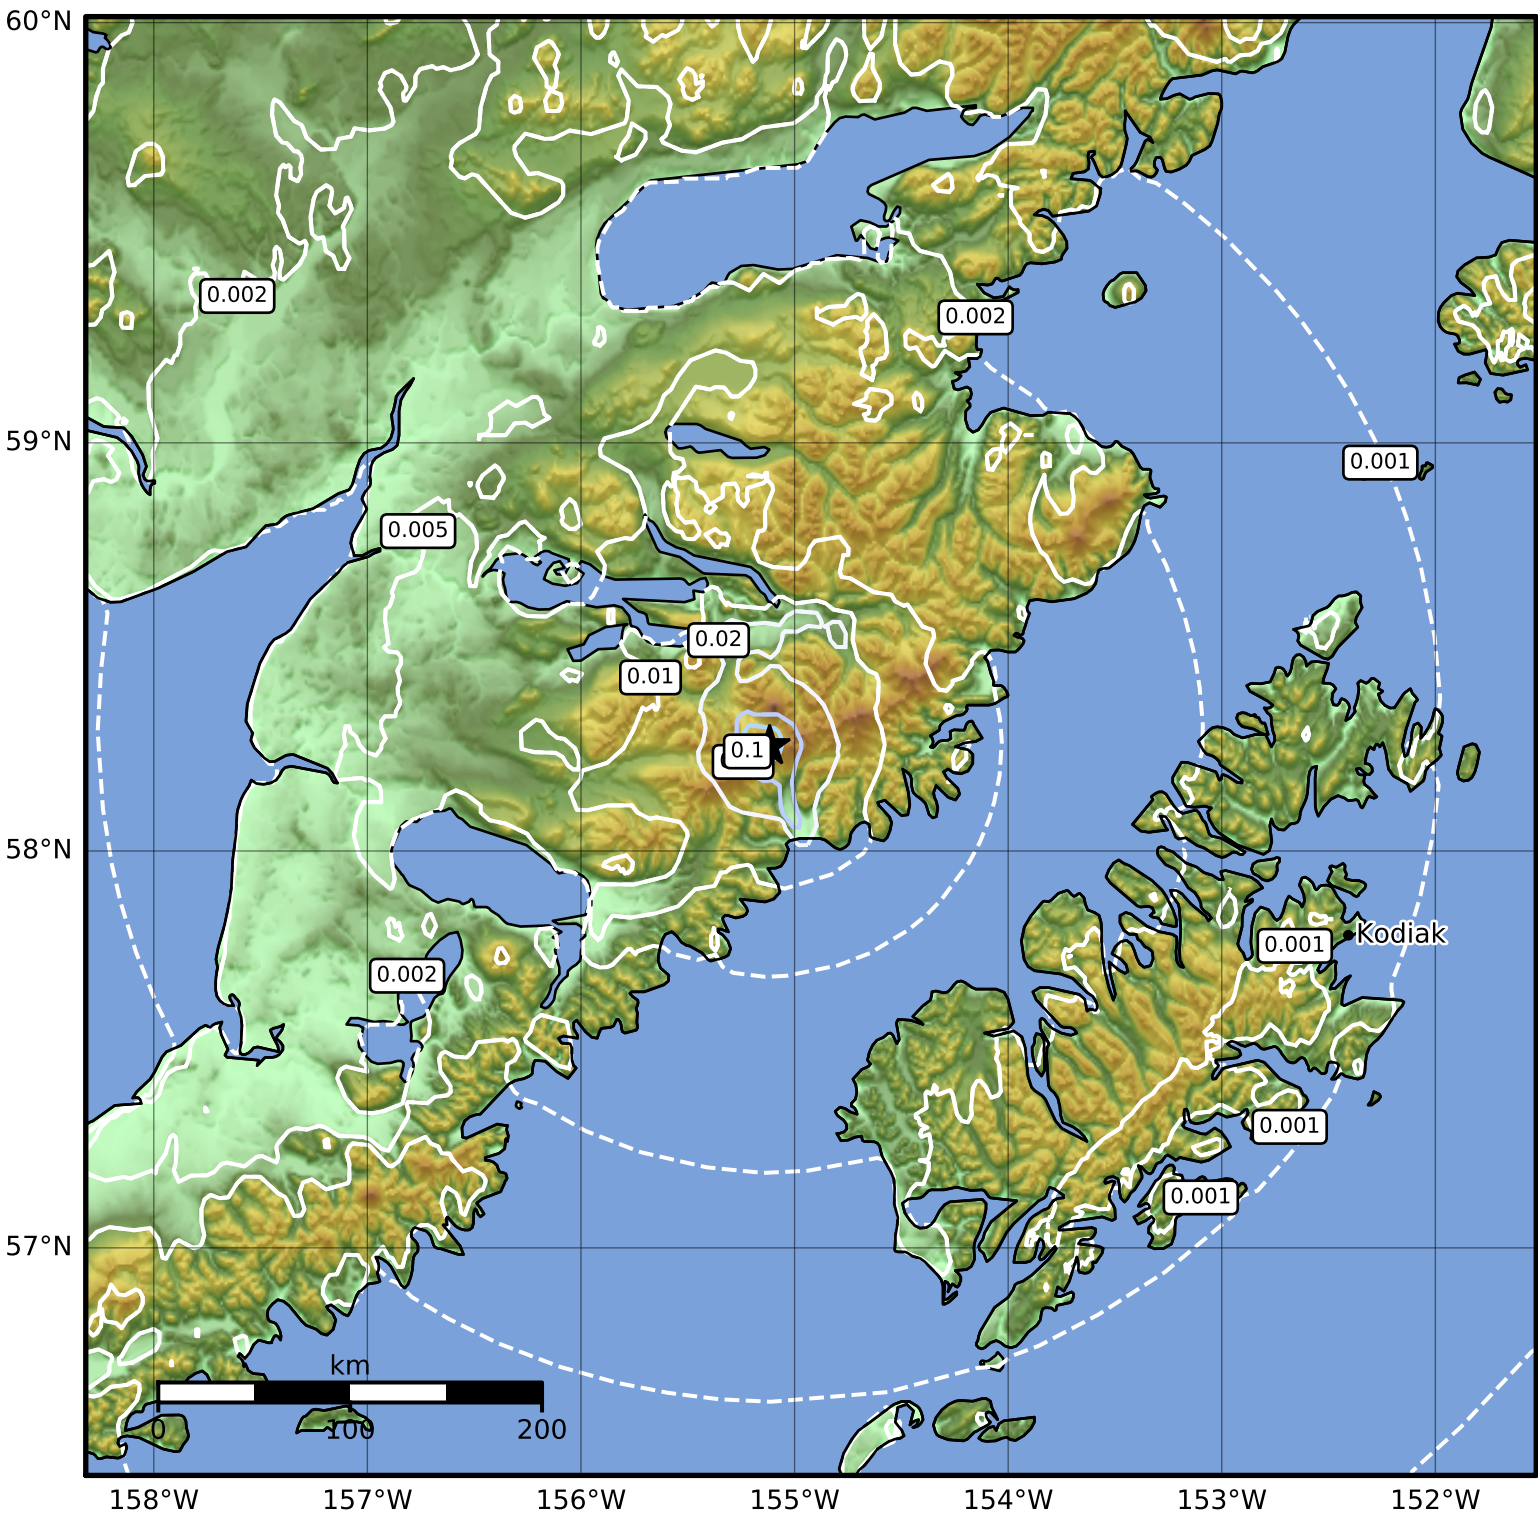

1.0 Second Peak Spectral Acceleration Map Alaska Earthquake Center
 ShakeMap: 86 km (53 miles) NNW of Karluk
 Jun 09, 2023 20:53:07 UTC M3.5 N58.26 W155.12 Depth: 2.9km ID:ak0237cy7kho

SA(1.0) (%g)	0.1	0.2	0.5	1	2	5	10	20	50	100	200
--------------	-----	-----	-----	---	---	---	----	----	----	-----	-----

Scale based on Worden et al. (2012)

Version 2: Processed 2023-06-09T23:47:28Z

△ Seismic Instrument ○ Reported Intensity

★ Epicenter