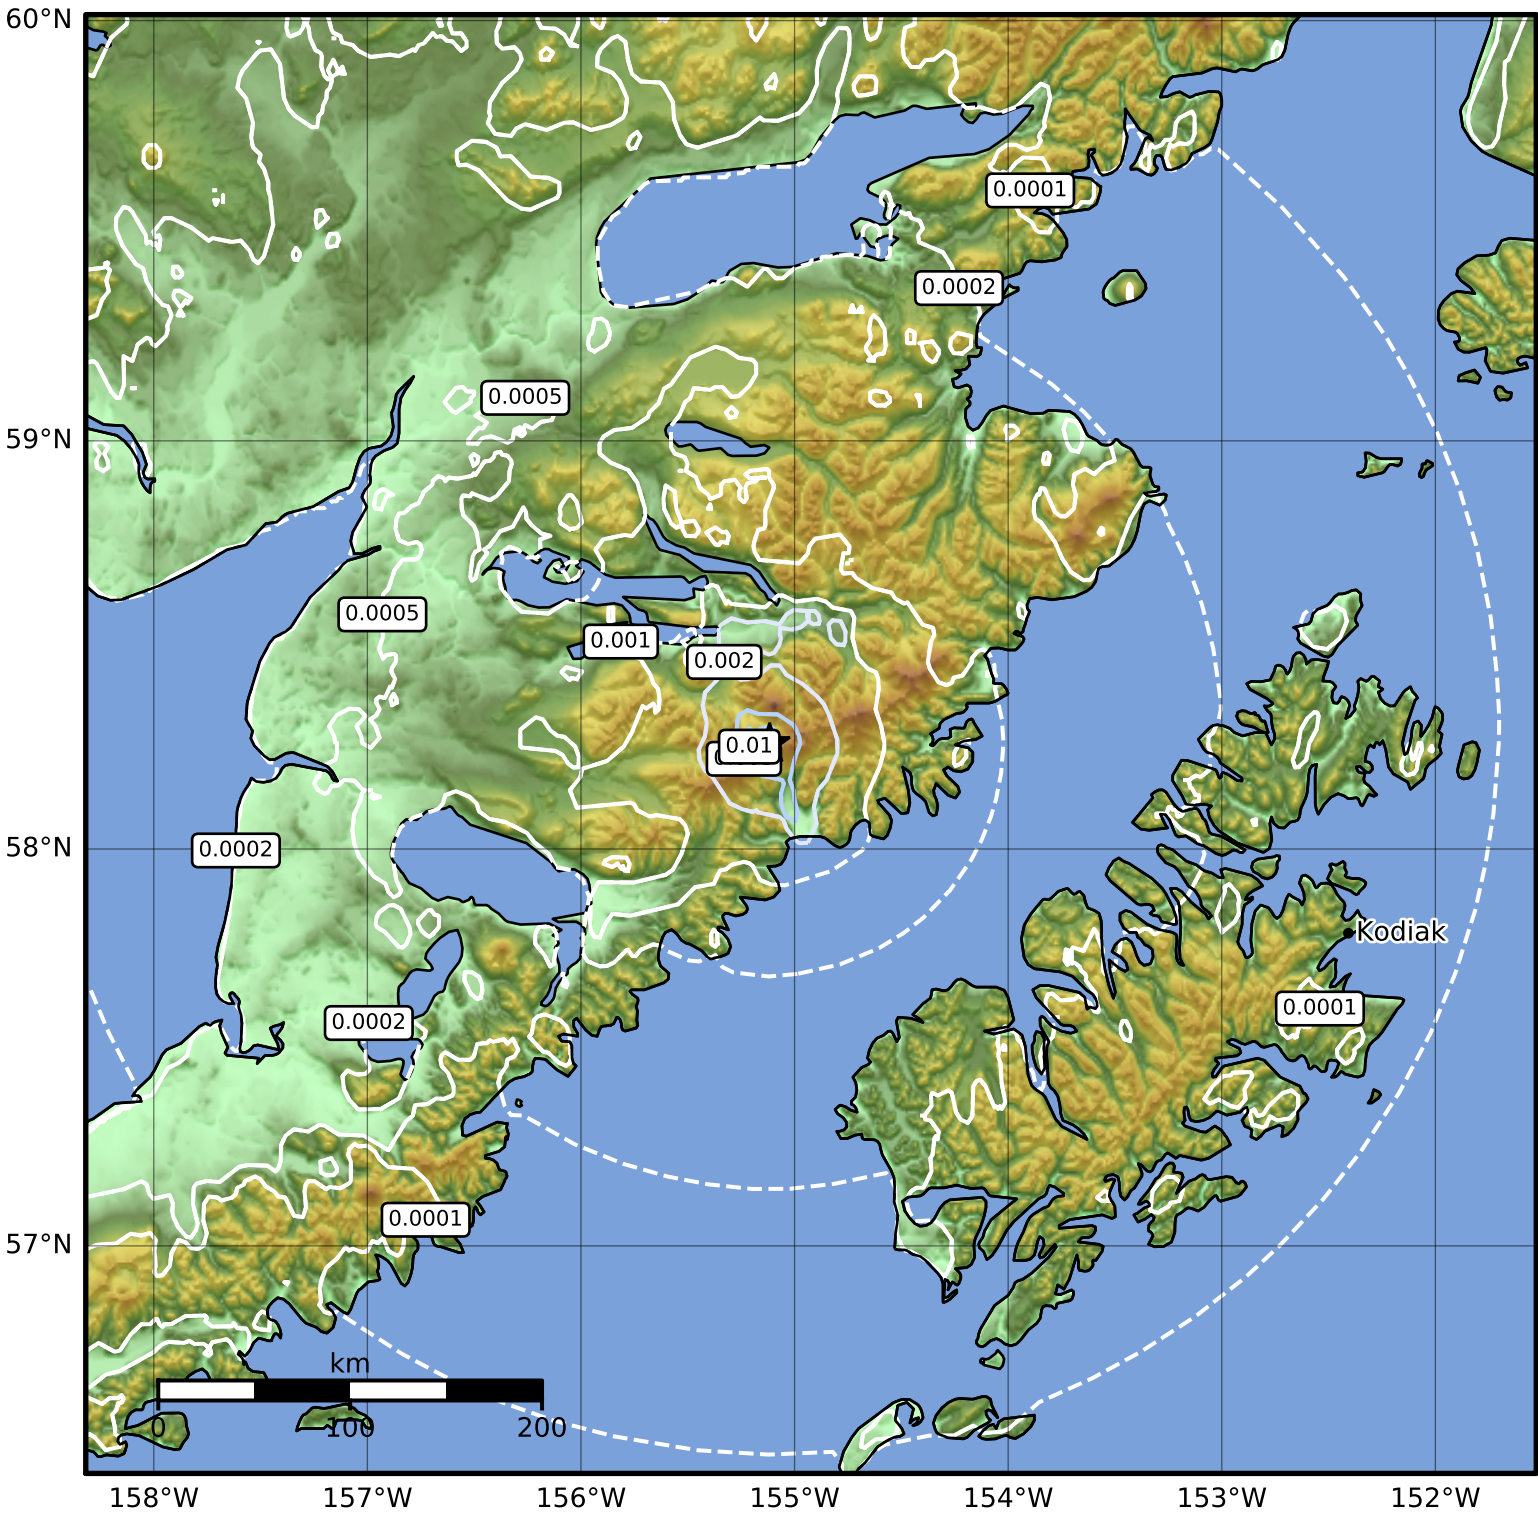

3.0 Second Peak Spectral Acceleration Map Alaska Earthquake Center
 ShakeMap: 86 km (53 miles) NNW of Karluk
 Jun 09, 2023 20:53:07 UTC M3.5 N58.26 W155.12 Depth: 2.9km ID:ak0237cy7kho

Scale based on Worden et al. (2012)

Version 2: Processed 2023-06-09T23:47:28Z

△ Seismic Instrument ○ Reported Intensity

★ Epicenter